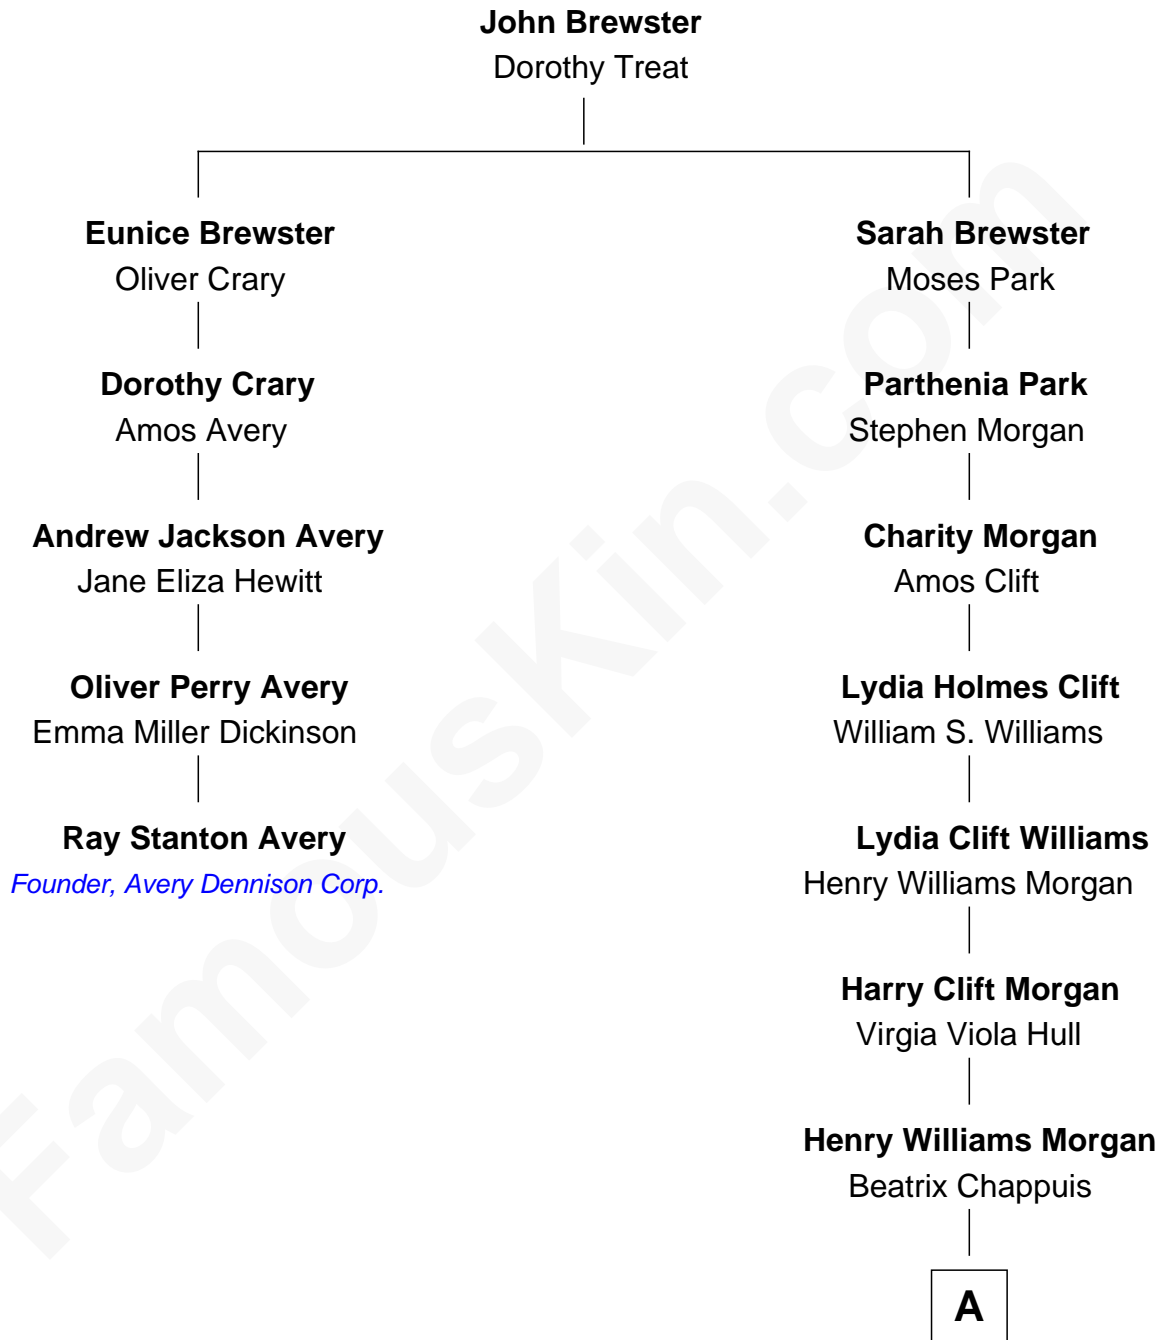

FamousKin.com

Relationship Chart of

Ray Stanton Avery

Founder, Avery Dennison Corp.

4th cousin 4 times removed of

Gretchen Mol

TV and Movie Actress

A

Janet Morgan
James Curtis Mol

Gretchen Mol
TV and Movie Actress