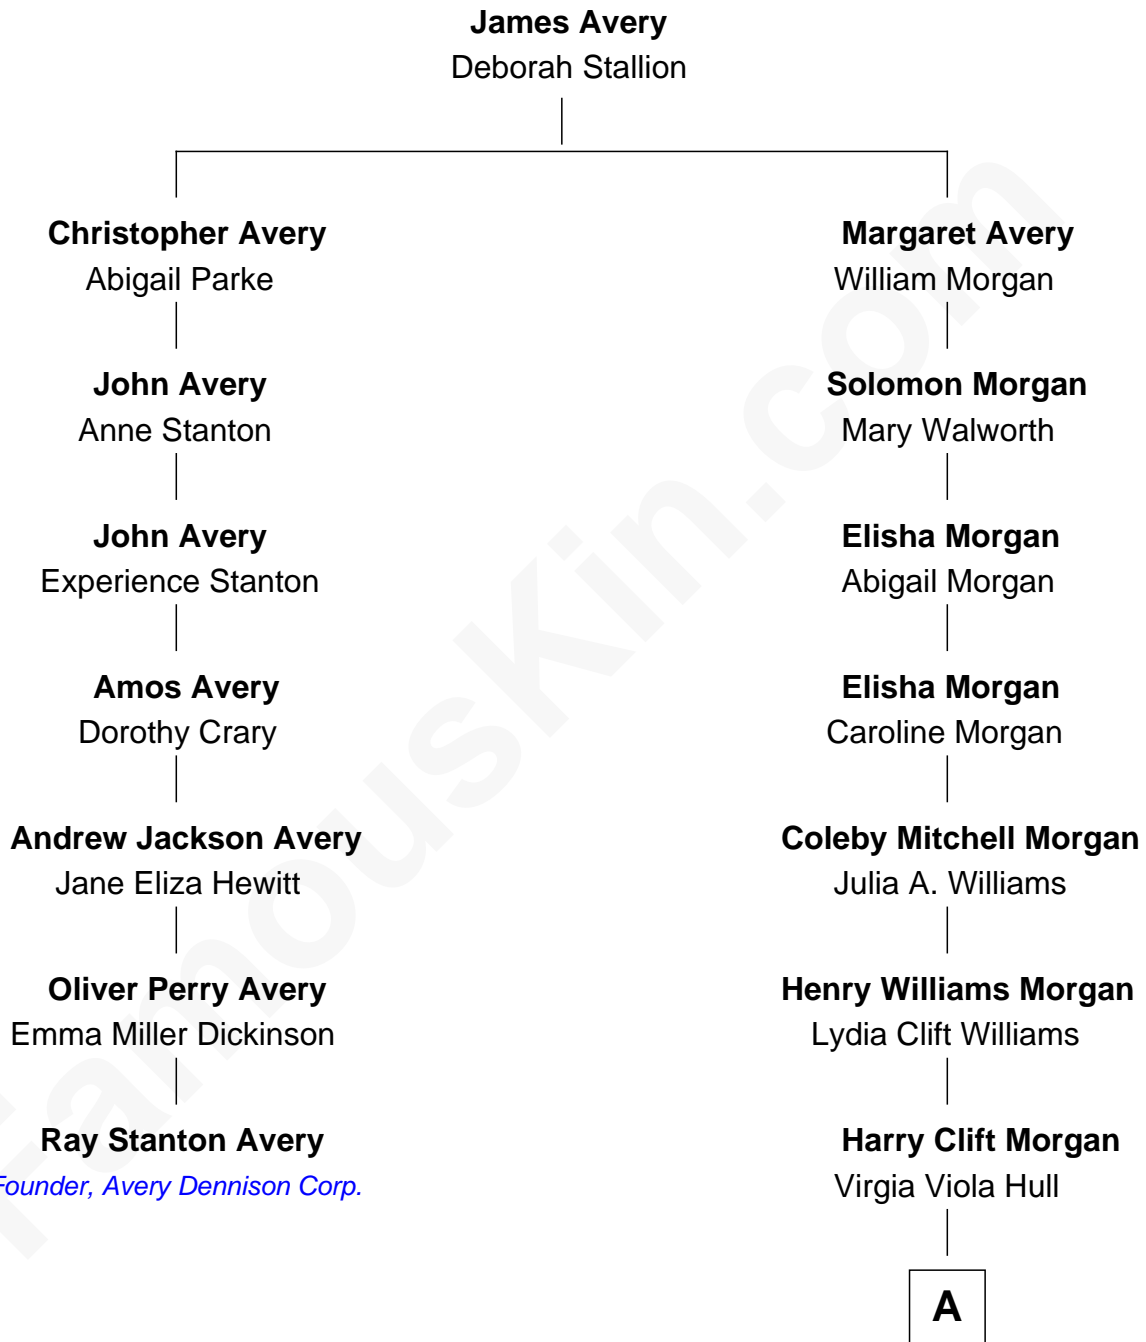

FamousKin.com

Relationship Chart of

Ray Stanton Avery

Founder, Avery Dennison Corp.

6th cousin 3 times removed of

Gretchen Mol

TV and Movie Actress

A

Henry Williams Morgan

Beatrix Chappuis

Janet Morgan

James Curtis Mol

Gretchen Mol

TV and Movie Actress

FamousKin.com