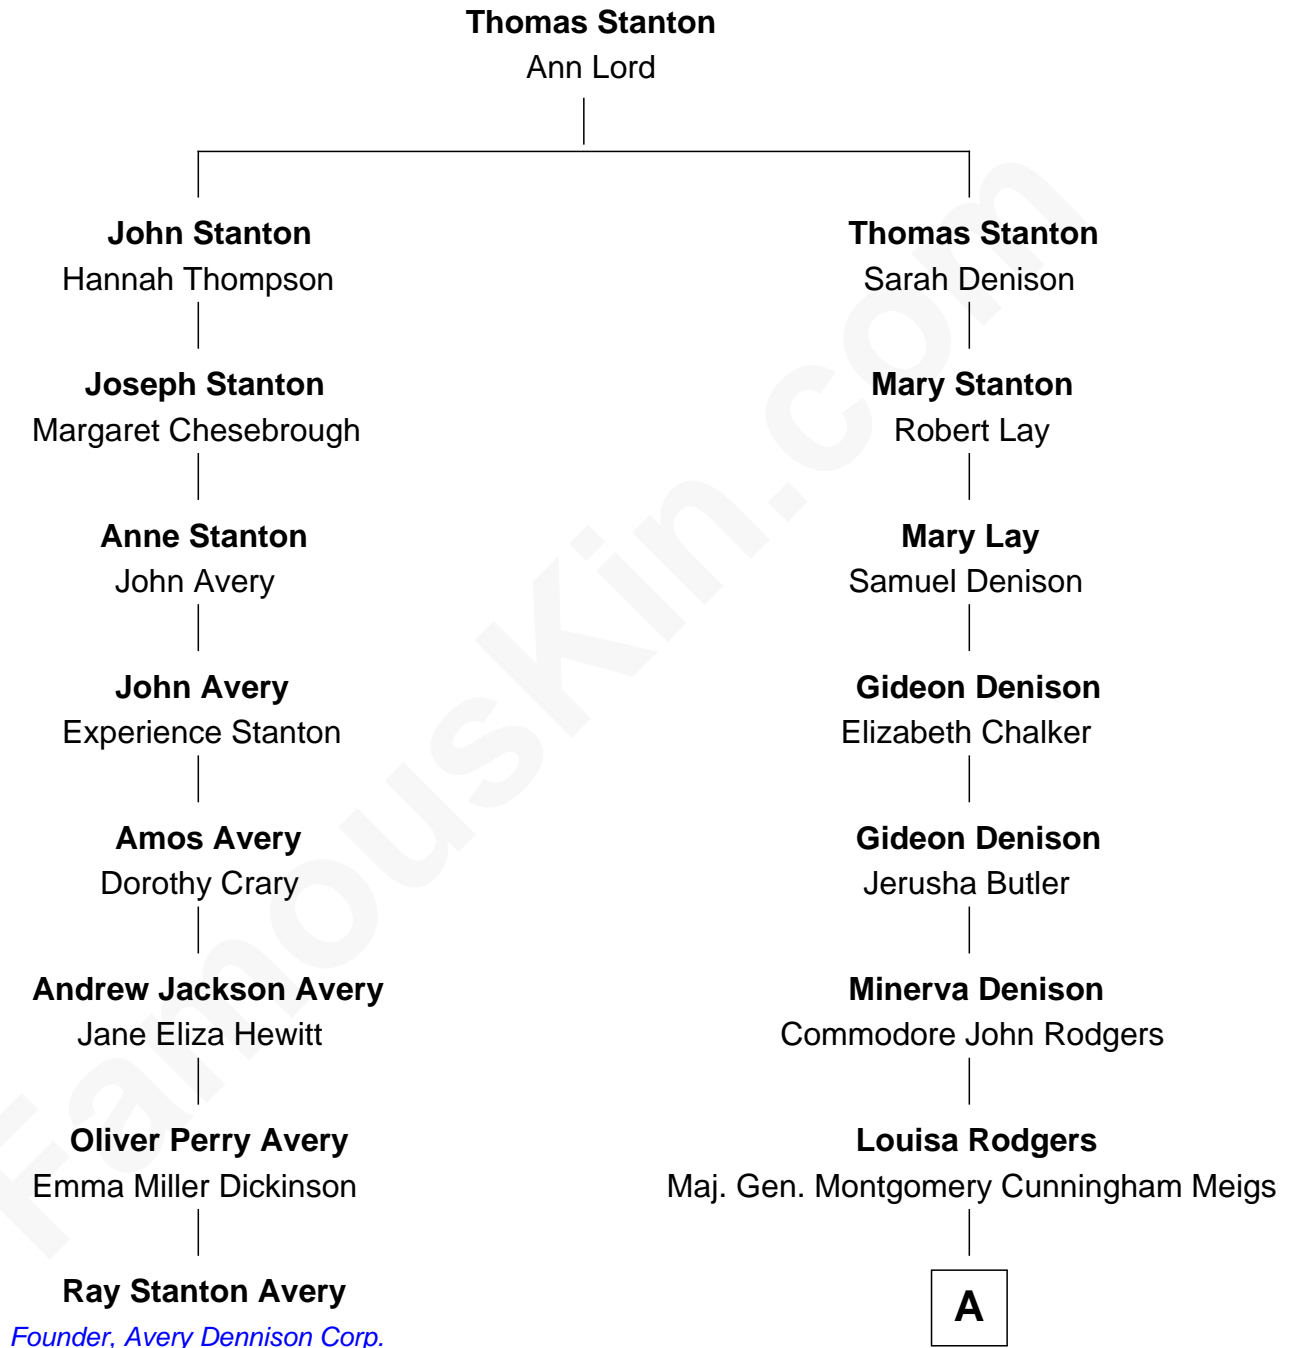

FamousKin.com

Relationship Chart of

Ray Stanton Avery

Founder, Avery Dennison Corp.

7th cousin 4 times removed of

Parker Stevenson

TV and Movie Actor

A

—
Mary Montgomery Meigs
Col. Joseph Hancock Taylor

—
Evelyn Taylor
Eli Kirk Price

—
Philip Price
Sarah Meade Harrison

—
Sarah Meade Price
Richard Stevenson Parker

—
Parker Stevenson
TV and Movie Actor