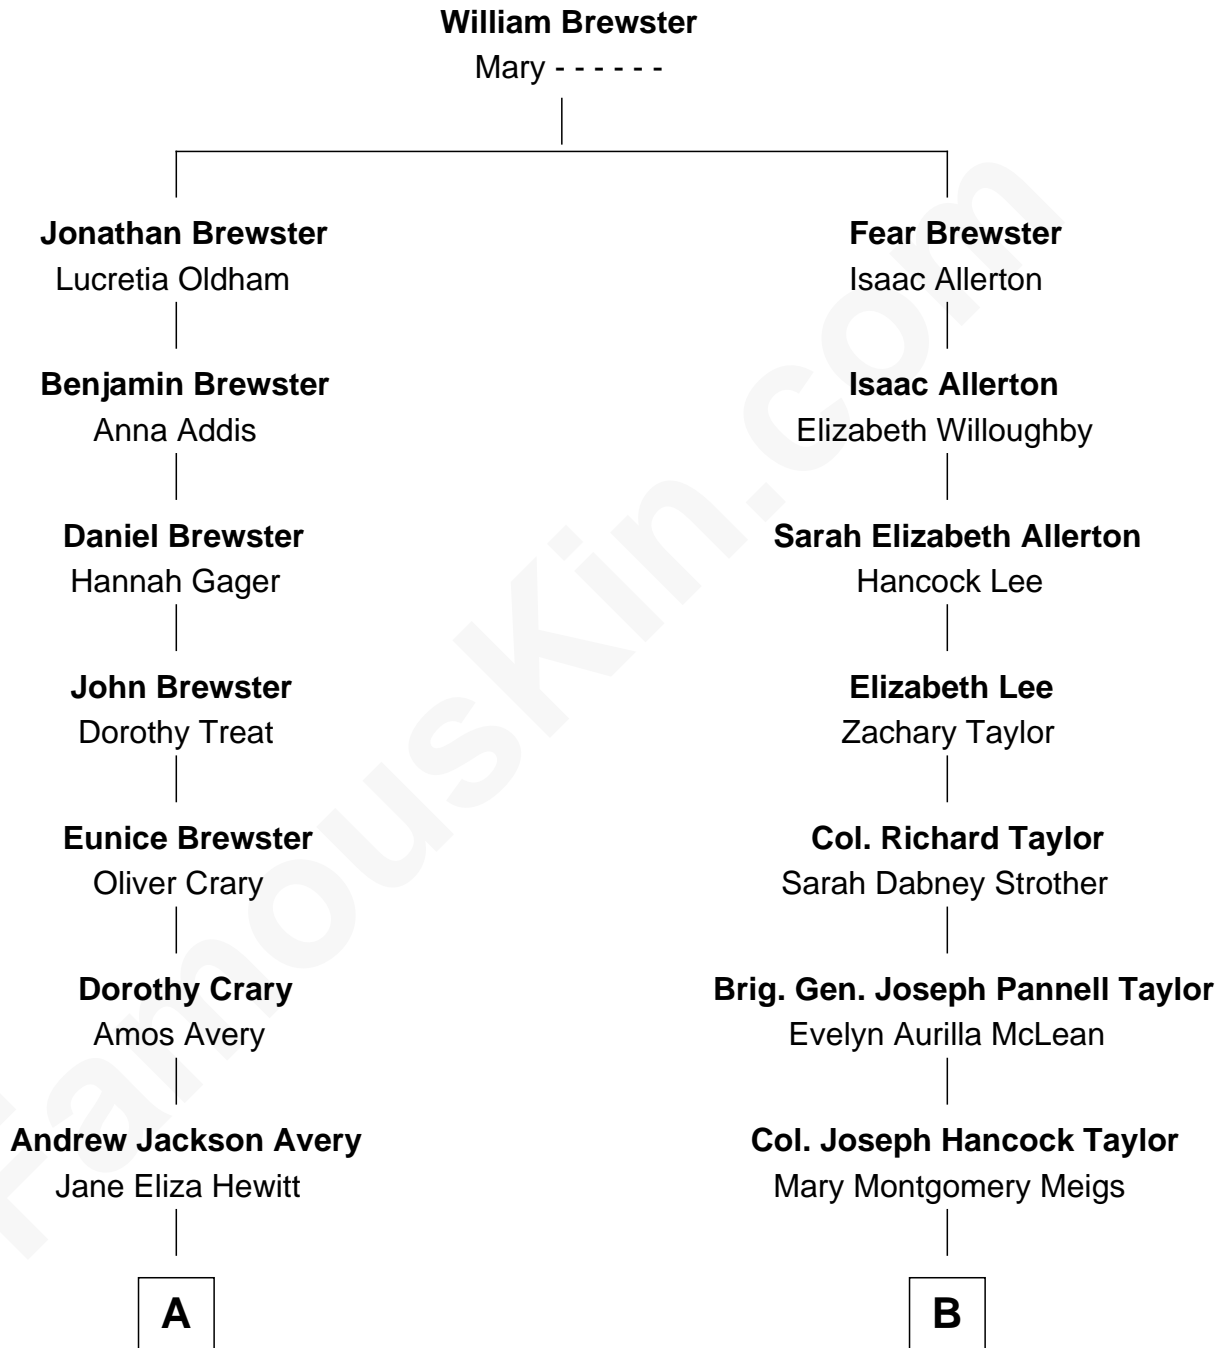

FamousKin.com

Relationship Chart of

Ray Stanton Avery

Founder, Avery Dennison Corp.

8th cousin 2 times removed of

Parker Stevenson

TV and Movie Actor

A

Oliver Perry Avery
Emma Miller Dickinson

Ray Stanton Avery
Founder, Avery Dennison Corp.

B

Evelyn Taylor
Eli Kirk Price

Philip Price
Sarah Meade Harrison

Sarah Meade Price
Richard Stevenson Parker

Parker Stevenson
TV and Movie Actor