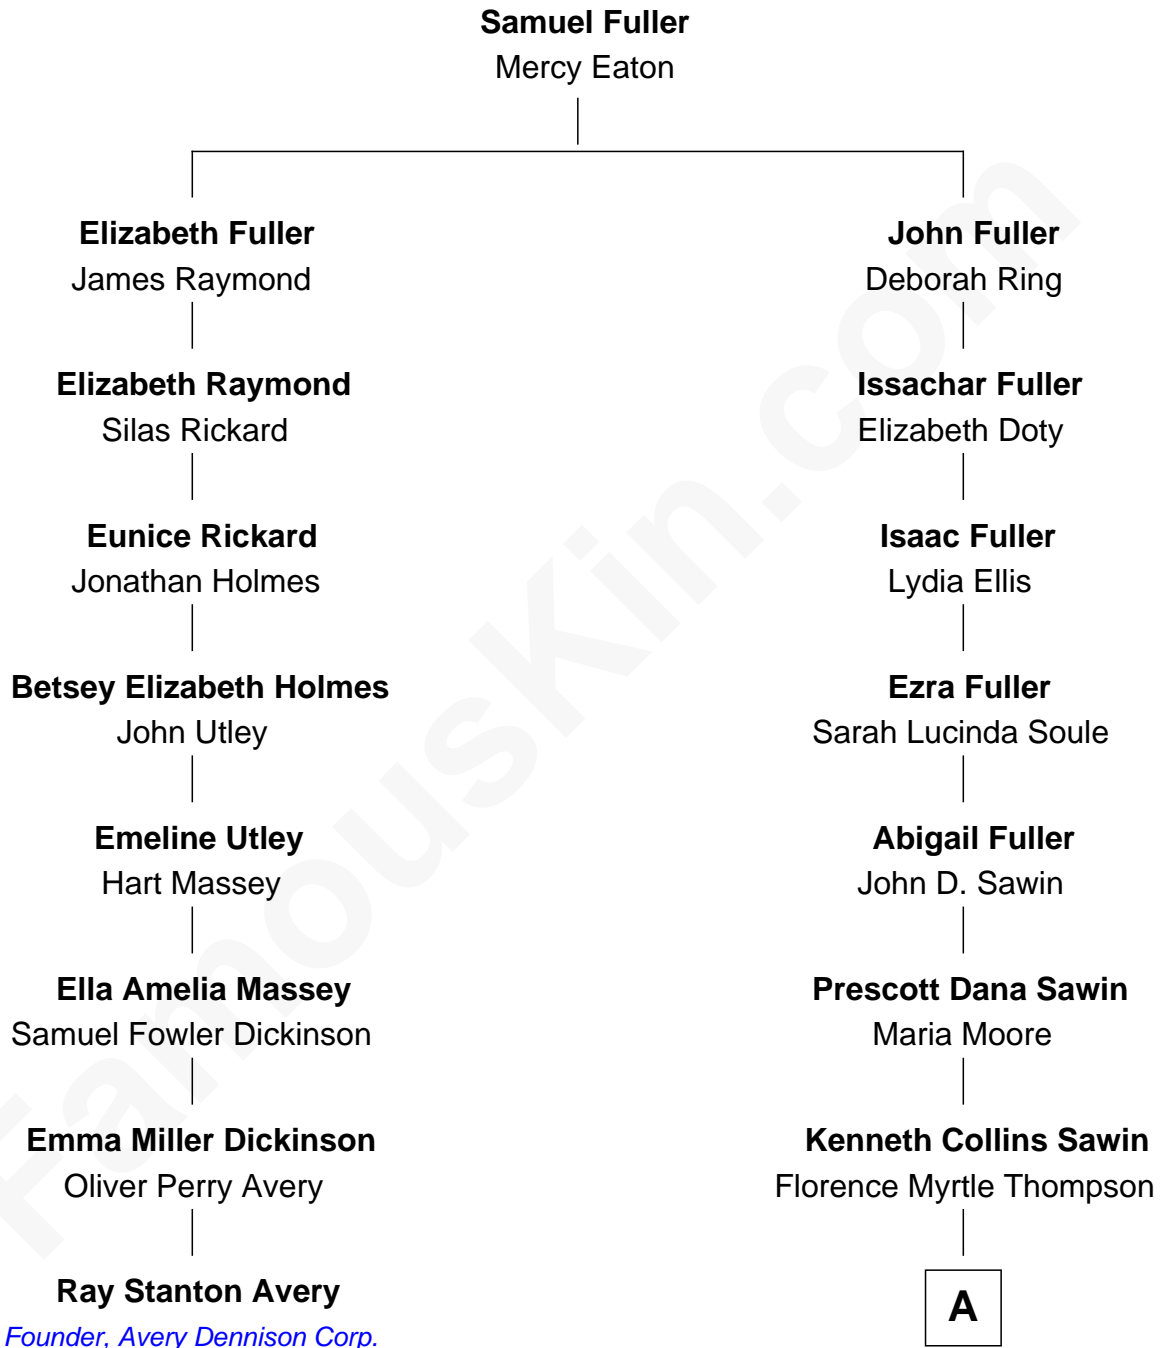

FamousKin.com

Relationship Chart of

Ray Stanton Avery

Founder, Avery Dennison Corp.

7th cousin 3 times removed of

Rob Cantor

Singer and Songwriter

A

—
Marion C. Sawin

Frederick Dumont Goodyear

—
Jacqueline Dumont Goodyear

Lawrence Conrad Hoff

—
Marion Catherine Hoff

Dr. David Mark Cantor

—
Rob Cantor

Singer and Songwriter