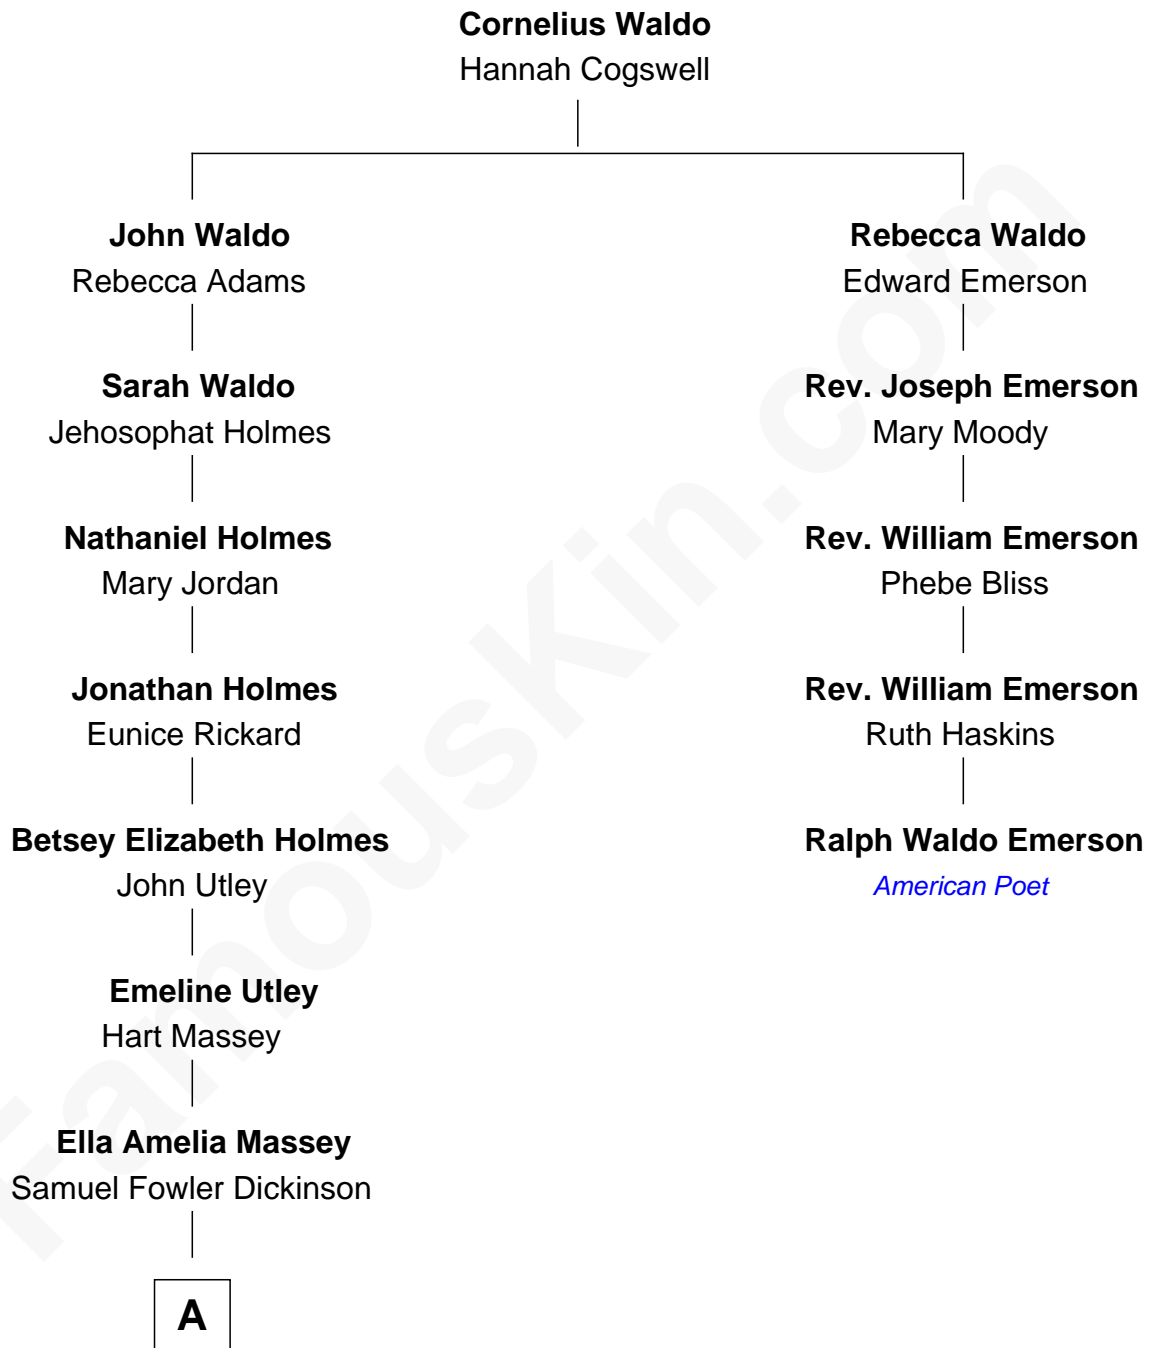

FamousKin.com

Relationship Chart of

Ray Stanton Avery

Founder, Avery Dennison Corp.

4th cousin 4 times removed of

Ralph Waldo Emerson

American Poet

A

—
Emma Miller Dickinson

Oliver Perry Avery

—
Ray Stanton Avery

Founder, Avery Dennison Corp.

FamousKin.com