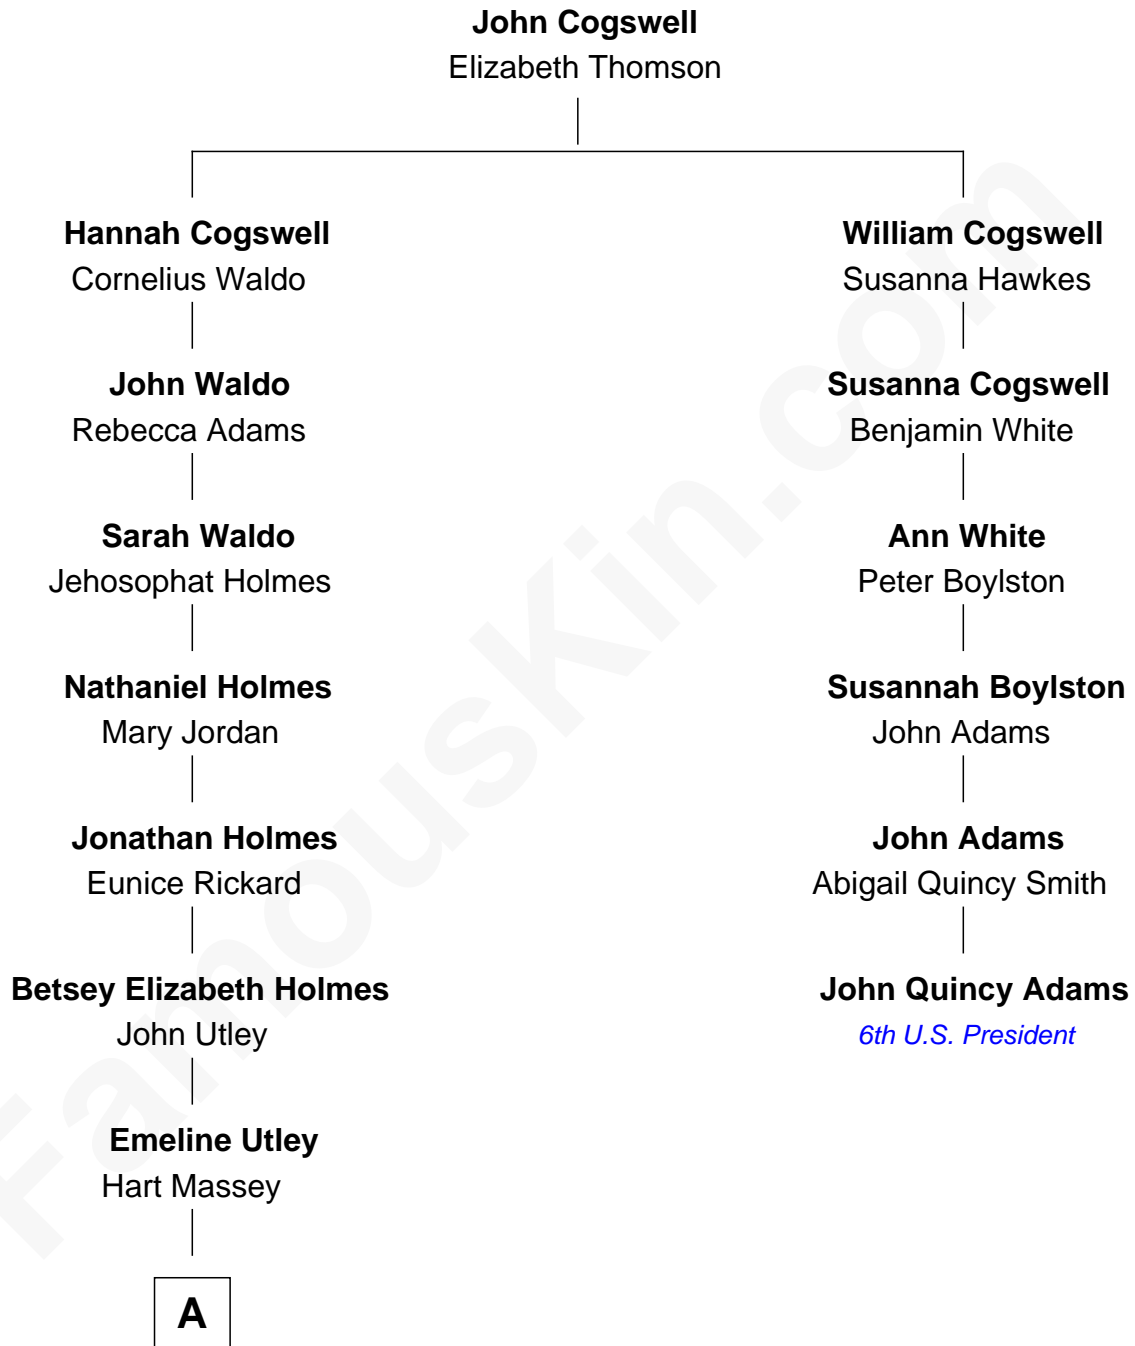

FamousKin.com

Relationship Chart of

Ray Stanton Avery

Founder, Avery Dennison Corp.

5th cousin 4 times removed of

John Quincy Adams

6th U.S. President

A

—
Ella Amelia Massey
Samuel Fowler Dickinson

—
Emma Miller Dickinson
Oliver Perry Avery

—
Ray Stanton Avery
Founder, Avery Dennison Corp.

FamousKin.com