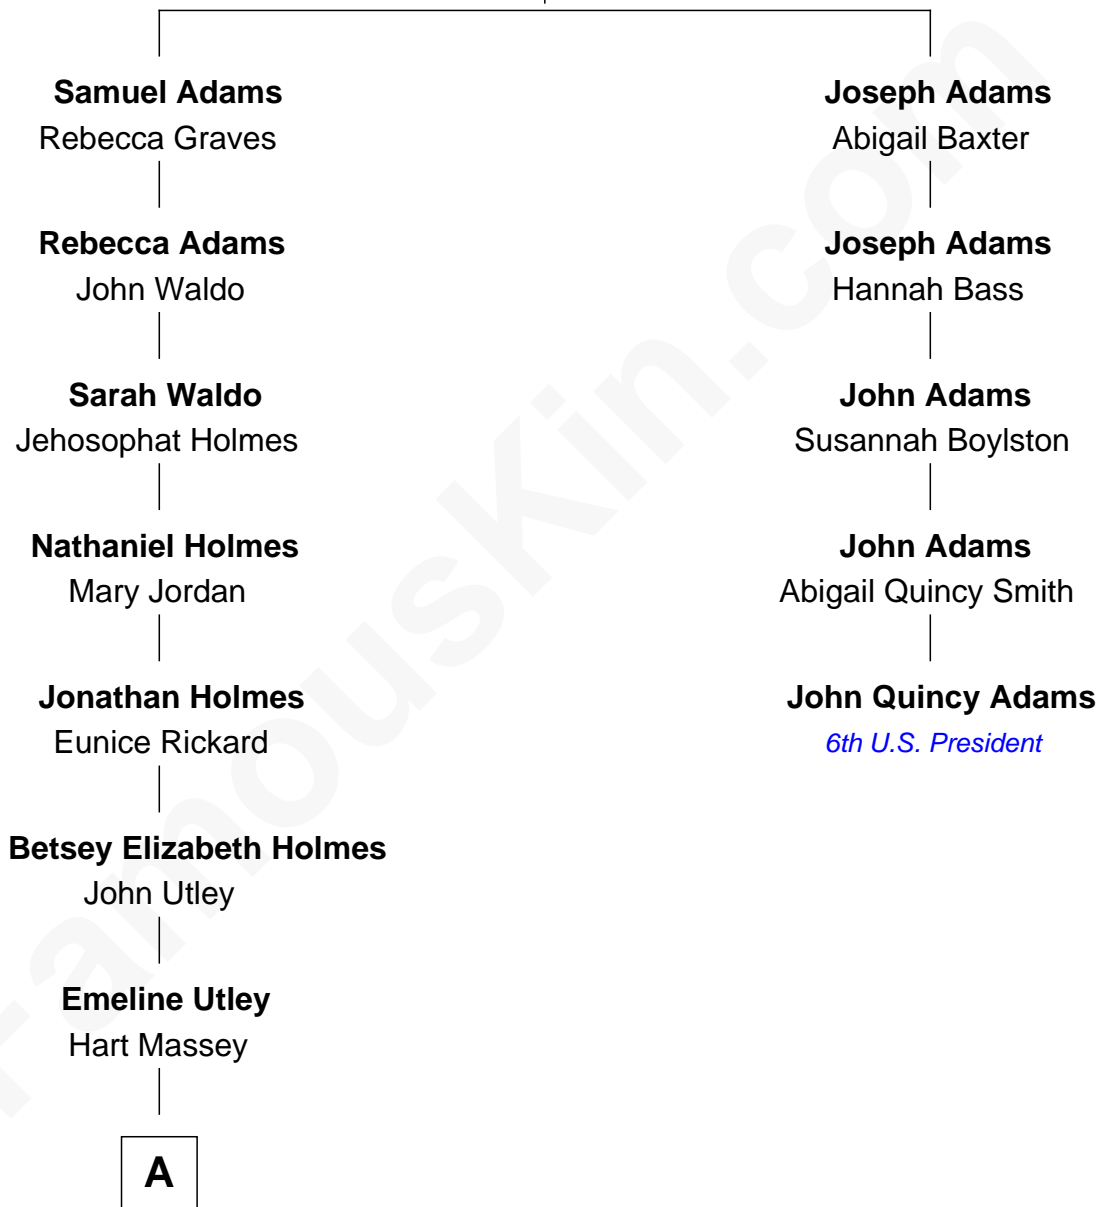

FamousKin.com Relationship Chart of

Ray Stanton Avery

Founder, Avery Dennison Corp.

4th cousin 5 times removed of

John Quincy Adams

6th U.S. President

Henry Adams

Edith Squire

A

—
Ella Amelia Massey
Samuel Fowler Dickinson

—
Emma Miller Dickinson
Oliver Perry Avery

—
Ray Stanton Avery
Founder, Avery Dennison Corp.

FamousKin.com