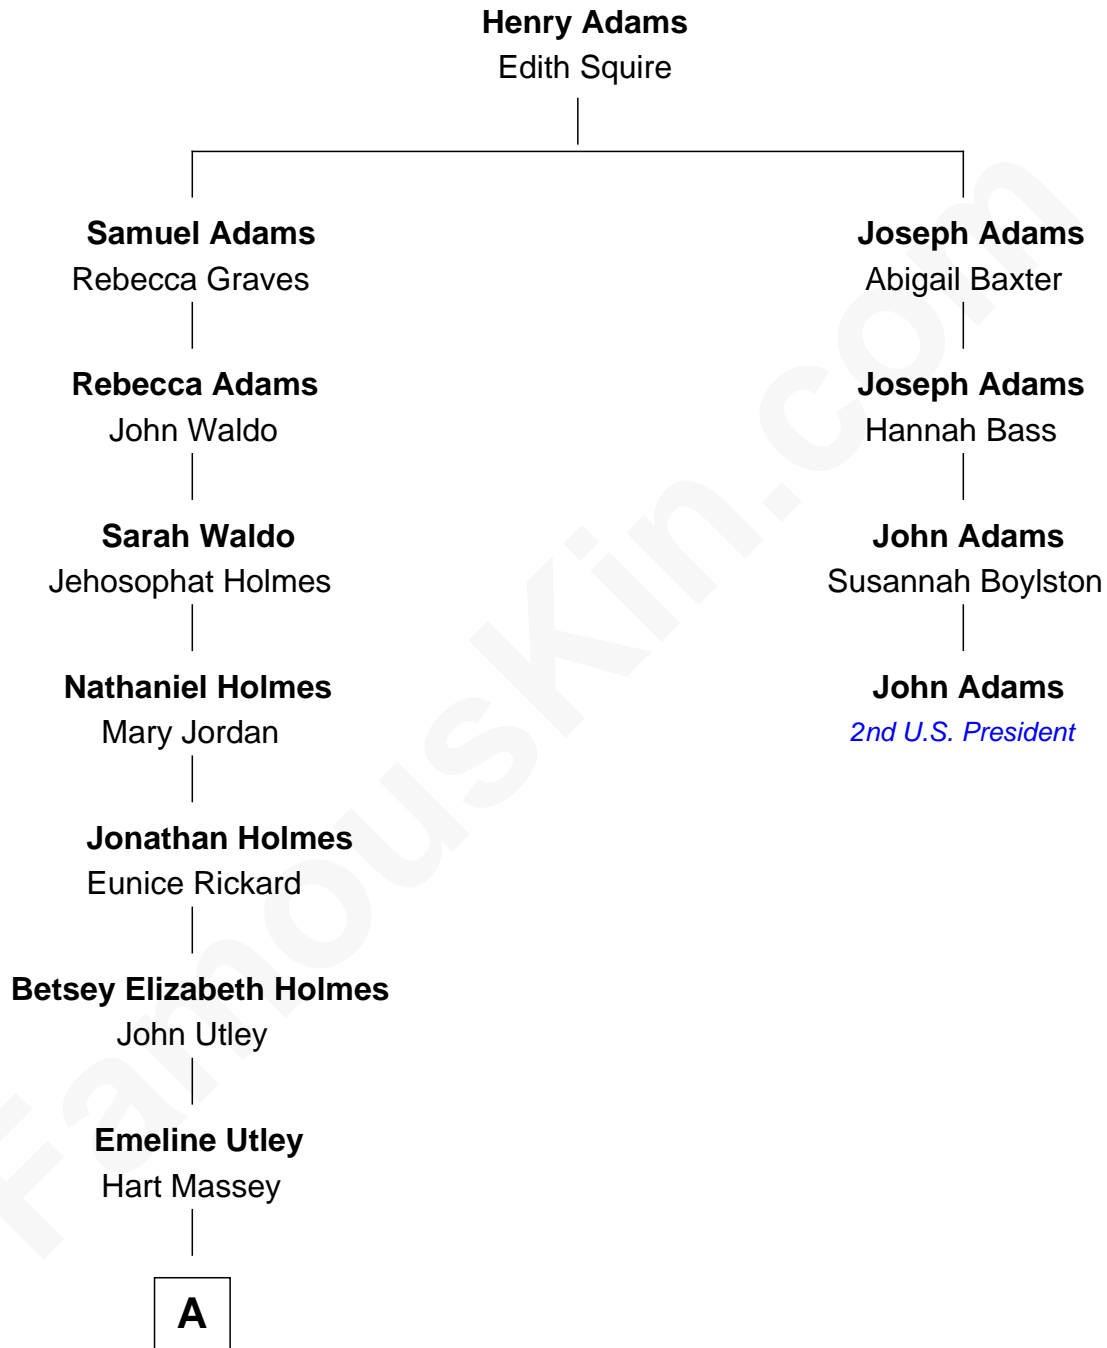

## Relationship Chart of

### Ray Stanton Avery

Founder, Avery Dennison Corp.

3rd cousin 6 times removed of

### John Adams

2nd U.S. President and Signer of the Declaration of Independence

**A**

—  
**Ella Amelia Massey**  
Samuel Fowler Dickinson

—  
**Emma Miller Dickinson**  
Oliver Perry Avery

—  
**Ray Stanton Avery**  
*Founder, Avery Dennison Corp.*