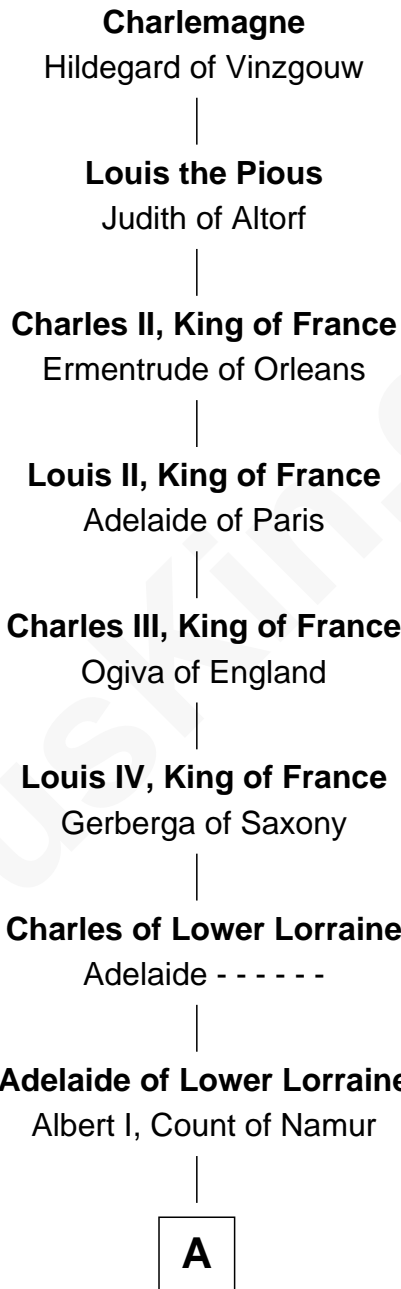

FamousKin.com Relationship Chart of

Ray Stanton Avery

Founder, Avery Dennison Corp.

36th Great-grandson of

Charlemagne

King of the Franks

A

Albert II, Count of Namur
Regelinde of Lower Lorraine

William de Camville
Iseuda - - - - -

Thomas de Camville
Agnes - - - - -

Felicia de Camville
Philip Durvassal

Thomas Durvassal
Margery - - - - -

B

B

Margery Durvassal

William de la Spine