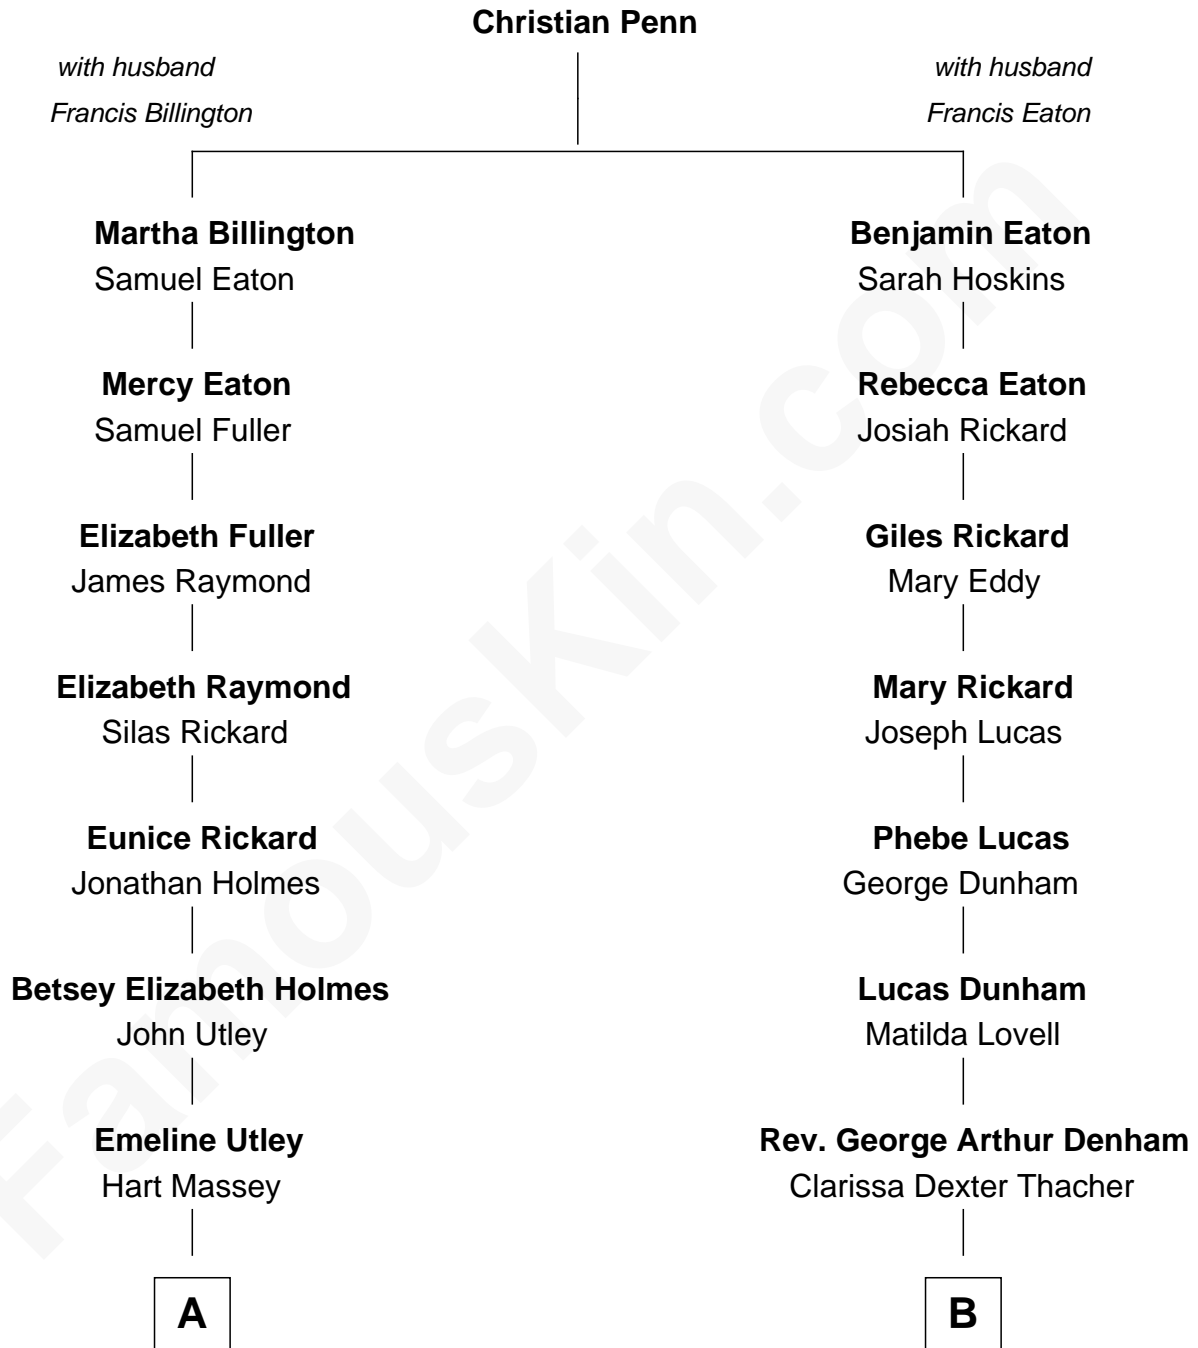

FamousKin.com

Relationship Chart of

Ray Stanton Avery

Founder, Avery Dennison Corp.

9th cousin of

Samuel P. Goddard

12th Governor of Arizona

A