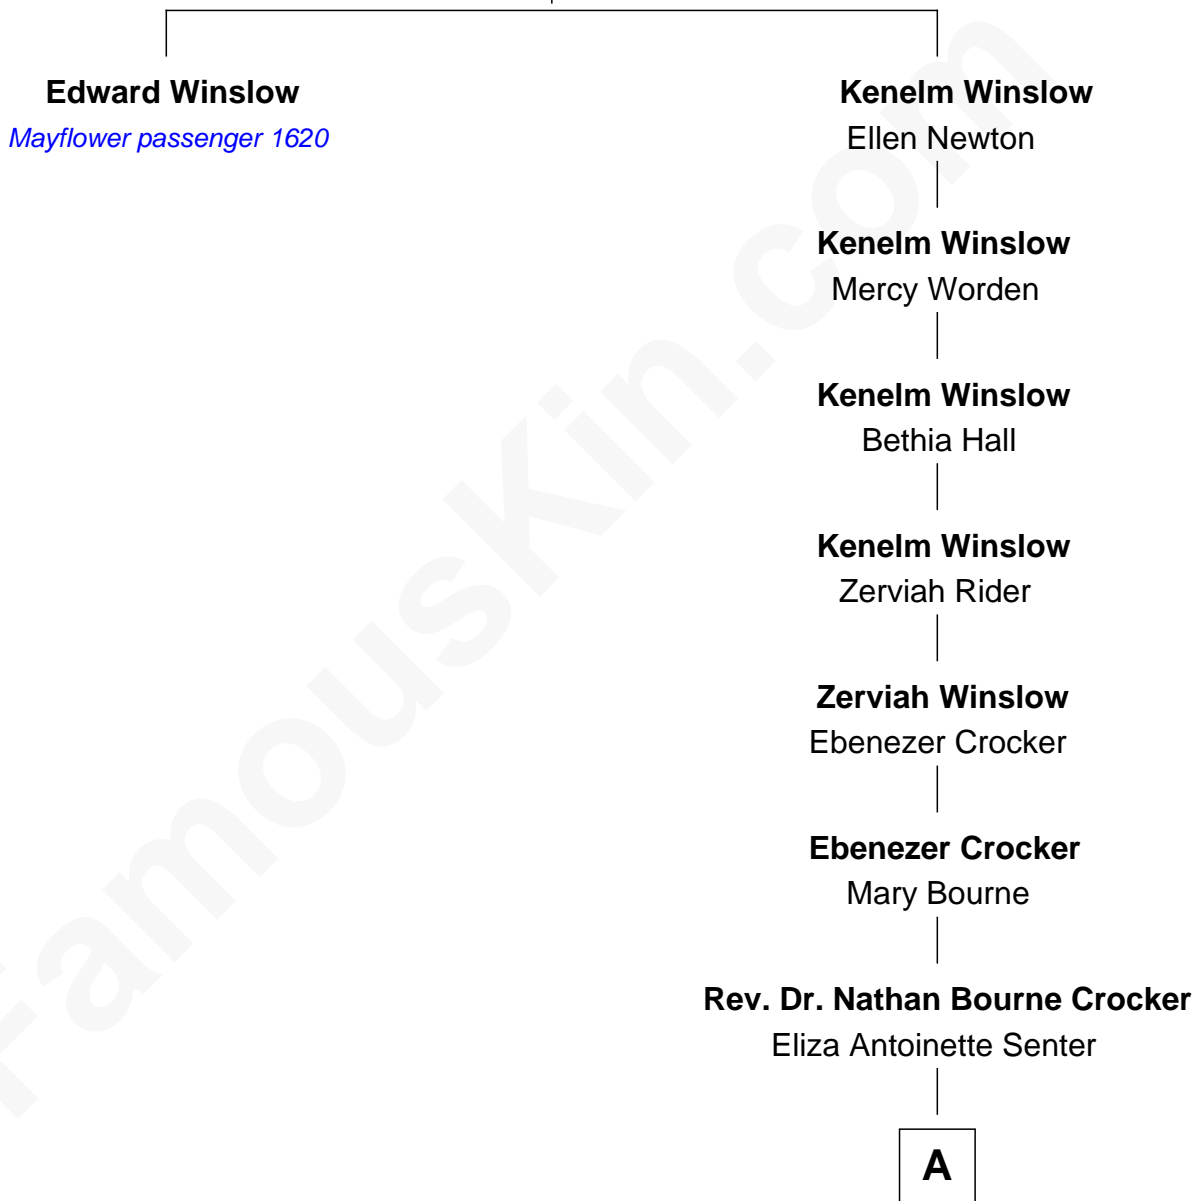

MAYFLOWER

# FamousKin.com Relationship Chart of

**Edward Winslow**

(1595 - 1655) *Mayflower* passenger 1620

10th great-granduncle of

**Kyra Sedgwick**

*TV and Movie Actress*

**Edward Winslow**

Magdalen Oliver

**A**

—  
**Eliza Antoinette Crocker**

Nathaniel Bloodgood

—  
**Helen Bloodgood**

Francis Peabody

—  
**Fannie Peabody**

Rev. Dr. Endicott Peabody

—  
**Helen Peabody**