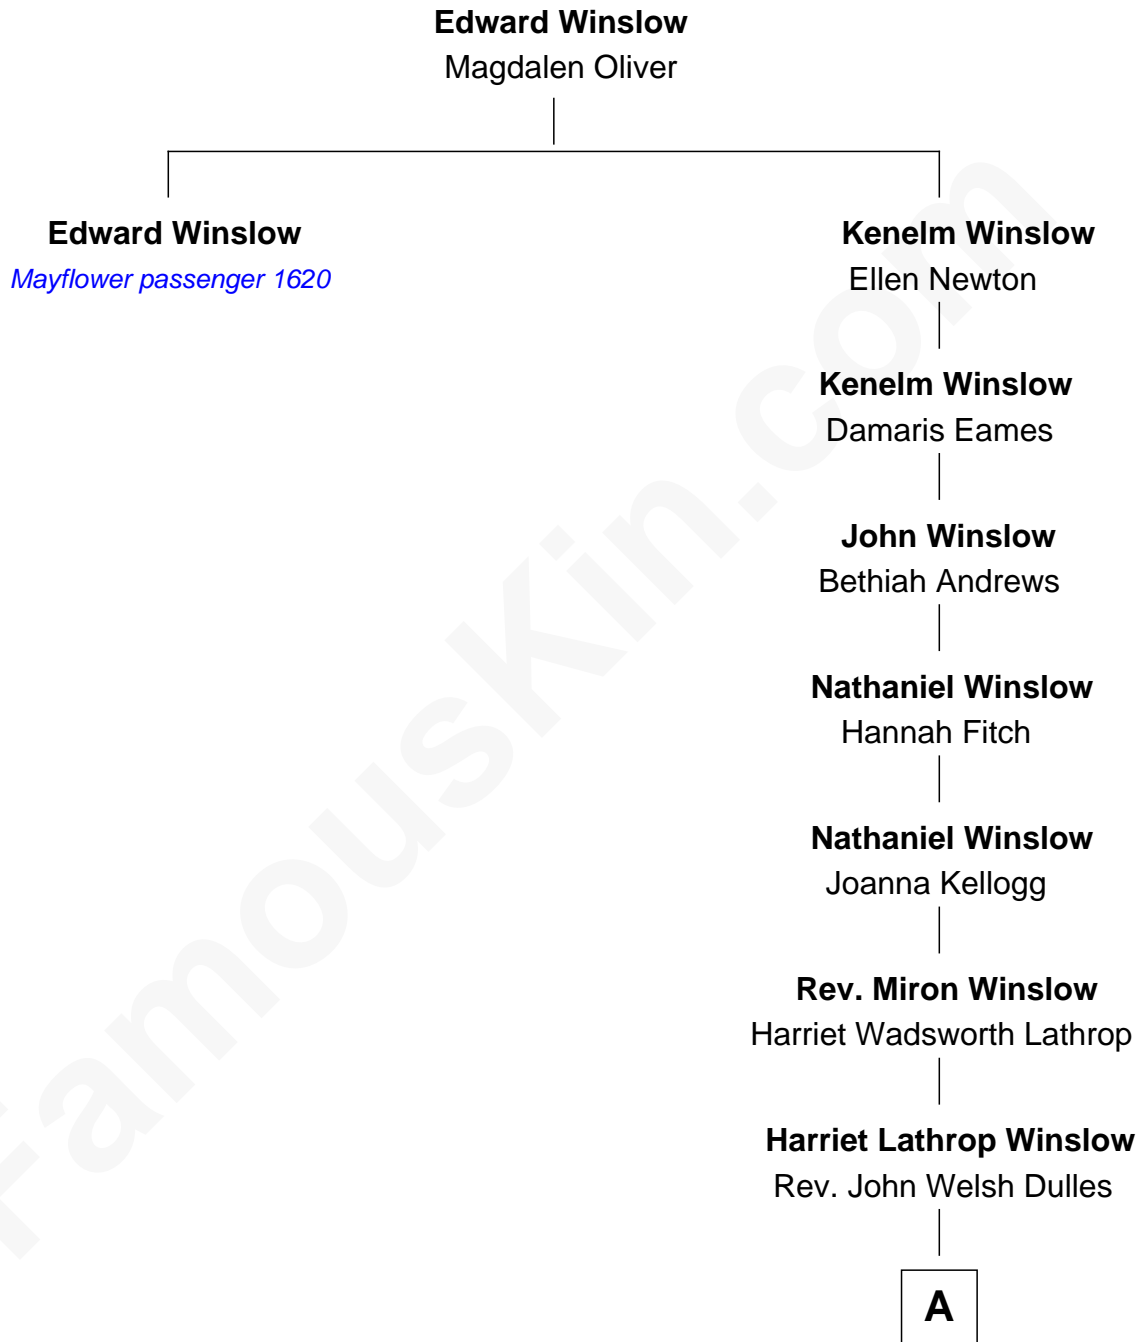

MAYFLOWER

FamousKin.com Relationship Chart of Edward Winslow

(1595 - 1655) *Mayflower* passenger 1620

6th great-granduncle of

John Foster Dulles

52nd U.S. Secretary of State

A

Allen Macy Dulles

Edith Foster

John Foster Dulles

52nd U.S. Secretary of State

FamousKin.com