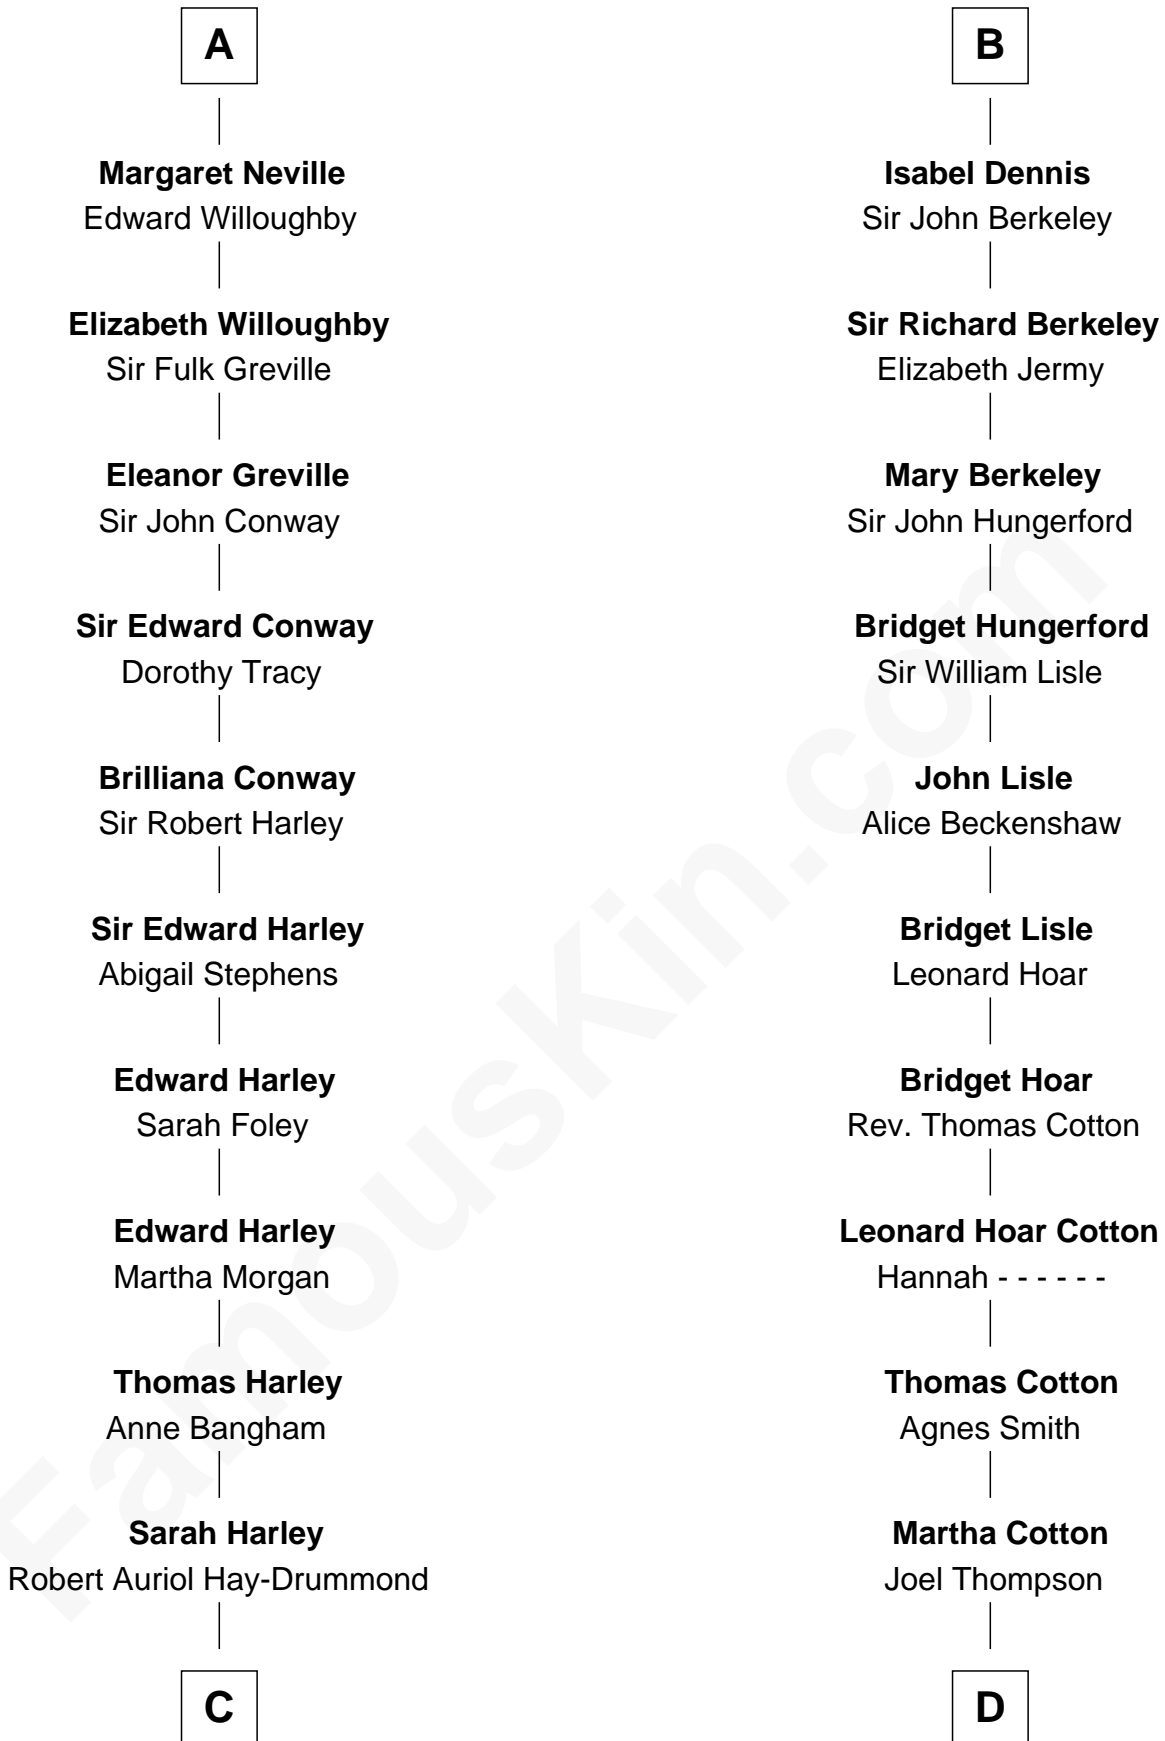

## Relationship Chart of

### Sir Ranulph Fiennes

English Polar Explorer

19th cousin 2 times removed of

**Emma Eames**  
Opera Singer

**C**

**Thomas Robert Hay-Drummond**

Louisa Burton Rowley

**Augusta Sophia Hay**

John Fiennes Twisleton-Wykeham-Fiennes

**Sir Eustace Edward Twisleton-Wykeham-Fiennes**

Florence Agnes Rathfelder

**Sir Ranulph Twisleton-Wykeham-Fiennes**

Audrey Joan Newson

**Sir Ranulph Fiennes**

*English Polar Explorer*