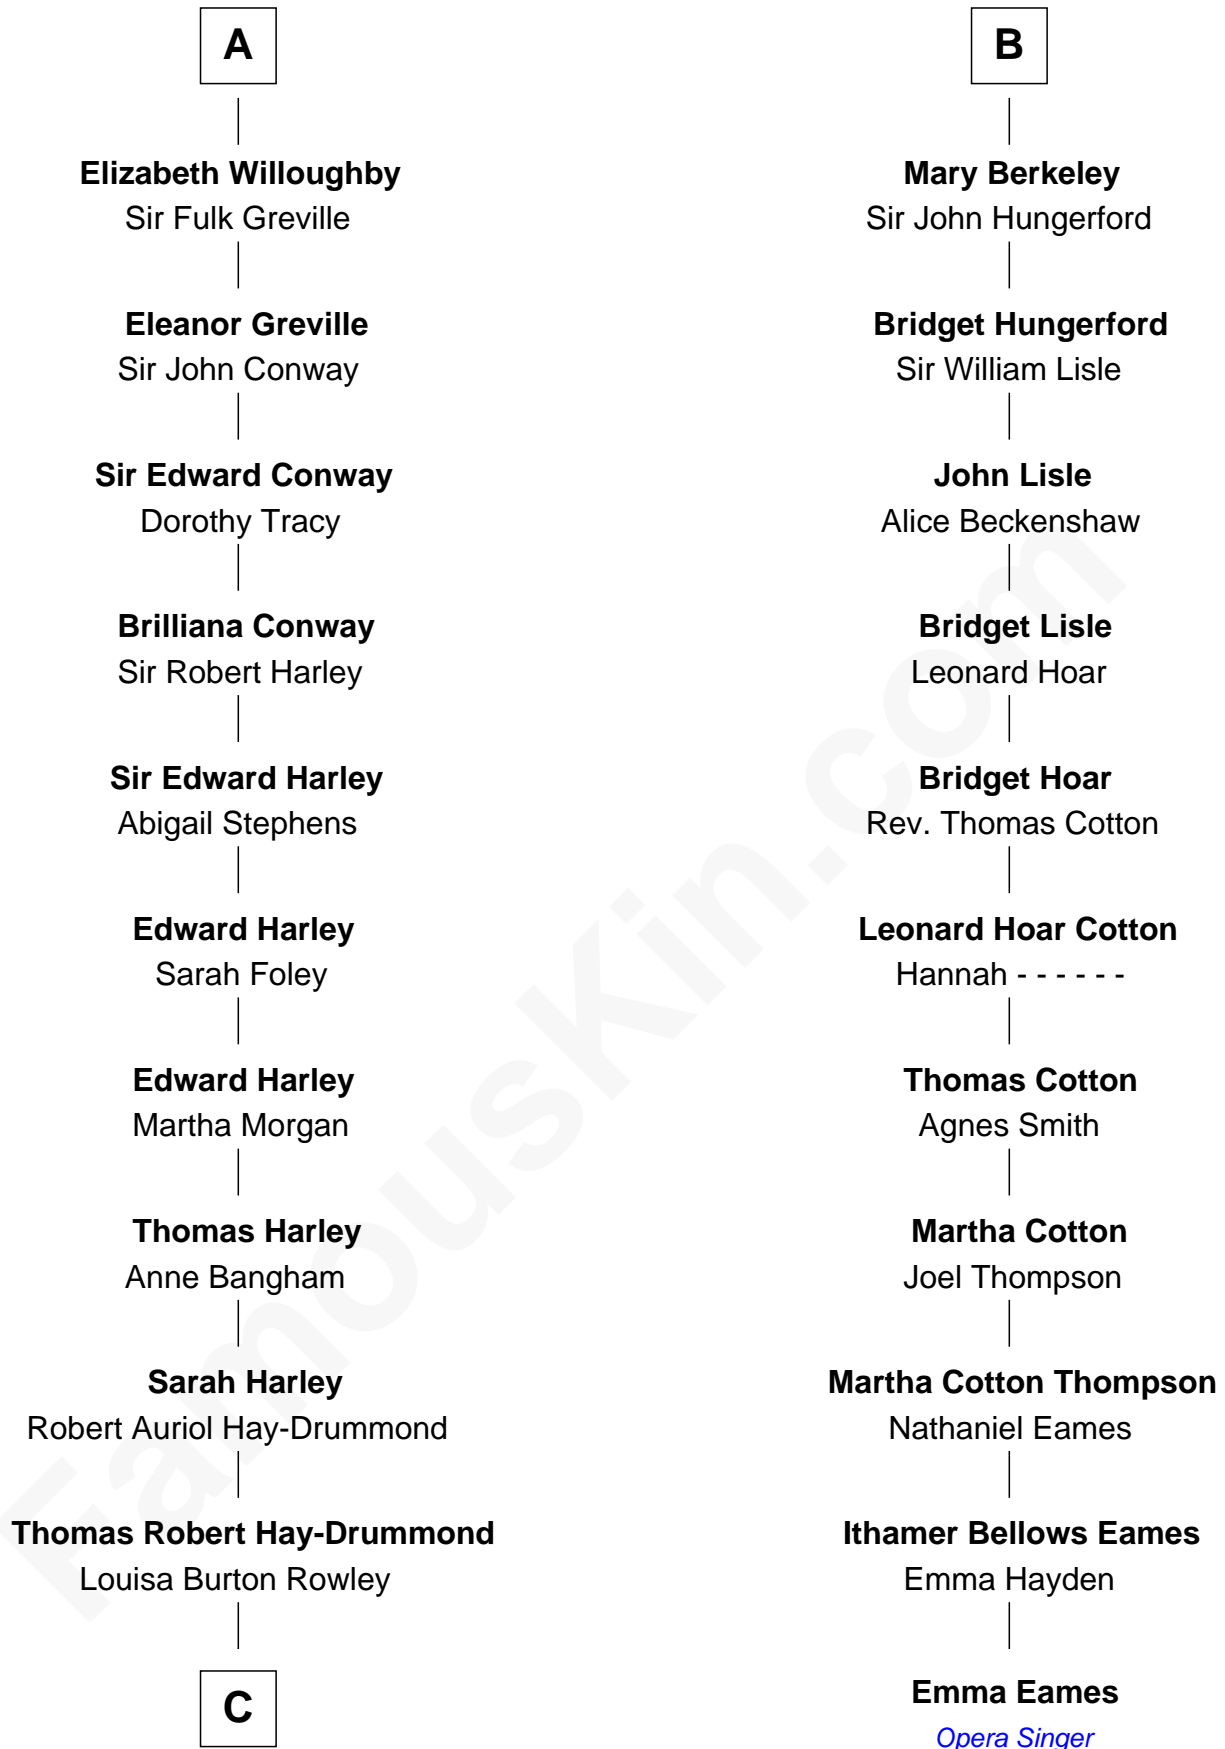

FamousKin.com

Relationship Chart of

Sir Ranulph Fiennes

English Polar Explorer

17th cousin 3 times removed of

Emma Eames
Opera Singer

C

—
Augusta Sophia Hay

John Fiennes Twisleton-Wykeham-Fiennes

—
Sir Eustace Edward Twisleton-Wykeham-Fiennes

Florence Agnes Rathfelder

—
Sir Ranulph Twisleton-Wykeham-Fiennes

Audrey Joan Newson

—
Sir Ranulph Fiennes

English Polar Explorer