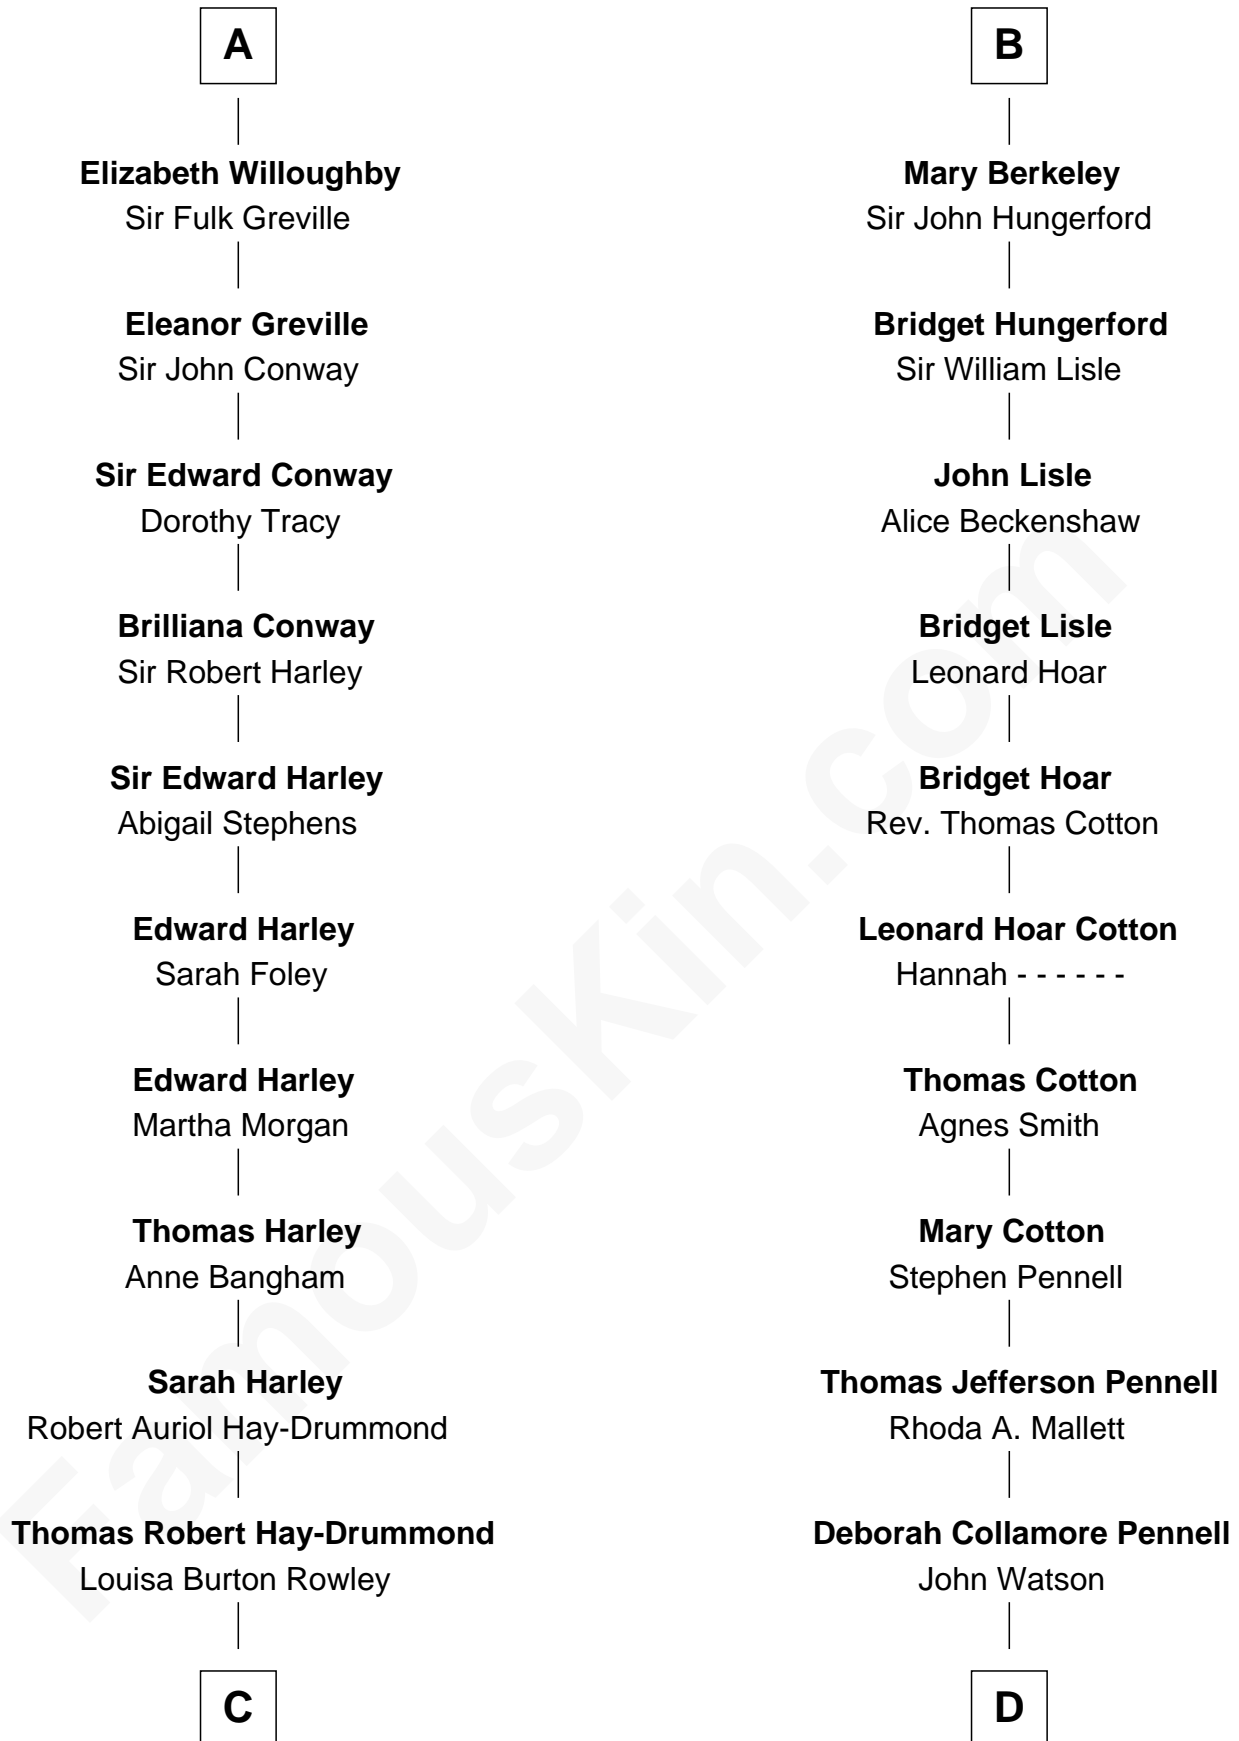

FamousKin.com Relationship Chart of

Sir Ranulph Fiennes

English Polar Explorer

20th cousin of

Warren Buffett

Chairman & CEO, Berkshire Hathaway

Richard Fitzalan
Eleanor Plantagenet

C

Augusta Sophia Hay

John Fiennes Twisleton-Wykeham-Fiennes

Sir Eustace Edward Twisleton-Wykeham-Fiennes

Florence Agnes Rathfelder

Sir Ranulph Twisleton-Wykeham-Fiennes

Audrey Joan Newson

Sir Ranulph Fiennes

English Polar Explorer