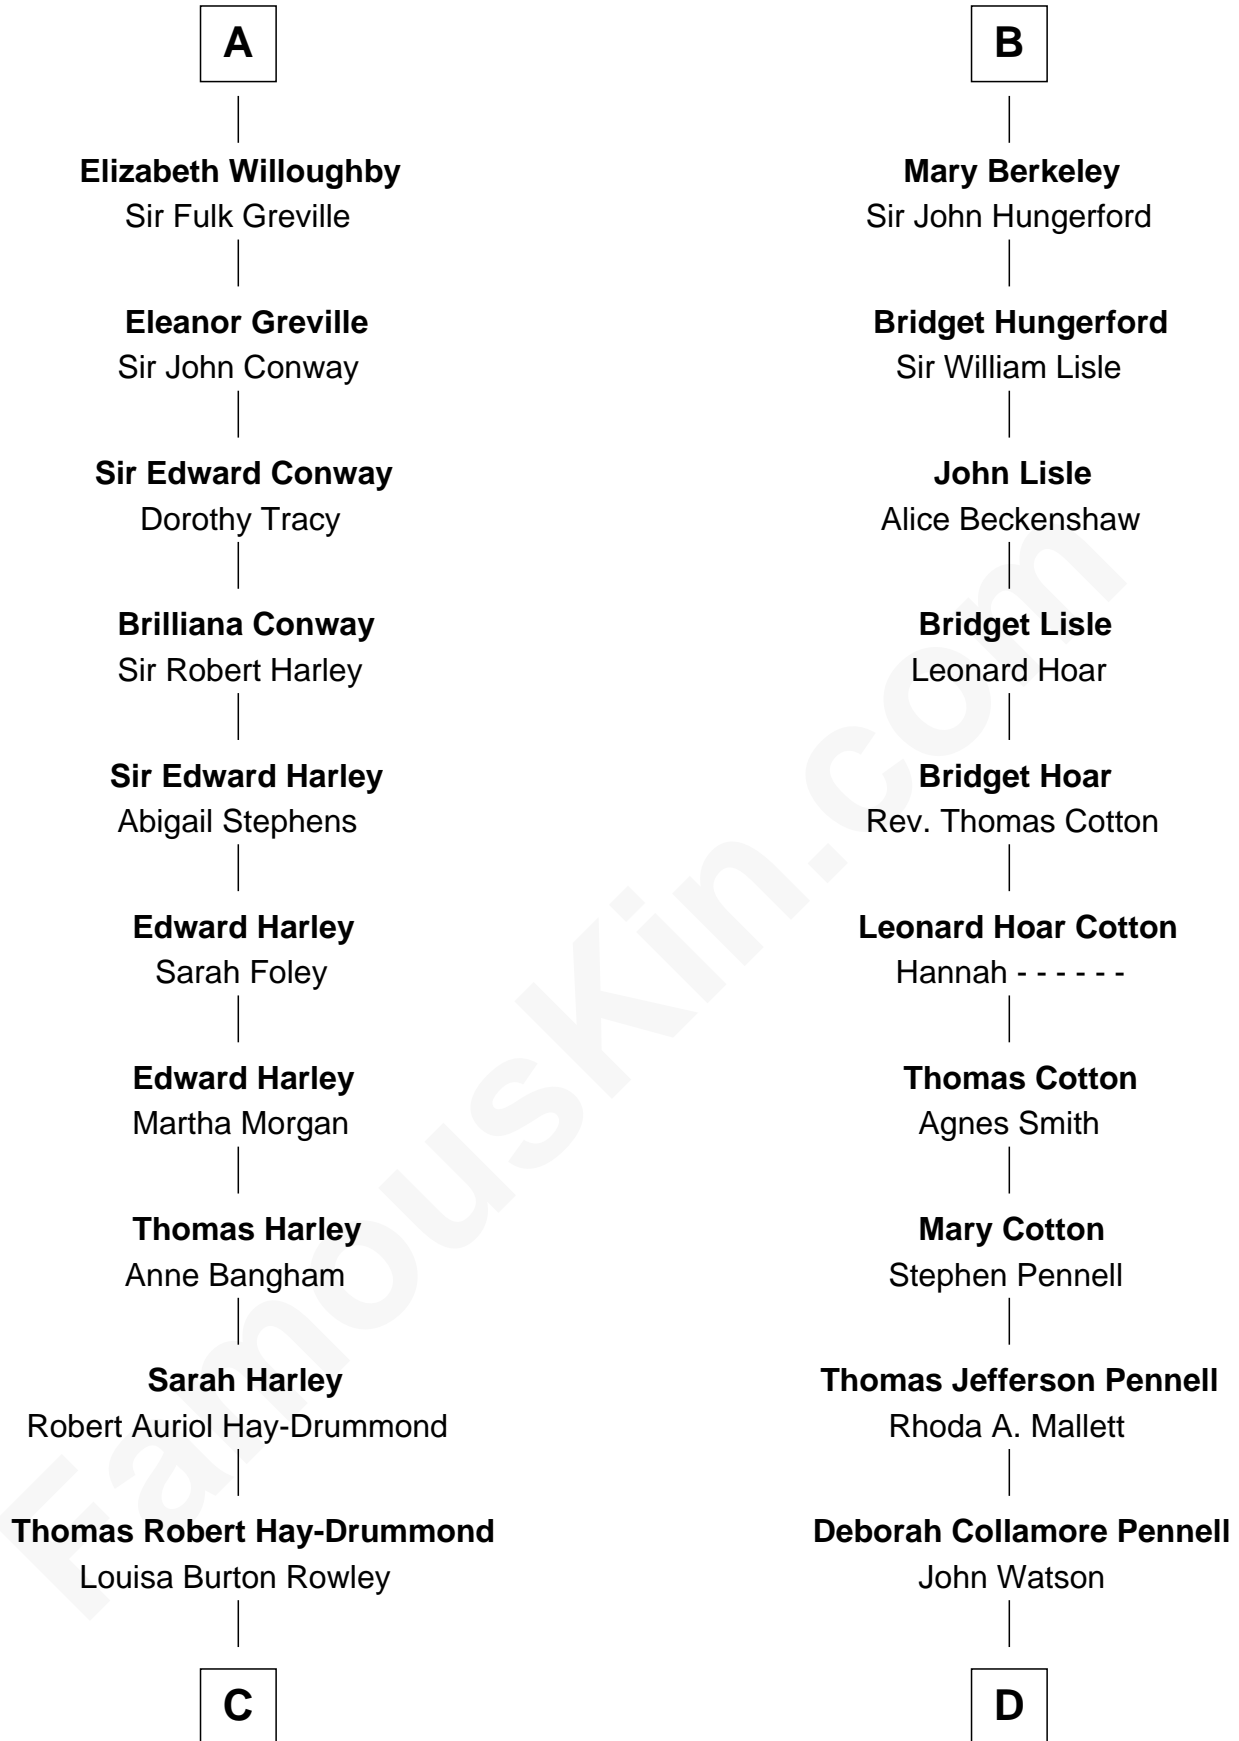

FamousKin.com

Relationship Chart of

Sir Ranulph Fiennes

English Polar Explorer

20th cousin of

Warren Buffett

Chairman & CEO, Berkshire Hathaway

Sir William de Bohun
Elizabeth de Badlesmere

English Polar Explorer

D

Susan Ann Watson

Ford Bela Barber

Stella Frances Barber

John Ammon Stahl

Leila Stahl

Howard Homan Buffett