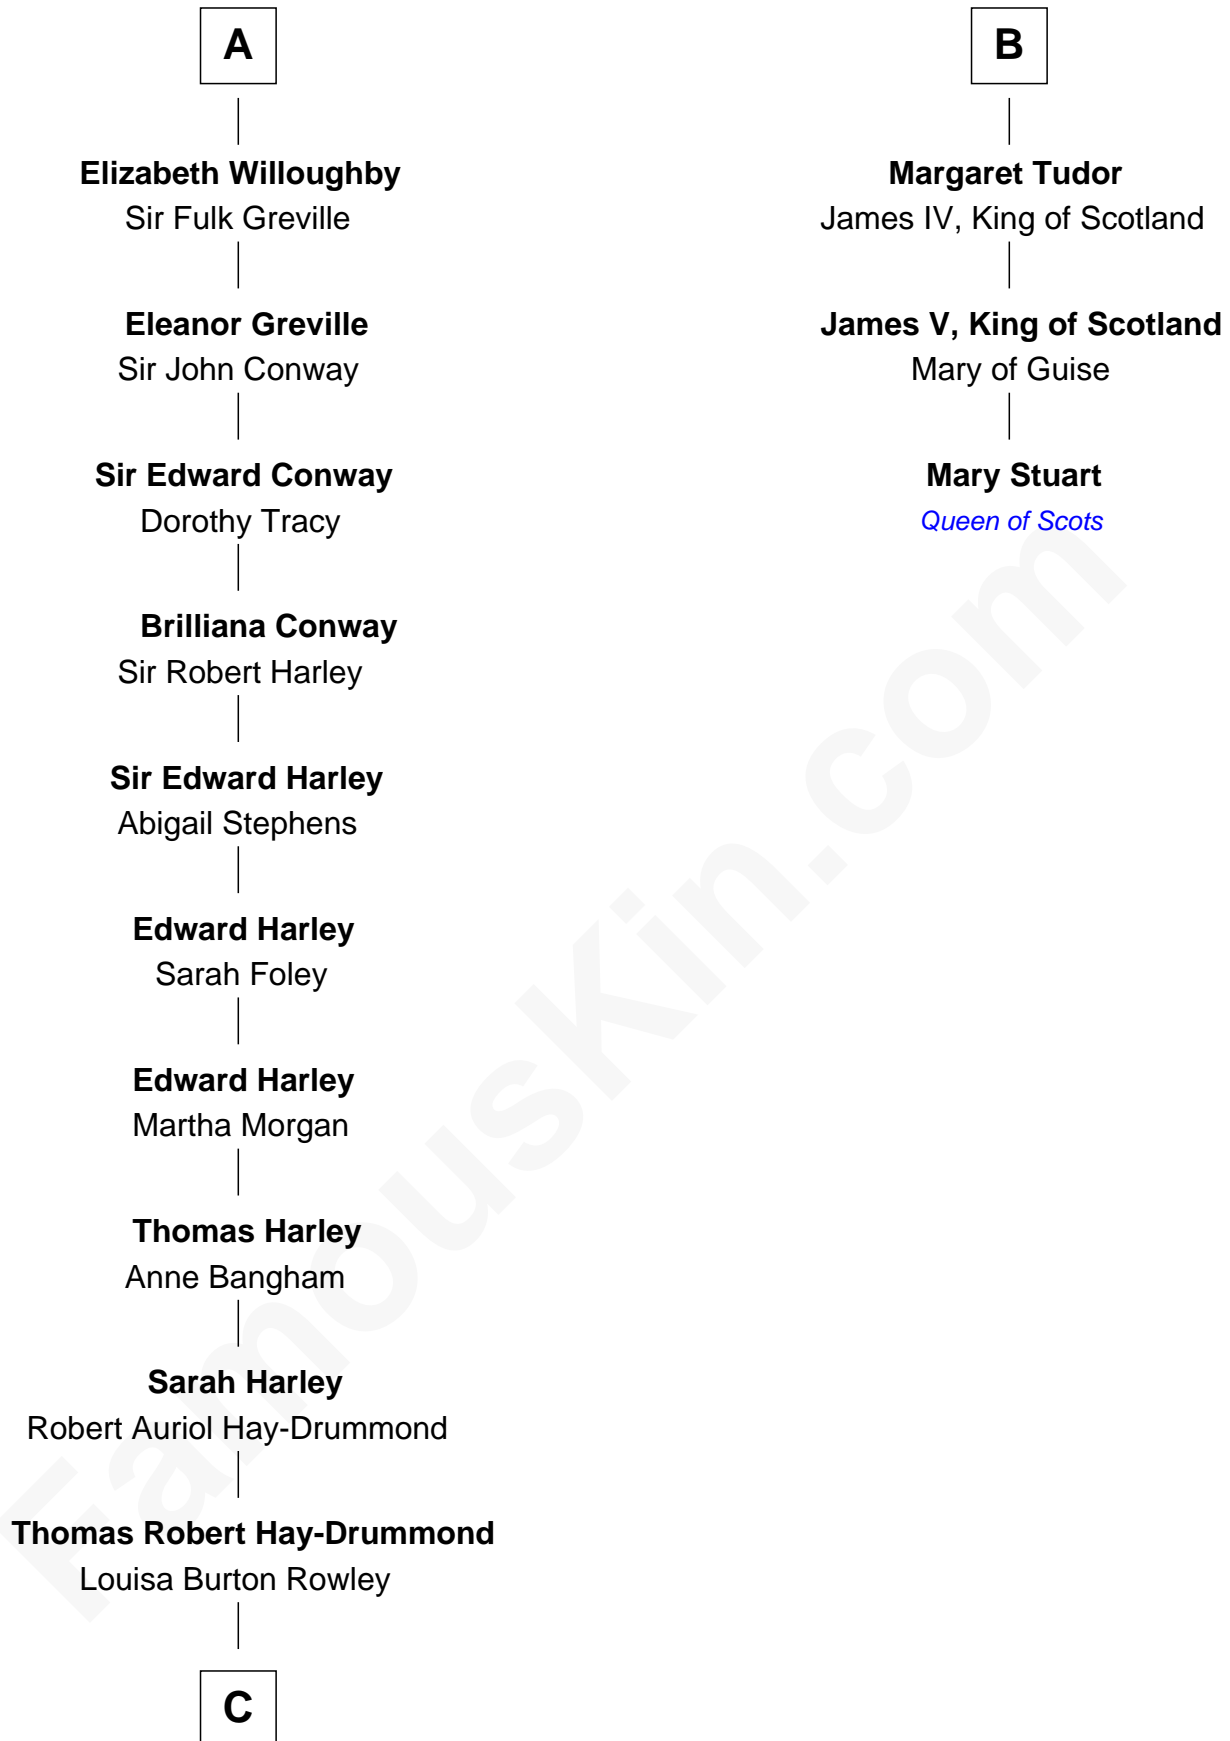

FamousKin.com
Relationship Chart of
Sir Ranulph Fiennes
English Polar Explorer

9th cousin 11 times removed of

Mary Stuart
Queen of Scots

C

—
Augusta Sophia Hay

John Fiennes Twisleton-Wykeham-Fiennes

—
Sir Eustace Edward Twisleton-Wykeham-Fiennes

Florence Agnes Rathfelder

—
Sir Ranulph Twisleton-Wykeham-Fiennes

Audrey Joan Newson

—
Sir Ranulph Fiennes

English Polar Explorer

FamousKin.com