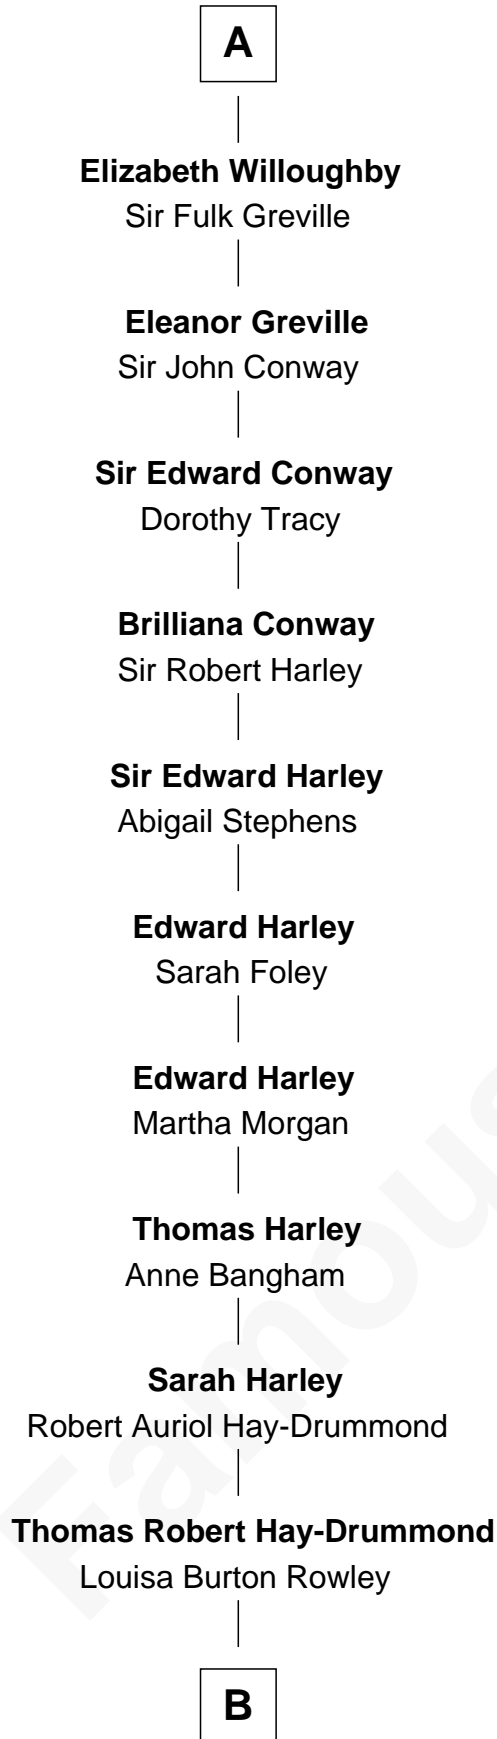

FamousKin.com
Relationship Chart of
Sir Ranulph Fiennes
English Polar Explorer

7th cousin 13 times removed of

Mary Stuart
Queen of Scots

B

—
Augusta Sophia Hay

John Fiennes Twisleton-Wykeham-Fiennes

—
Sir Eustace Edward Twisleton-Wykeham-Fiennes

Florence Agnes Rathfelder

—
Sir Ranulph Twisleton-Wykeham-Fiennes

Audrey Joan Newson

—
Sir Ranulph Fiennes

English Polar Explorer

FamousKin.com