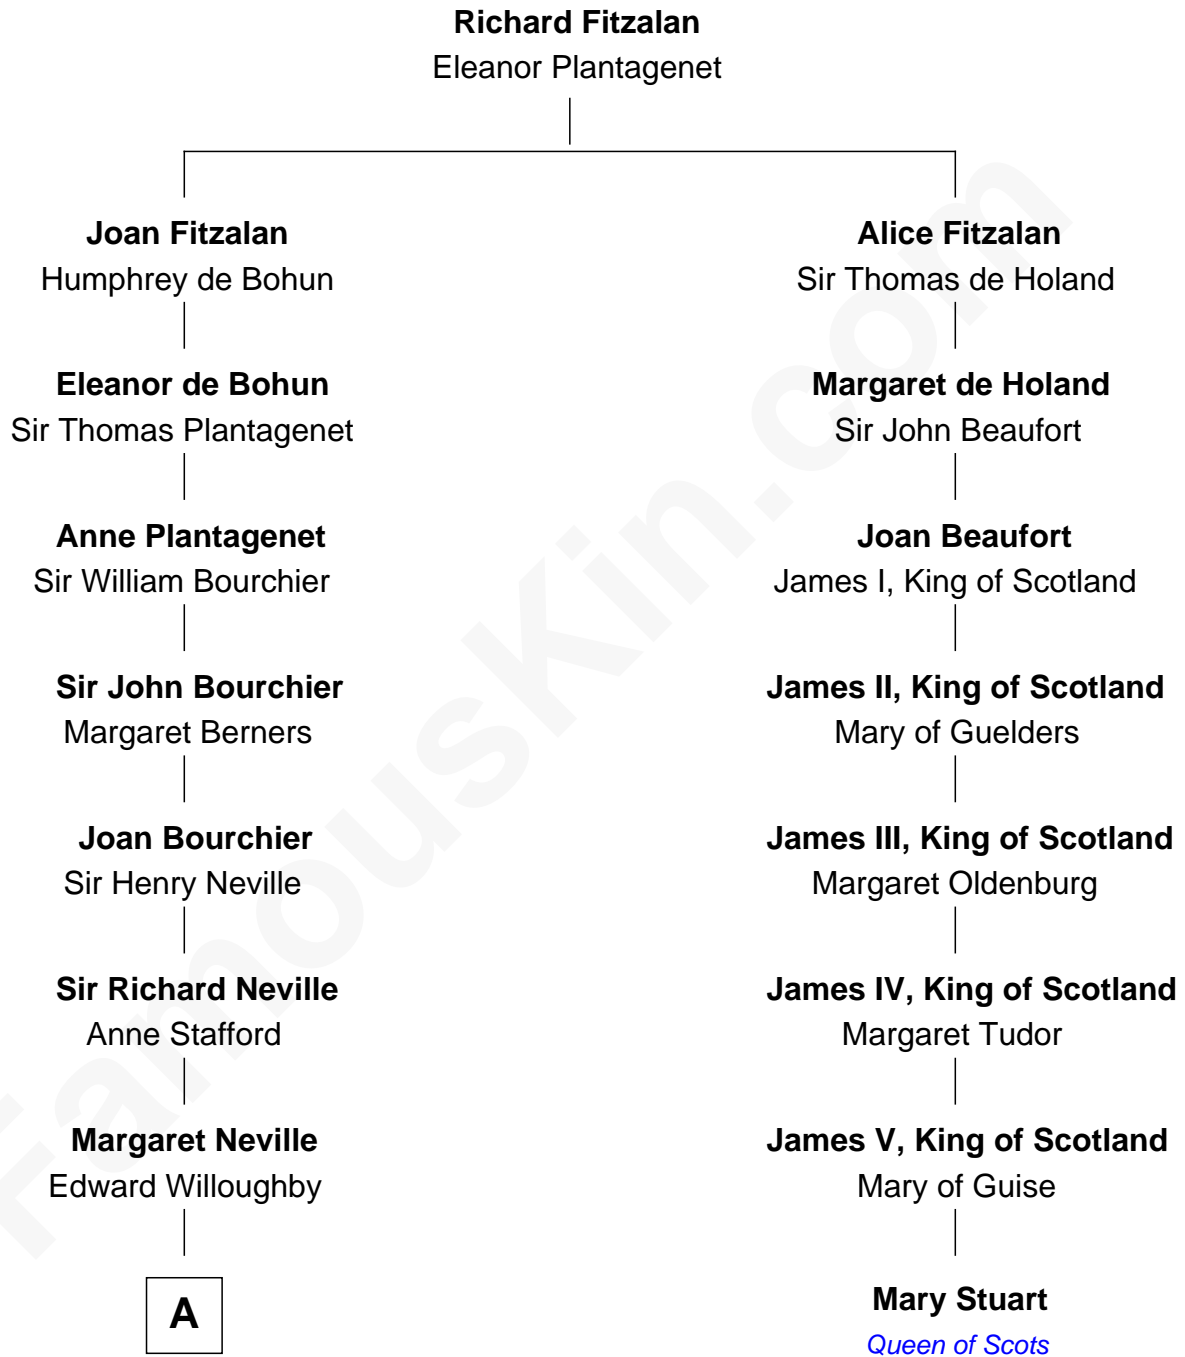

FamousKin.com
Relationship Chart of
Sir Ranulph Fiennes
English Polar Explorer

7th cousin 13 times removed of

Mary Stuart
Queen of Scots

B

—
Augusta Sophia Hay

John Fiennes Twisleton-Wykeham-Fiennes

—
Sir Eustace Edward Twisleton-Wykeham-Fiennes

Florence Agnes Rathfelder

—
Sir Ranulph Twisleton-Wykeham-Fiennes

Audrey Joan Newson

—
Sir Ranulph Fiennes

English Polar Explorer

FamousKin.com