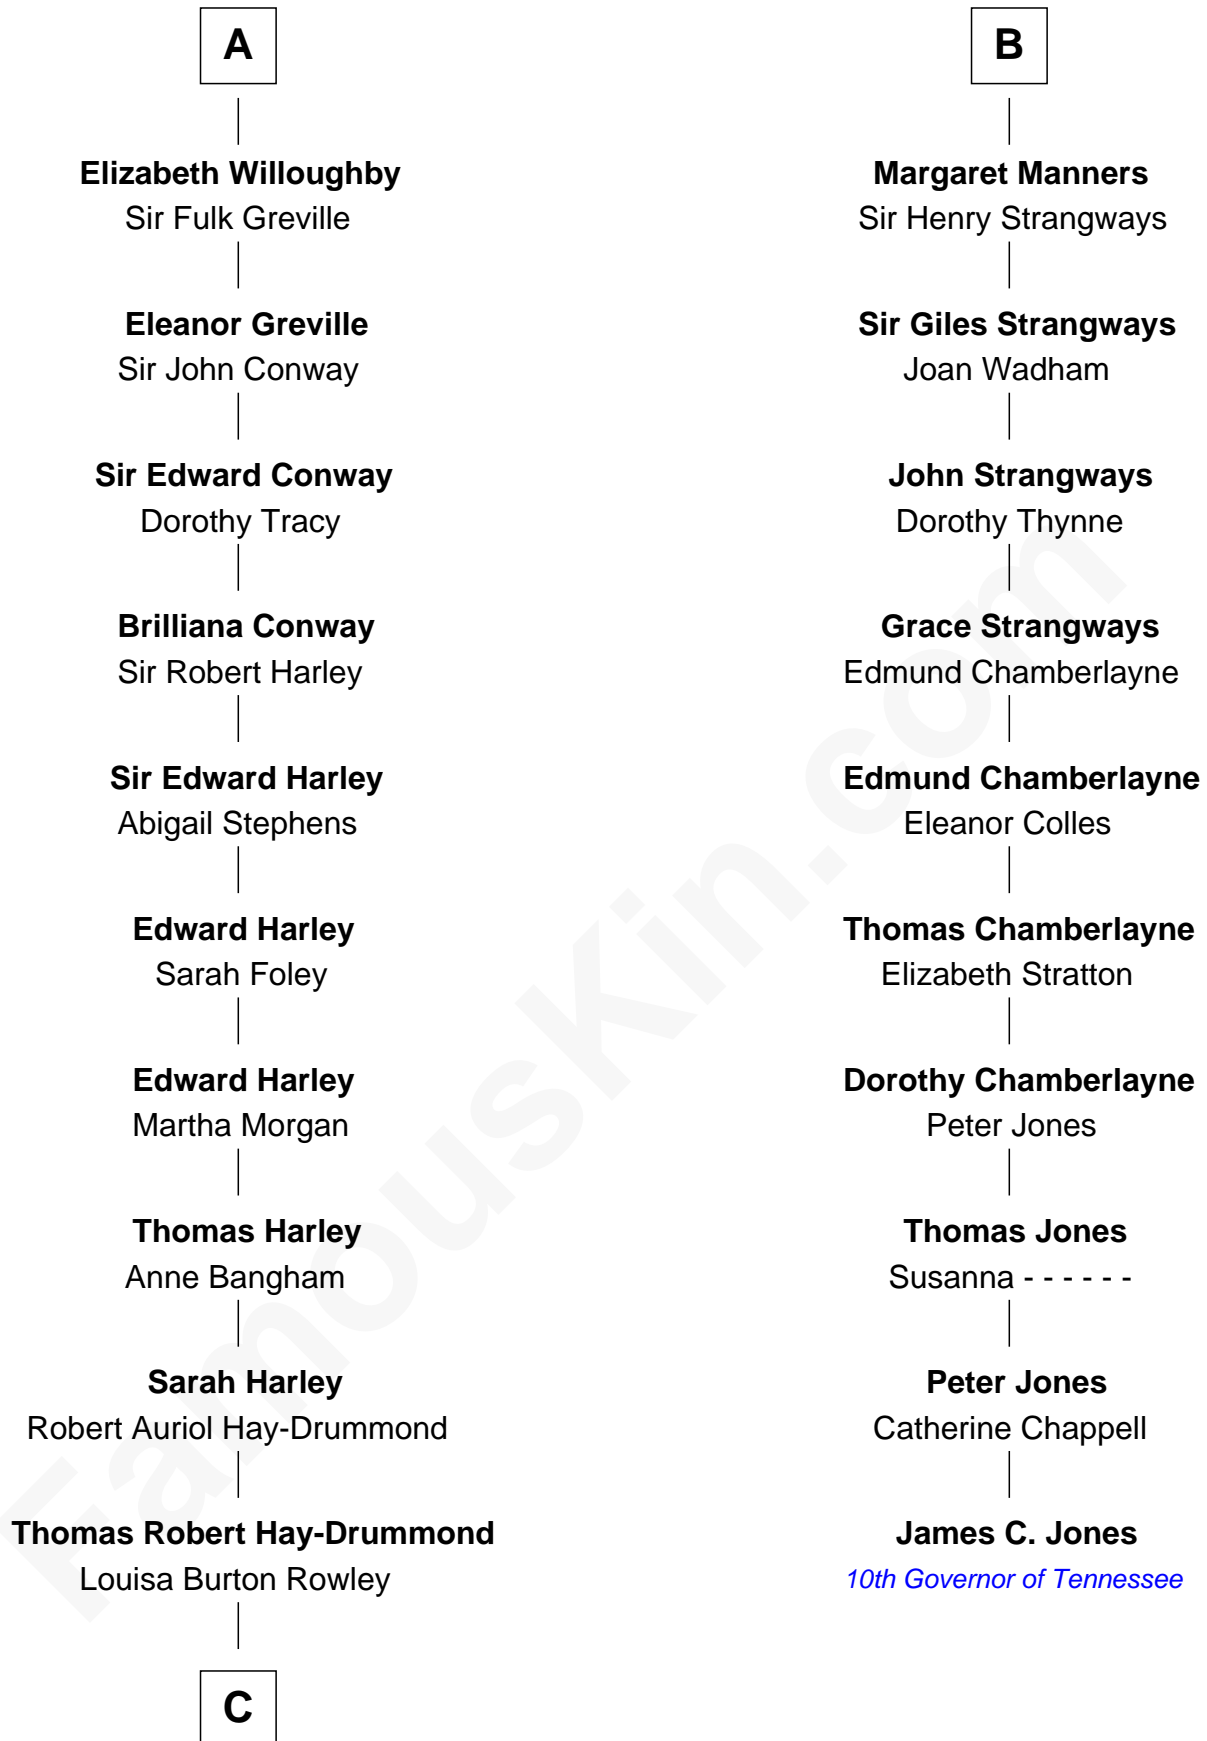

FamousKin.com
Relationship Chart of
Sir Ranulph Fiennes
English Polar Explorer

16th cousin 4 times removed of

James C. Jones
10th Governor of Tennessee

C

—
Augusta Sophia Hay

John Fiennes Twisleton-Wykeham-Fiennes

—
Sir Eustace Edward Twisleton-Wykeham-Fiennes

Florence Agnes Rathfelder

—
Sir Ranulph Twisleton-Wykeham-Fiennes

Audrey Joan Newson

—
Sir Ranulph Fiennes

English Polar Explorer

FamousKin.com