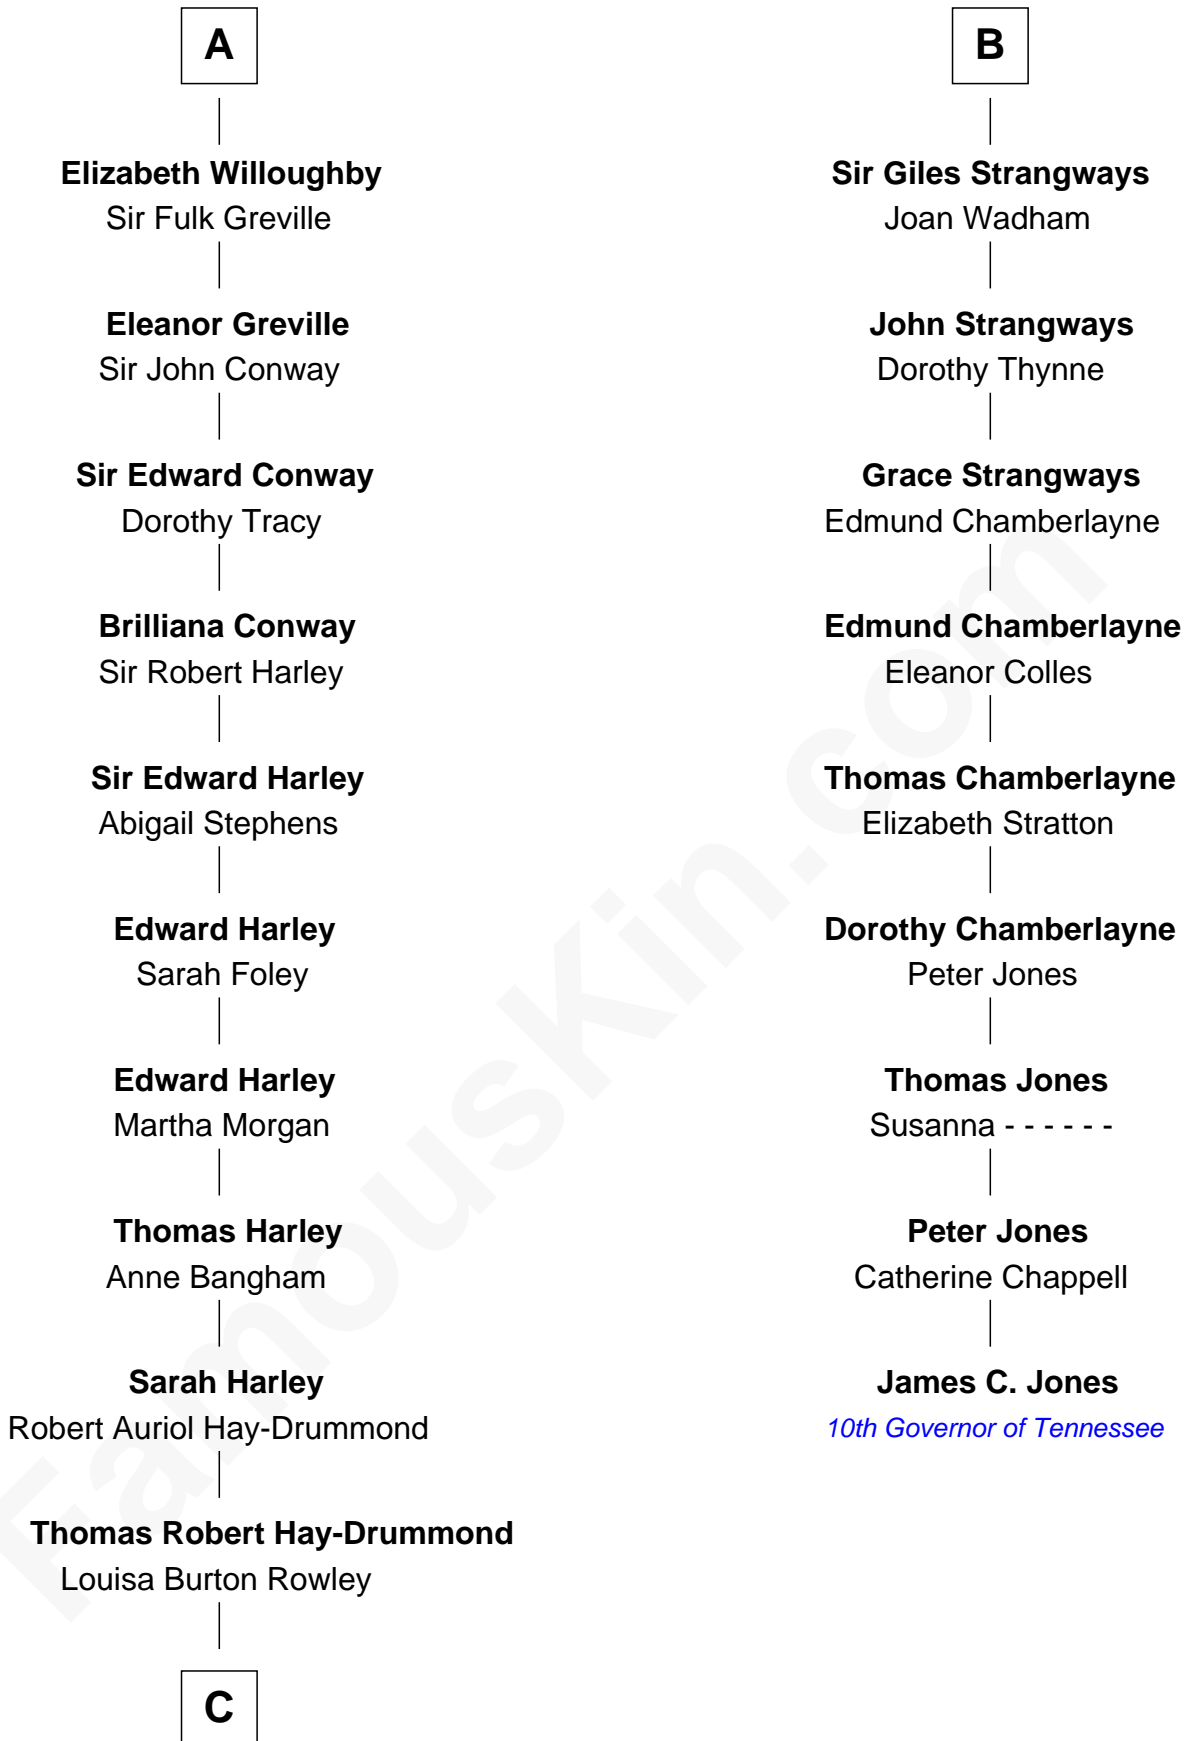

FamousKin.com
Relationship Chart of
Sir Ranulph Fiennes
English Polar Explorer

15th cousin 5 times removed of

James C. Jones
10th Governor of Tennessee

C

—
Augusta Sophia Hay

John Fiennes Twisleton-Wykeham-Fiennes

—
Sir Eustace Edward Twisleton-Wykeham-Fiennes

Florence Agnes Rathfelder

—
Sir Ranulph Twisleton-Wykeham-Fiennes

Audrey Joan Newson

—
Sir Ranulph Fiennes

English Polar Explorer

FamousKin.com