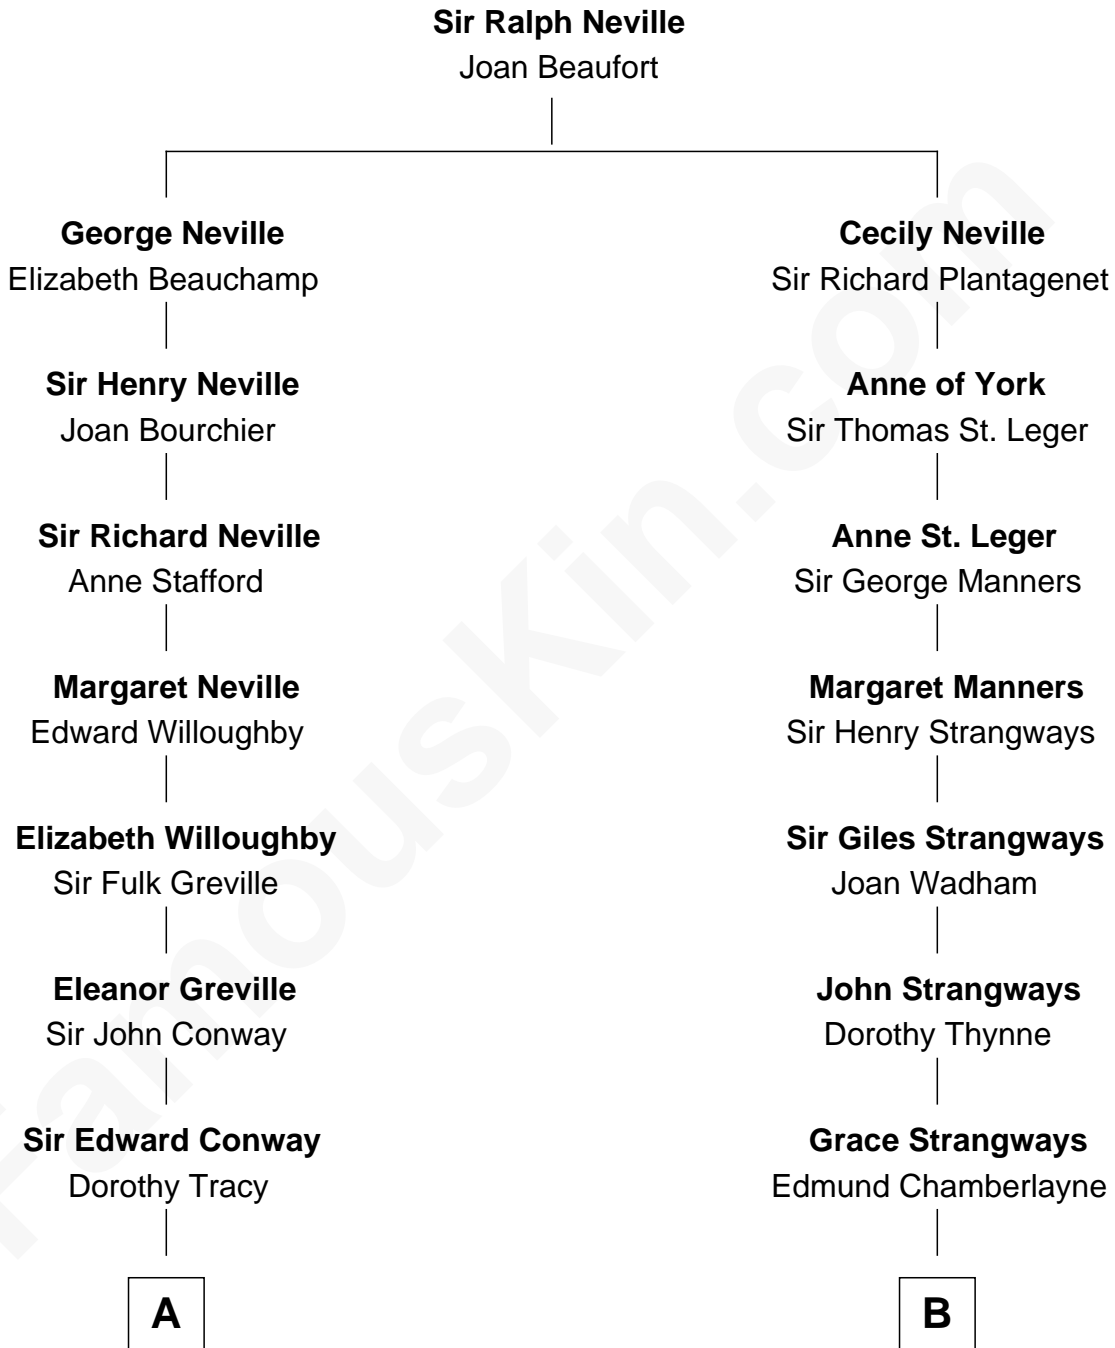

FamousKin.com
Relationship Chart of
Sir Ranulph Fiennes
English Polar Explorer

12th cousin 5 times removed of

James C. Jones
10th Governor of Tennessee

A

Brilliana Conway
Sir Robert Harley

Sir Edward Harley
Abigail Stephens

Edward Harley
Sarah Foley

Edward Harley
Martha Morgan

Thomas Harley
Anne Bangham

Sarah Harley
Robert Auriol Hay-Drummond

Thomas Robert Hay-Drummond
Louisa Burton Rowley

Augusta Sophia Hay
John Fiennes Twisleton-Wykeham-Fiennes