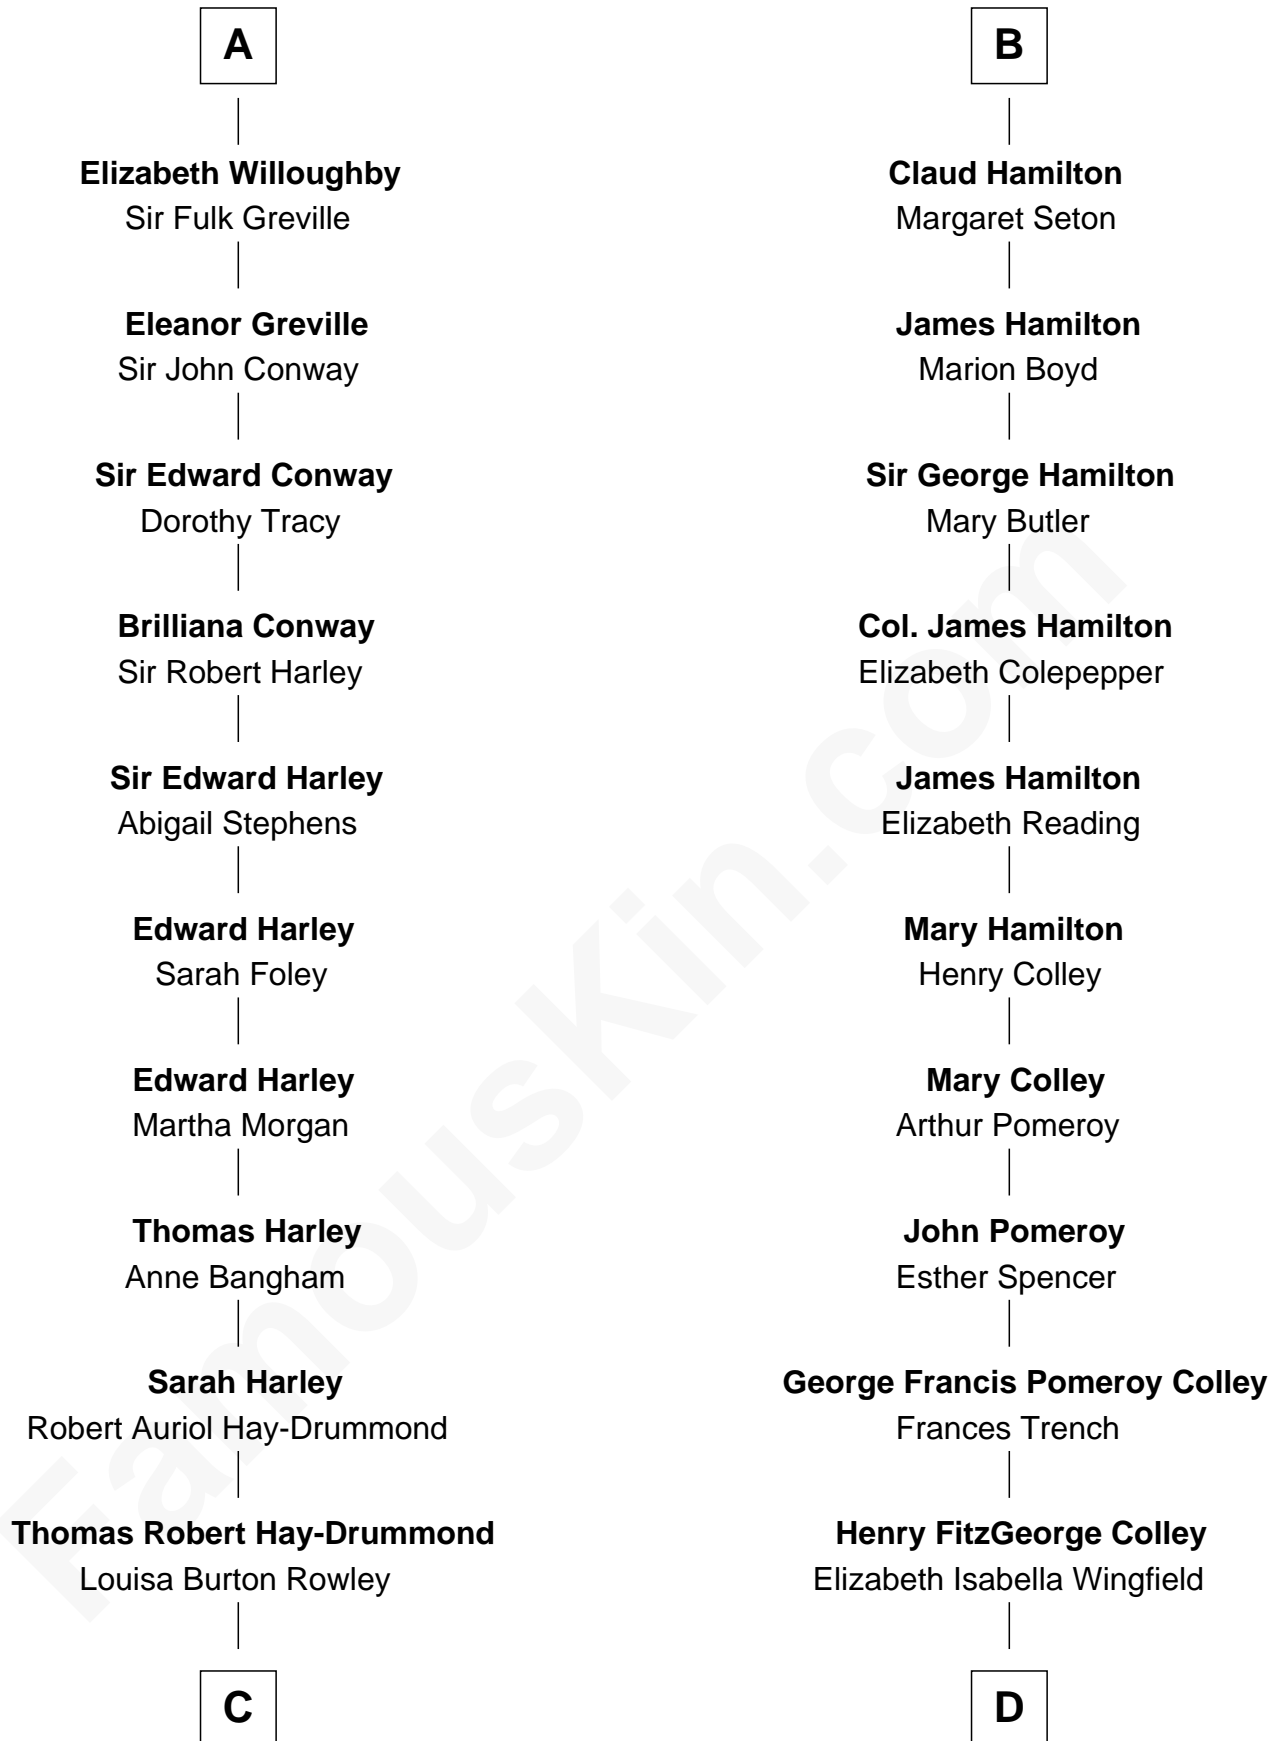

# FamousKin.com Relationship Chart of

**Sir Ranulph Fiennes**

*English Polar Explorer*

20th cousin of

**Ralph Fiennes**

*Movie Actor*

**Richard Fitzalan**  
Eleanor Plantagenet

**C**

**Augusta Sophia Hay**

John Fiennes Twisleton-Wykeham-Fiennes

**Sir Eustace Edward Twisleton-Wykeham-Fiennes**

Florence Agnes Rathfelder

**Sir Ranulph Twisleton-Wykeham-Fiennes**

Audrey Joan Newson

**Sir Ranulph Fiennes**