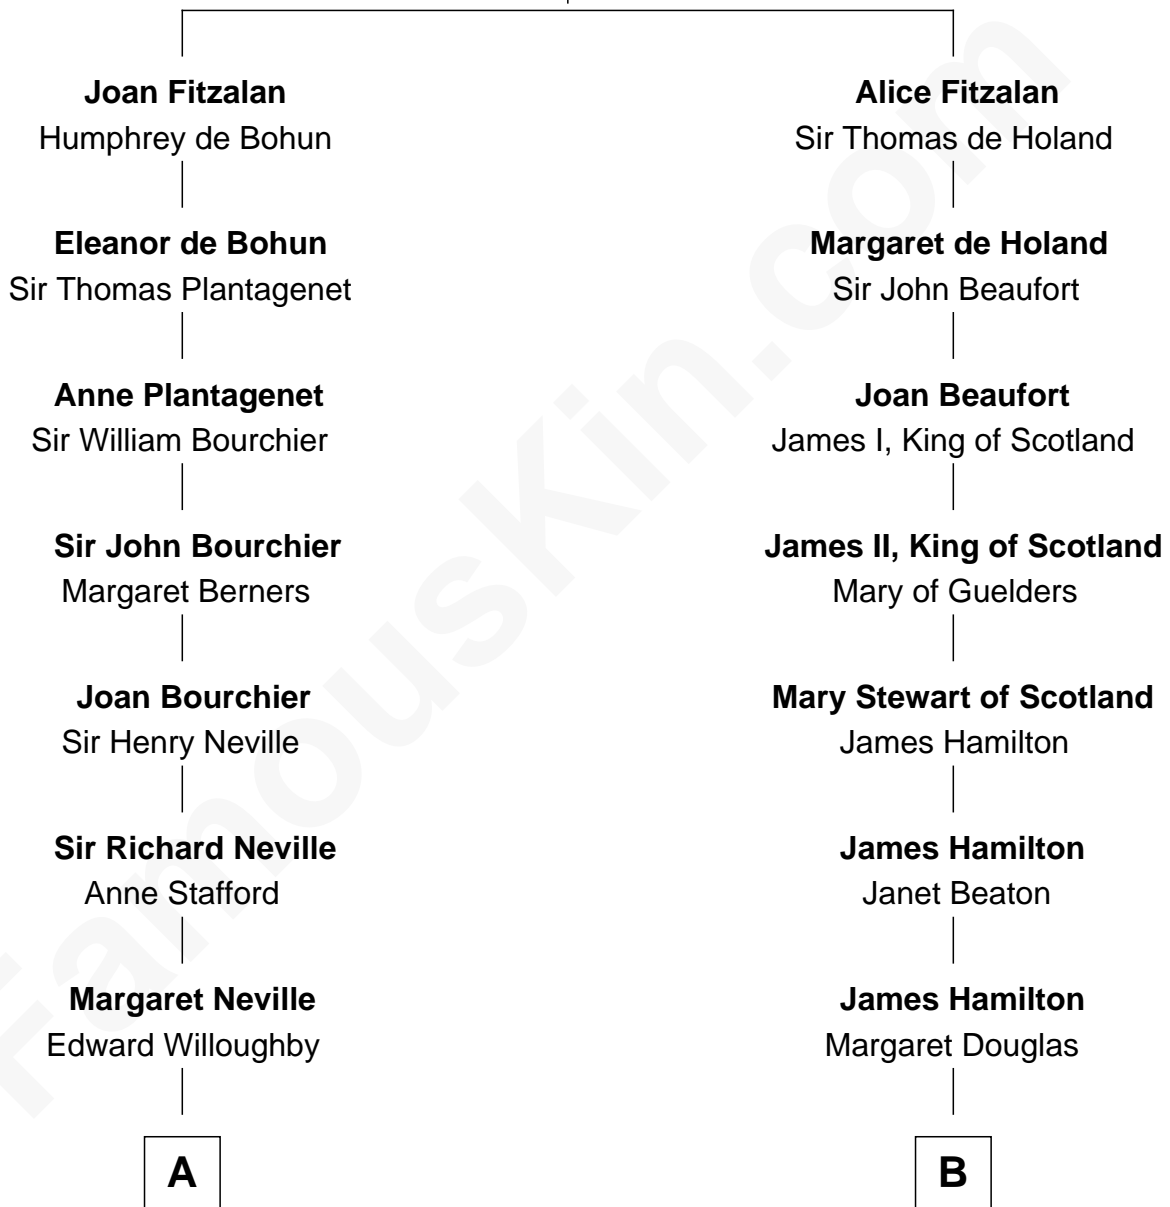

# FamousKin.com Relationship Chart of

**Sir Ranulph Fiennes**

*English Polar Explorer*

20th cousin of

**Ralph Fiennes**

*Movie Actor*

**Richard Fitzalan**  
Eleanor Plantagenet

**C**

**Augusta Sophia Hay**

John Fiennes Twisleton-Wykeham-Fiennes

**Sir Eustace Edward Twisleton-Wykeham-Fiennes**

Florence Agnes Rathfelder

**Sir Ranulph Twisleton-Wykeham-Fiennes**

Audrey Joan Newson

**Sir Ranulph Fiennes**