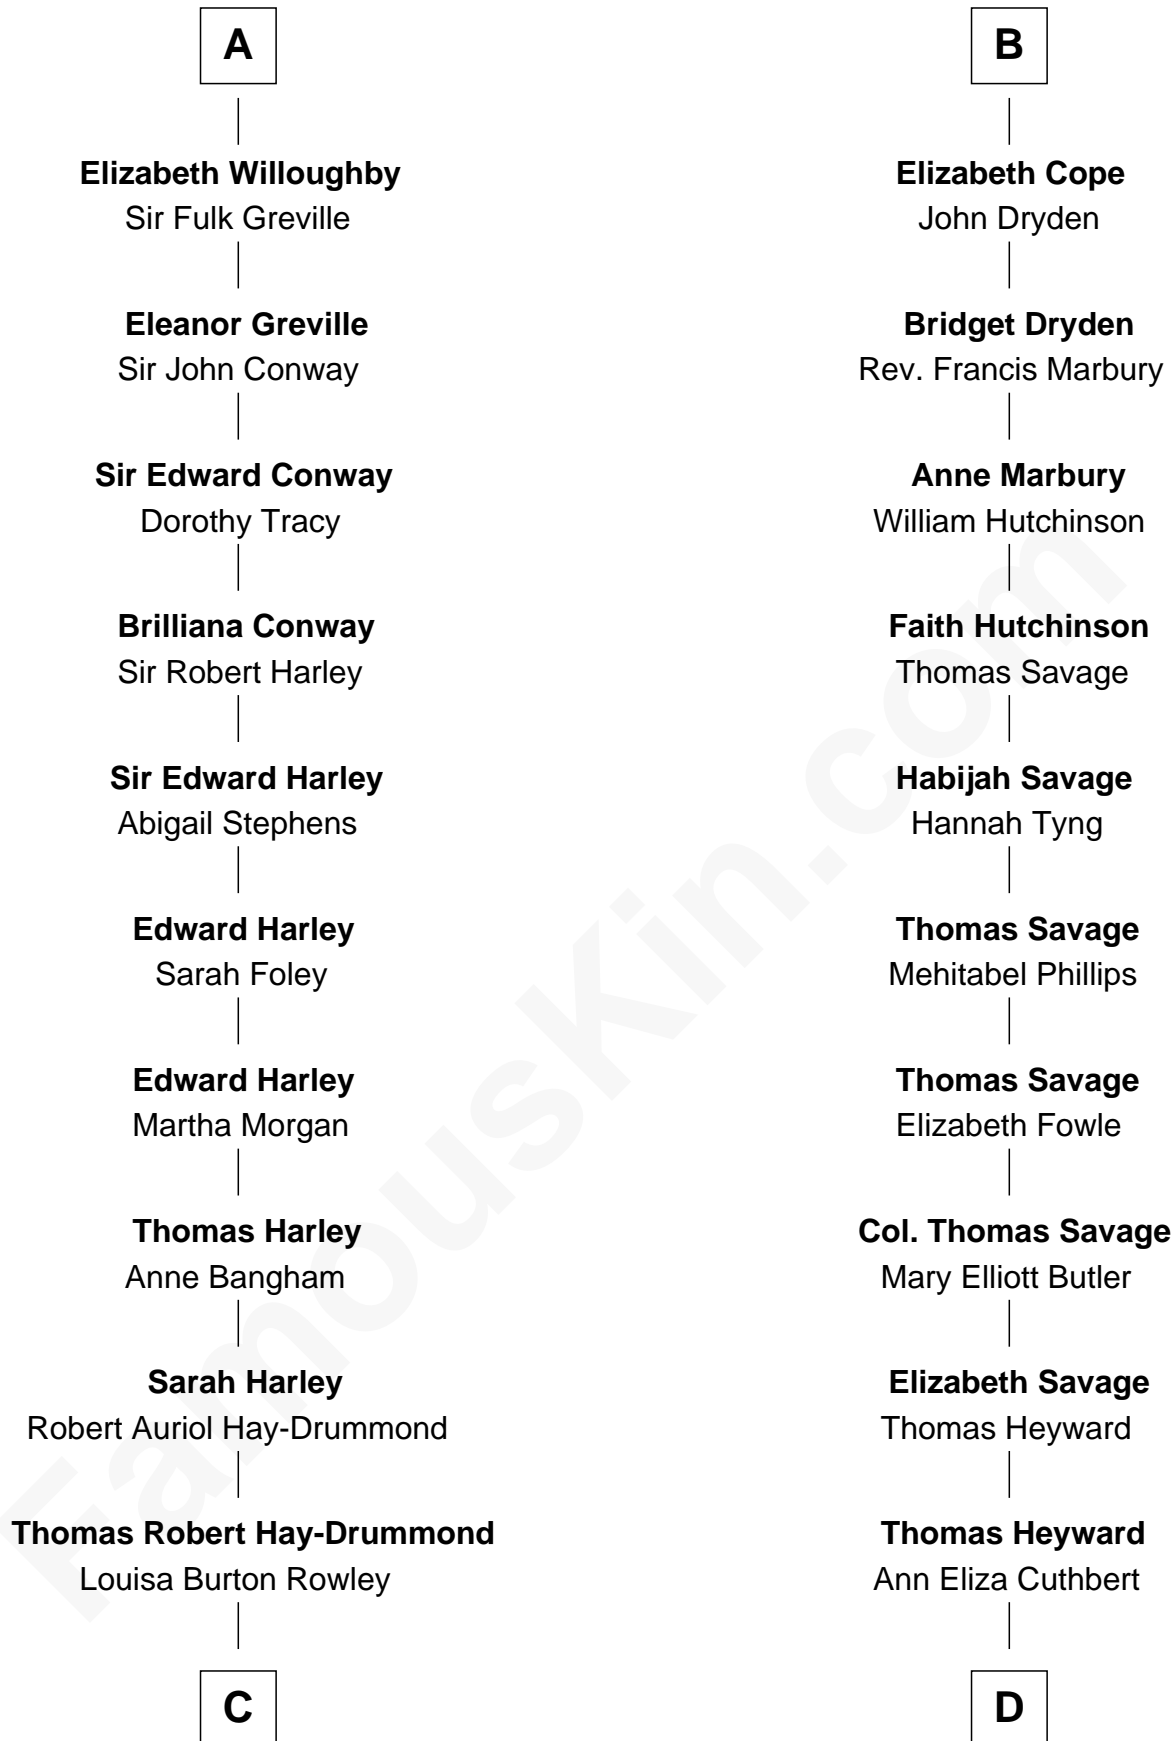

FamousKin.com Relationship Chart of

Sir Ranulph Fiennes

English Polar Explorer

20th cousin of

DuBose Heyward

Author of Porgy (Porgy & Bess)

C

Augusta Sophia Hay

John Fiennes Twisleton-Wykeham-Fiennes

Sir Eustace Edward Twisleton-Wykeham-Fiennes

Florence Agnes Rathfelder

Sir Ranulph Twisleton-Wykeham-Fiennes

Audrey Joan Newson

Sir Ranulph Fiennes

English Polar Explorer

D

Thomas Savage Heyward

Georgianna Hasell

Thomas Savage Heyward

Louisa Watkins

Edwin Watkins Heyward

Jane Screven DuBose

DuBose Heyward