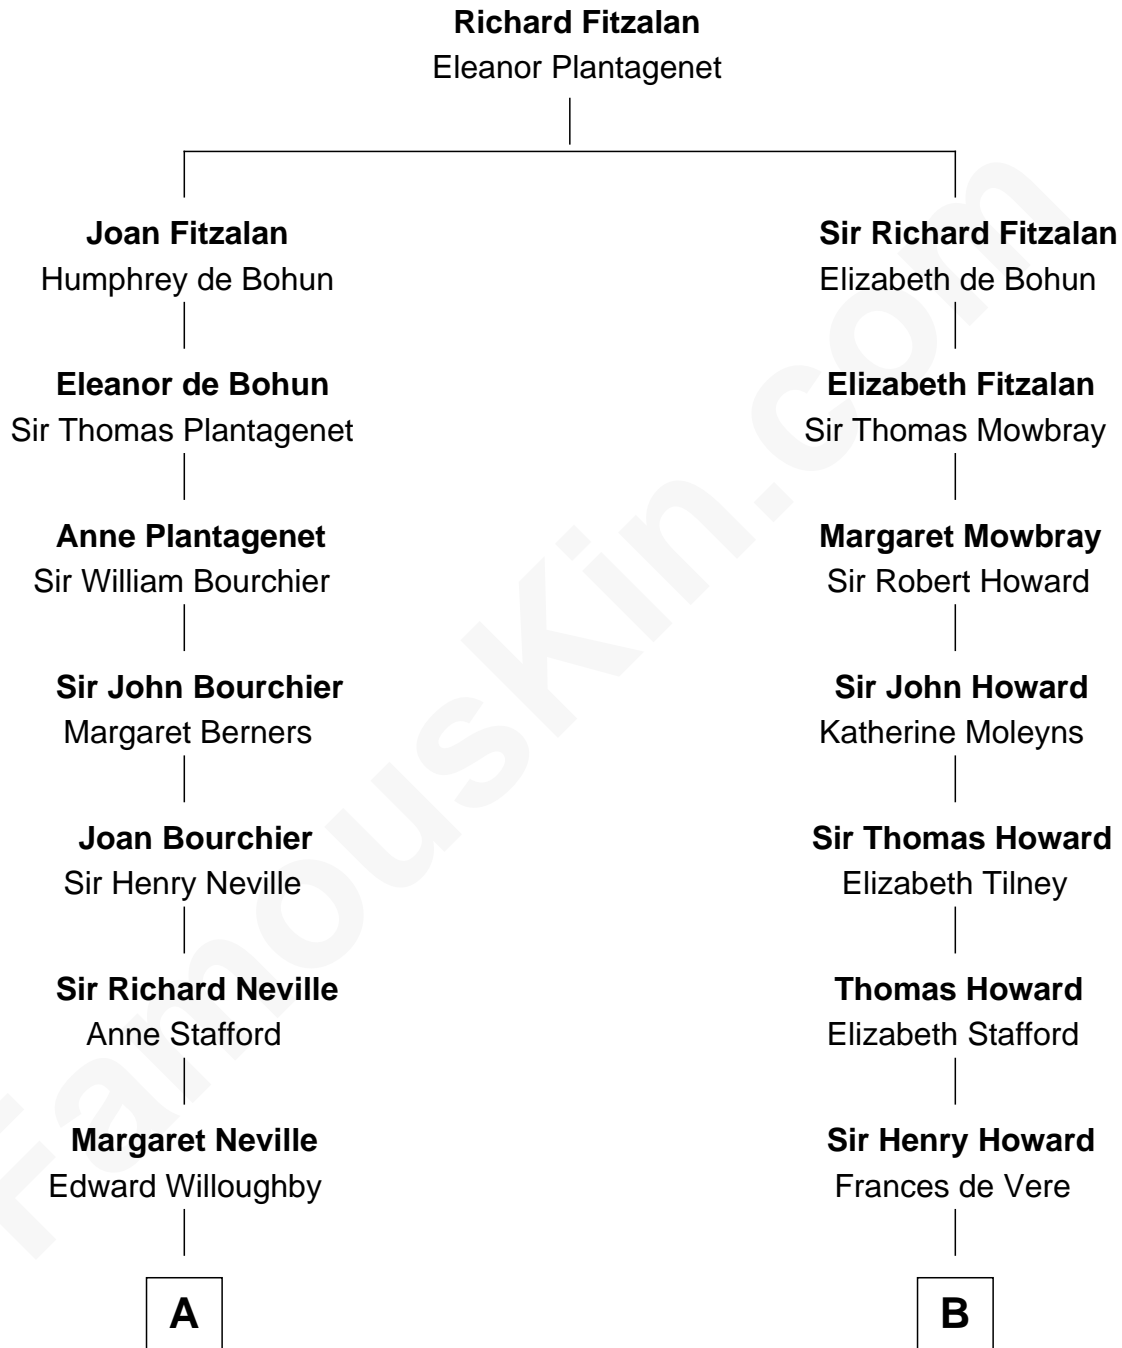

FamousKin.com
Relationship Chart of
Sir Ranulph Fiennes
English Polar Explorer

16th cousin 4 times removed of

Francis Scott Key
Author of "The Star Spangled Banner"

C

—
Augusta Sophia Hay

John Fiennes Twisleton-Wykeham-Fiennes

—
Sir Eustace Edward Twisleton-Wykeham-Fiennes

Florence Agnes Rathfelder

—
Sir Ranulph Twisleton-Wykeham-Fiennes

Audrey Joan Newson

—
Sir Ranulph Fiennes

English Polar Explorer

FamousKin.com