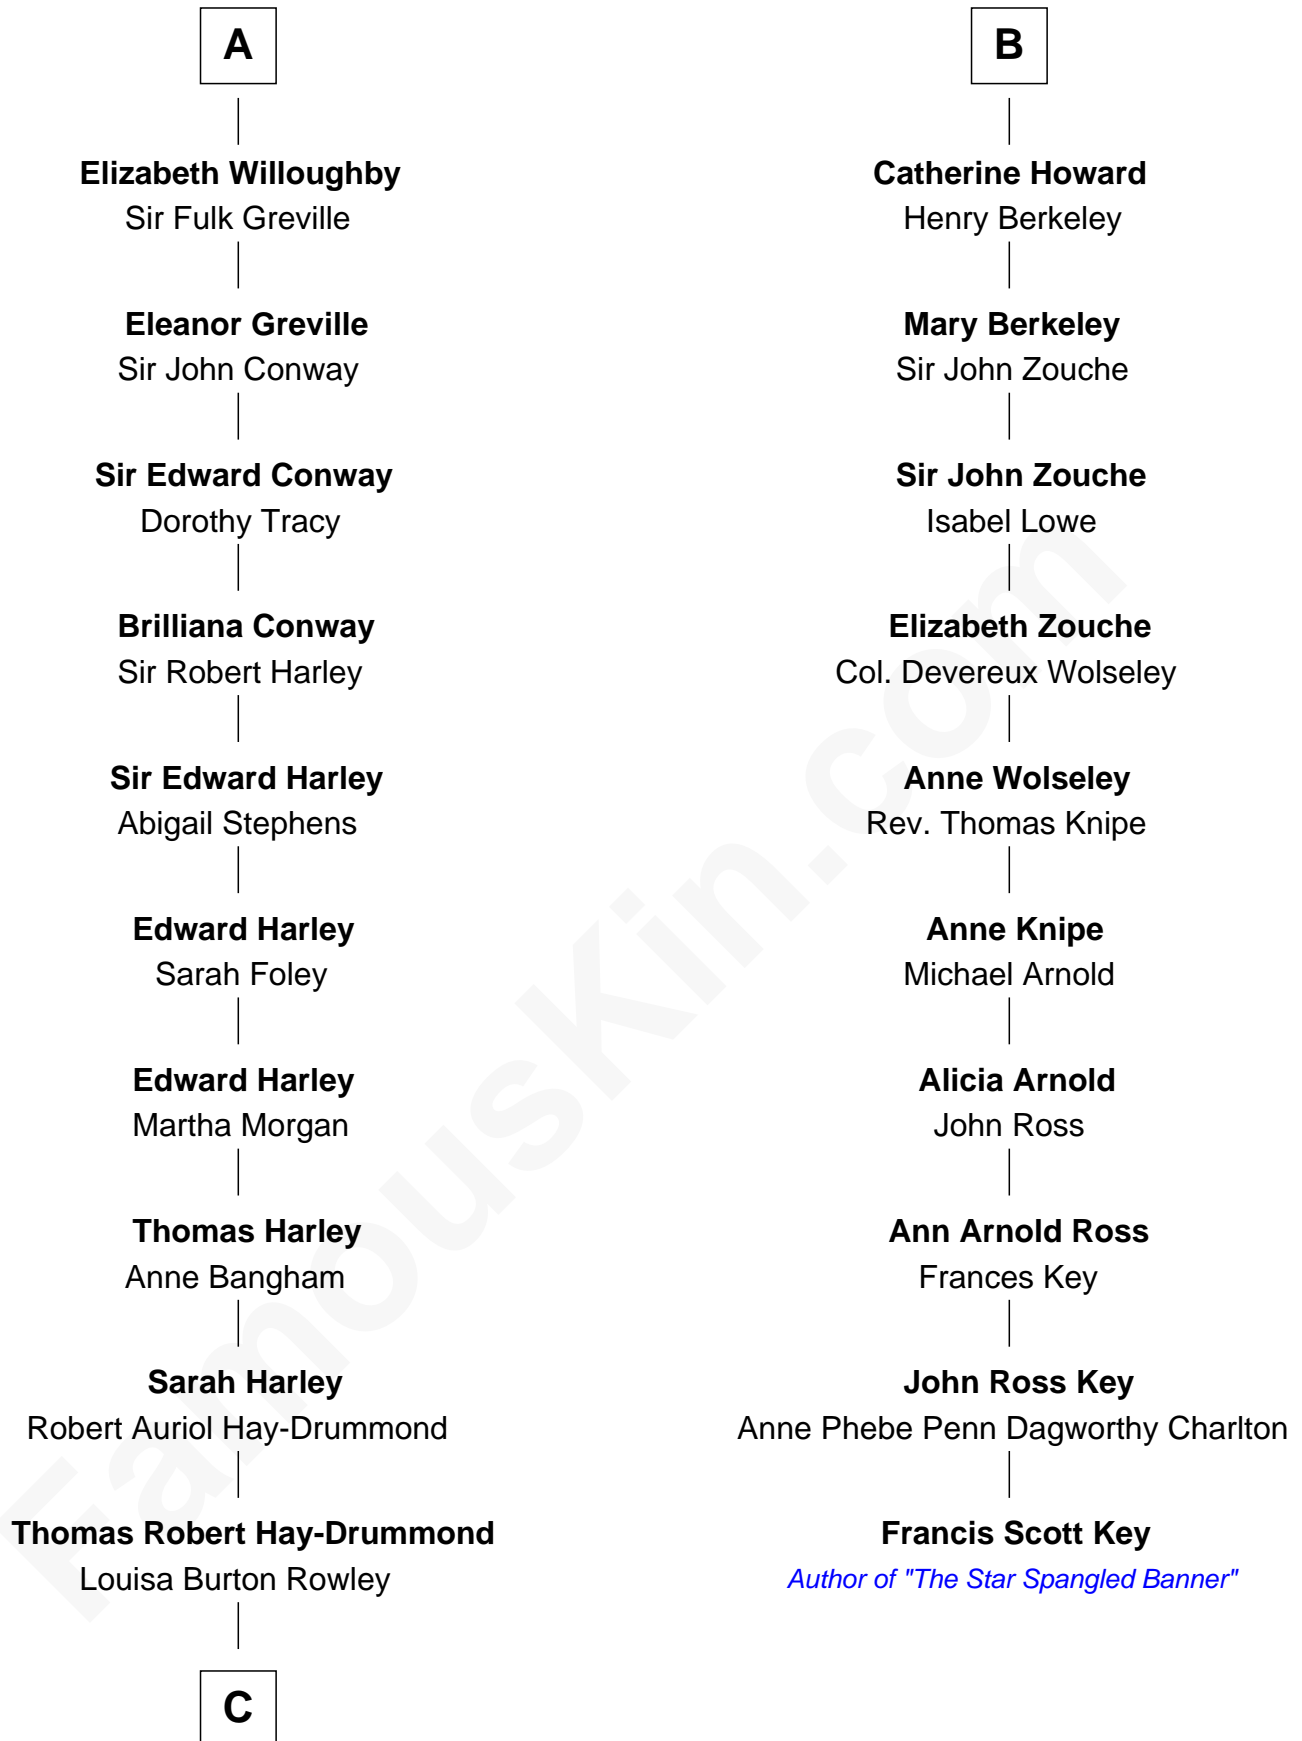

FamousKin.com
Relationship Chart of
Sir Ranulph Fiennes
English Polar Explorer

16th cousin 4 times removed of

Francis Scott Key
Author of "The Star Spangled Banner"

C

—
Augusta Sophia Hay

John Fiennes Twisleton-Wykeham-Fiennes

—
Sir Eustace Edward Twisleton-Wykeham-Fiennes

Florence Agnes Rathfelder

—
Sir Ranulph Twisleton-Wykeham-Fiennes

Audrey Joan Newson

—
Sir Ranulph Fiennes

English Polar Explorer

FamousKin.com