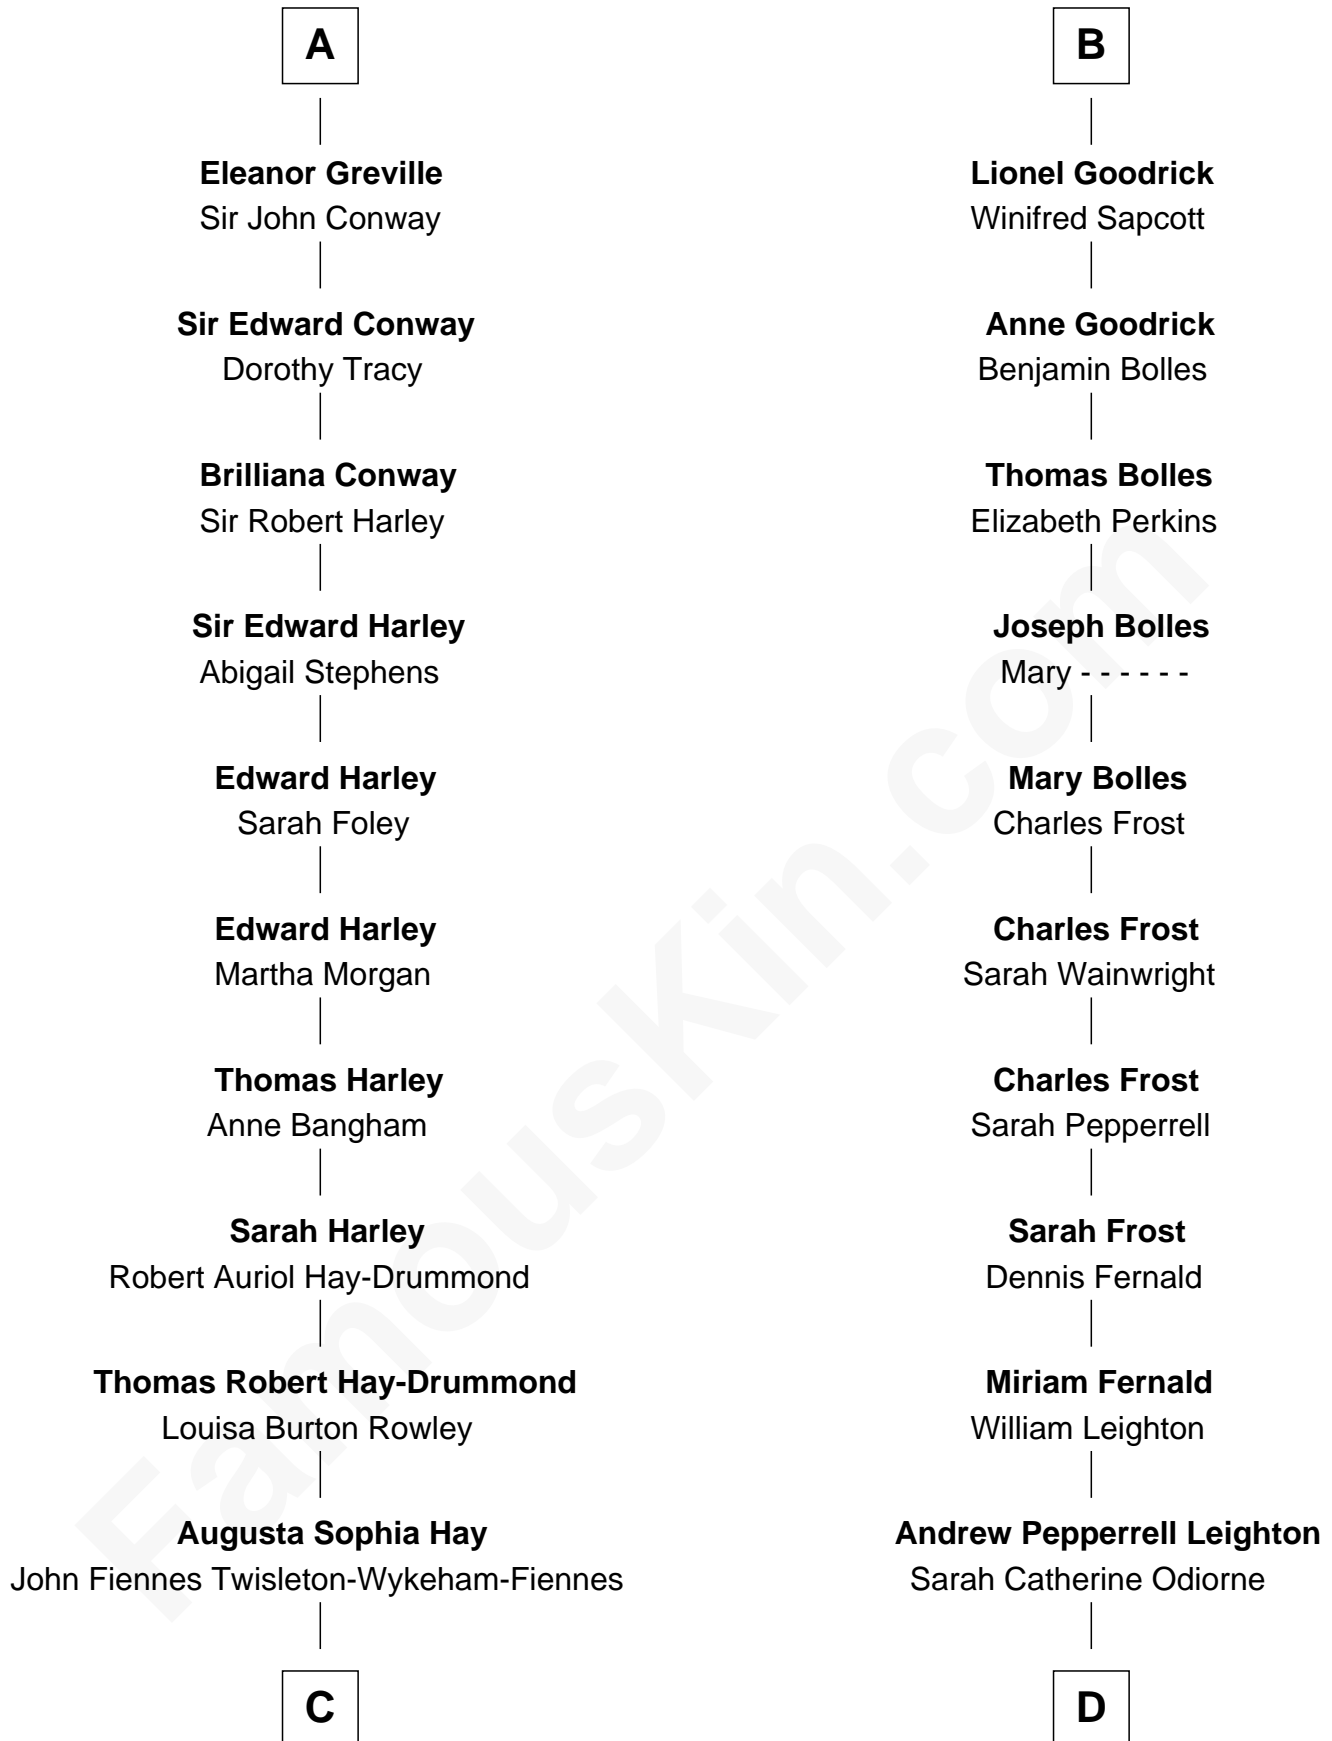

FamousKin.com
Relationship Chart of
Sir Ranulph Fiennes
English Polar Explorer

18th cousin 1 time removed of

John Fremont Hill
45th Governor of Maine

C

Sir Eustace Edward Twisleton-Wykeham-Fiennes

Florence Agnes Rathfelder

Sir Ranulph Twisleton-Wykeham-Fiennes

Audrey Joan Newson

Sir Ranulph Fiennes

English Polar Explorer

D

Miriam Leighton

William Hill

John Fremont Hill

45th Governor of Maine

FamousKin.com