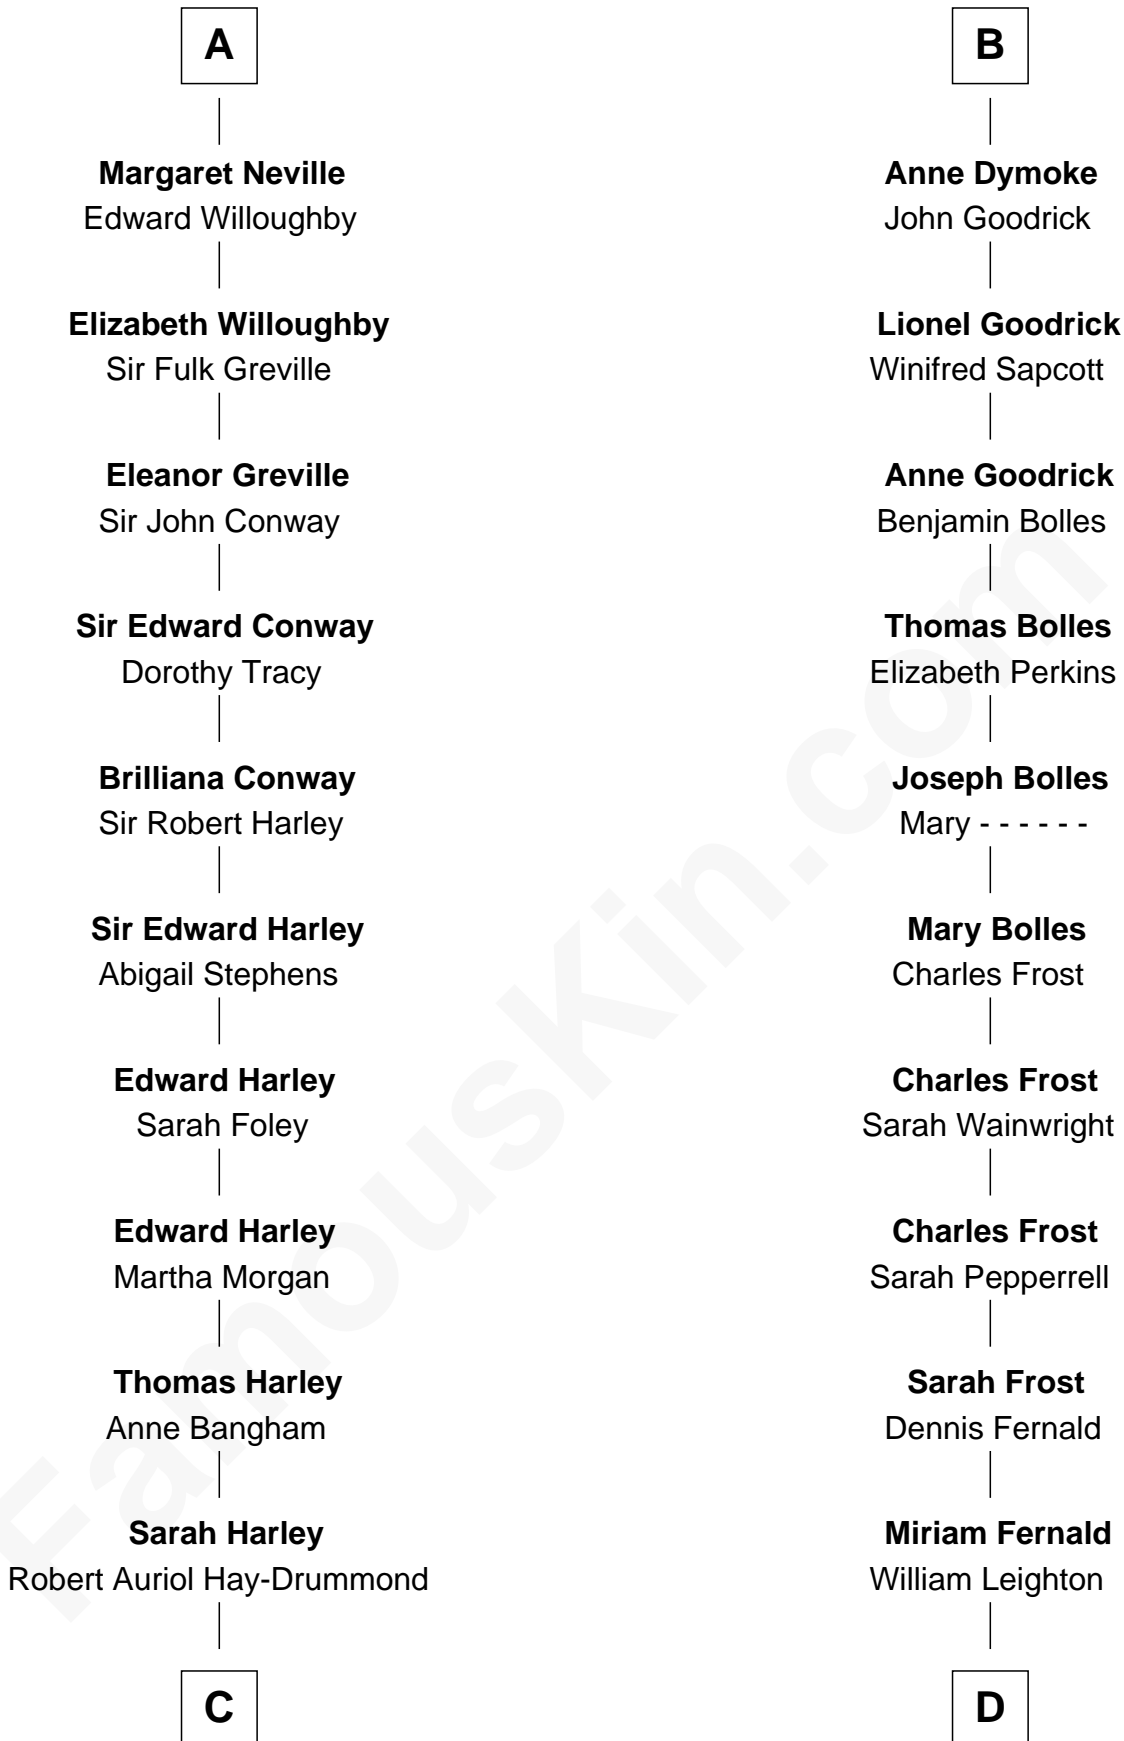

FamousKin.com

Relationship Chart of

Sir Ranulph Fiennes

English Polar Explorer

19th cousin 2 times removed of

John Fremont Hill

45th Governor of Maine

C

Audrey Joan Newson

Sir Ranulph Fiennes

English Polar Explorer

D

Andrew Pepperrell Leighton

Sarah Catherine Odiorne

Miriam Leighton

William Hill