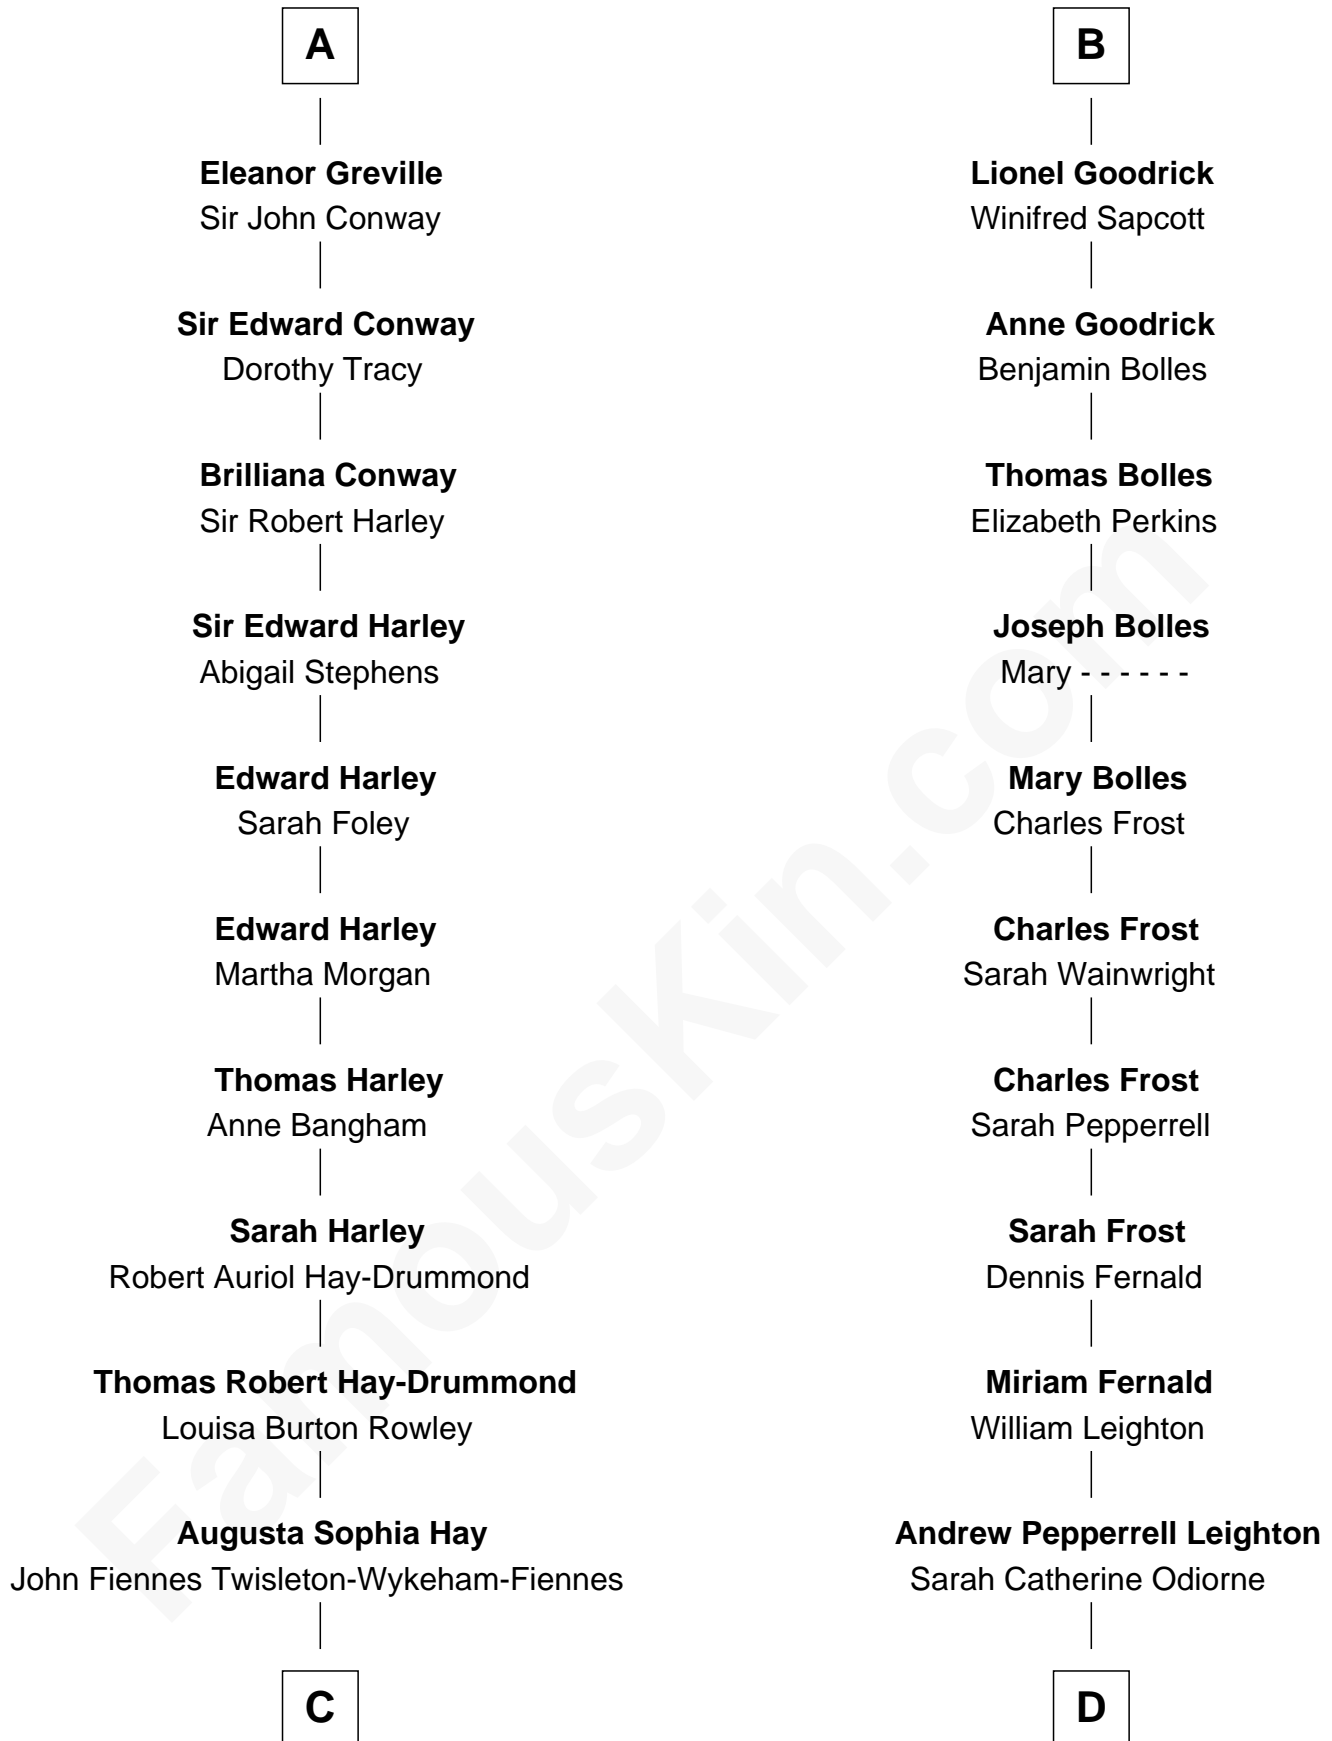

## Relationship Chart of

**Sir Ranulph Fiennes**

*English Polar Explorer*

18th cousin 1 time removed of

**John Fremont Hill**

*45th Governor of Maine*

**Sir Henry de Percy**

*Idoine de Clifford*

**C**

**Sir Eustace Edward Twisleton-Wykeham-Fiennes**

Florence Agnes Rathfelder

**Sir Ranulph Twisleton-Wykeham-Fiennes**

Audrey Joan Newson

**Sir Ranulph Fiennes**

*English Polar Explorer*

**D**