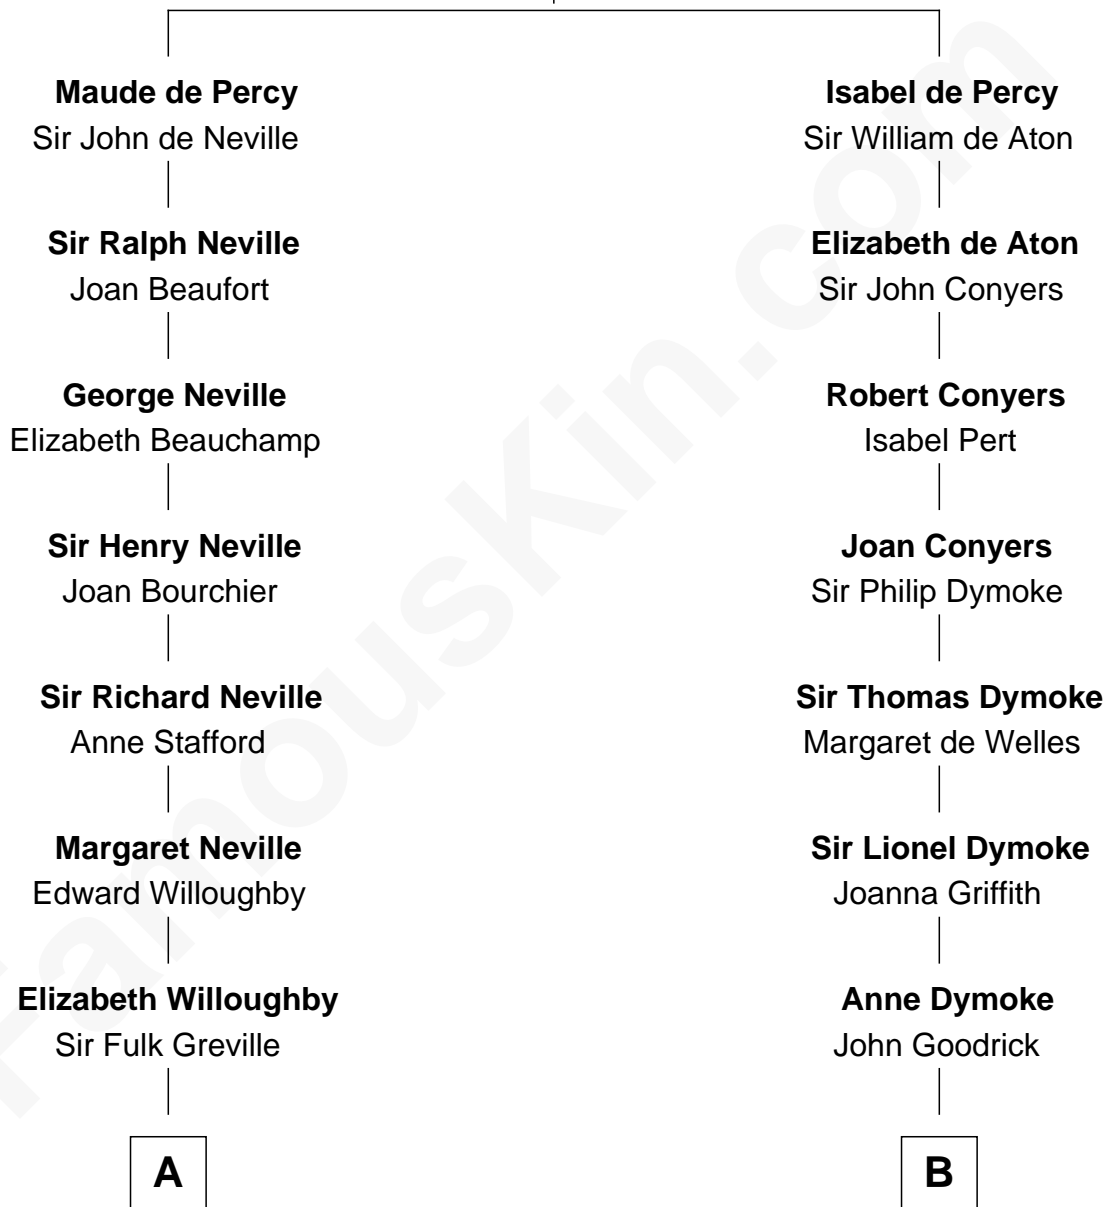

## Relationship Chart of

**Sir Ranulph Fiennes**

*English Polar Explorer*

18th cousin 1 time removed of

**John Fremont Hill**

*45th Governor of Maine*

**Sir Henry de Percy**

*Idoine de Clifford*

**C**

**Sir Eustace Edward Twisleton-Wykeham-Fiennes**

Florence Agnes Rathfelder

**Sir Ranulph Twisleton-Wykeham-Fiennes**

Audrey Joan Newson

**Sir Ranulph Fiennes**

*English Polar Explorer*

**D**

**Miriam Leighton**

William Hill

**John Fremont Hill**

*45th Governor of Maine*

FamousKin.com