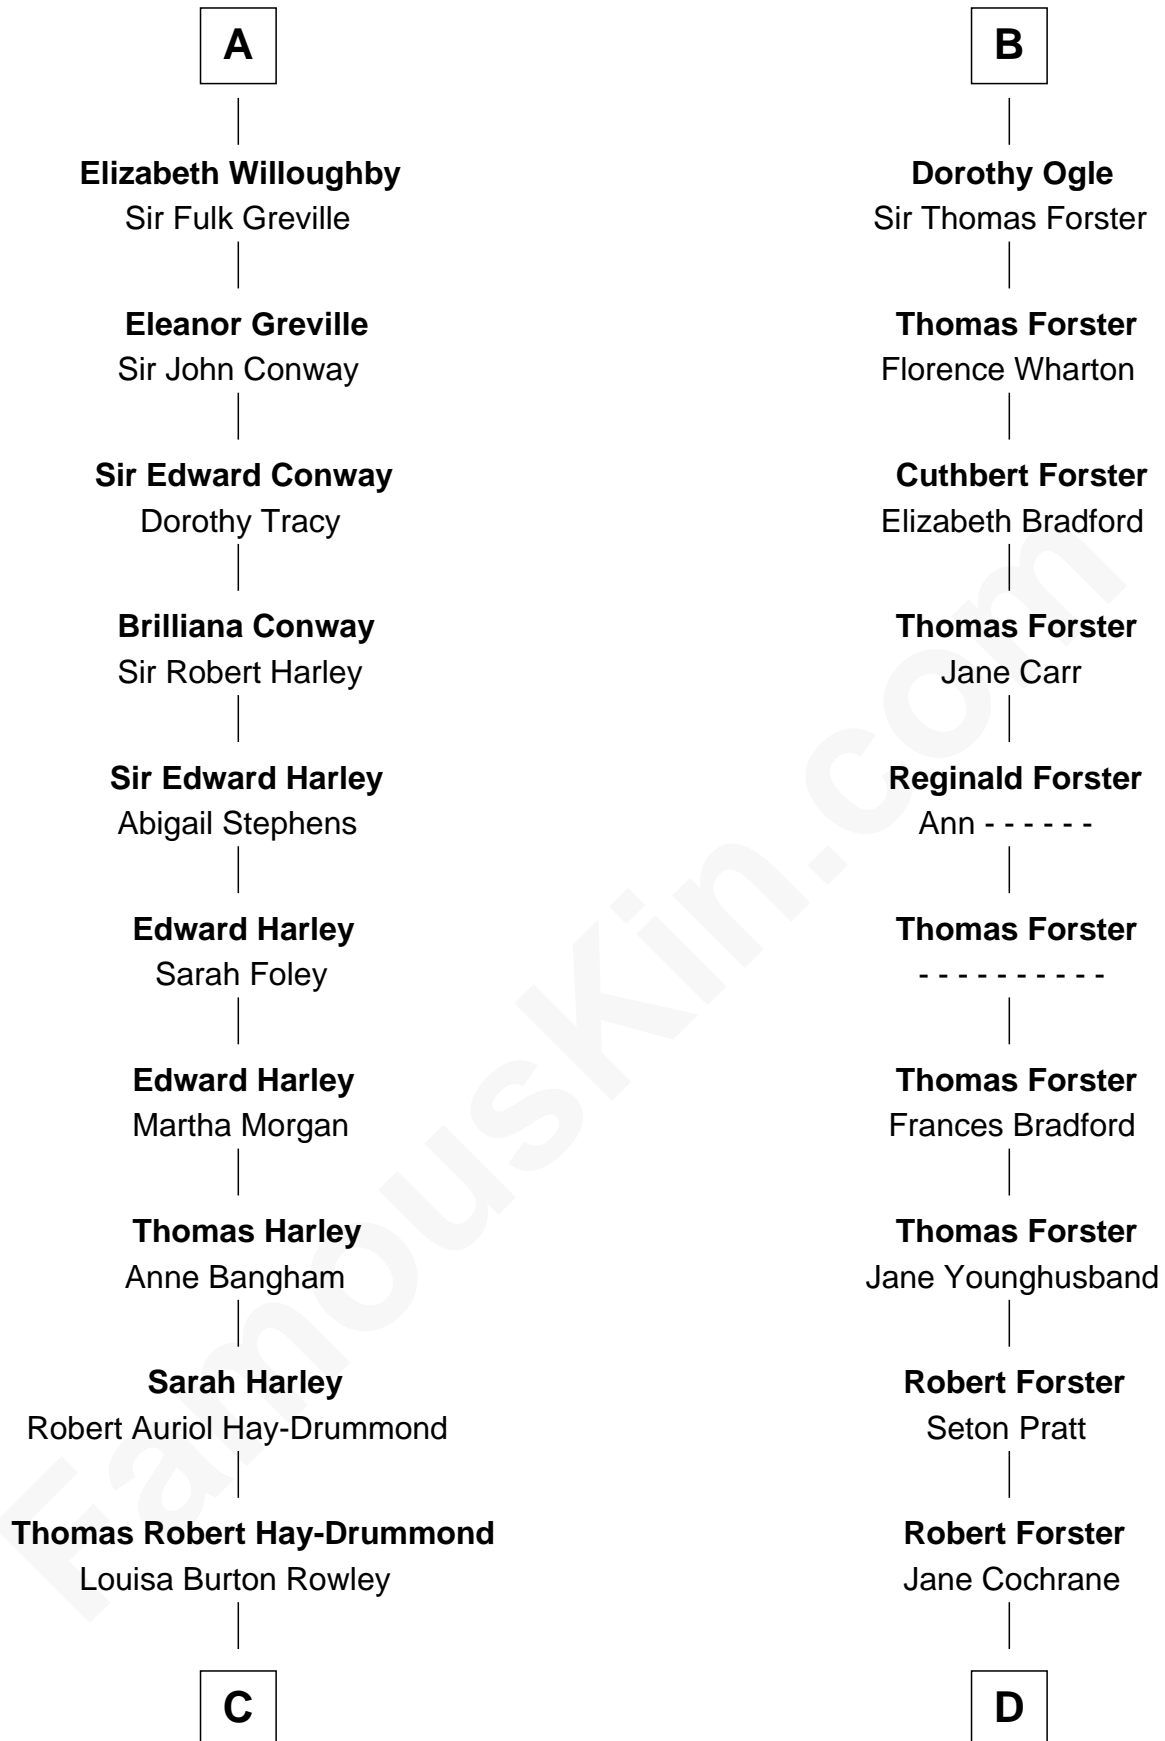

FamousKin.com Relationship Chart of

Sir Ranulph Fiennes

English Polar Explorer

20th cousin of

Brian Forster

TV Actor

C

Augusta Sophia Hay

John Fiennes Twisleton-Wykeham-Fiennes

Sir Eustace Edward Twisleton-Wykeham-Fiennes

Florence Agnes Rathfelder

Sir Ranulph Twisleton-Wykeham-Fiennes

Audrey Joan Newson

Sir Ranulph Fiennes

English Polar Explorer