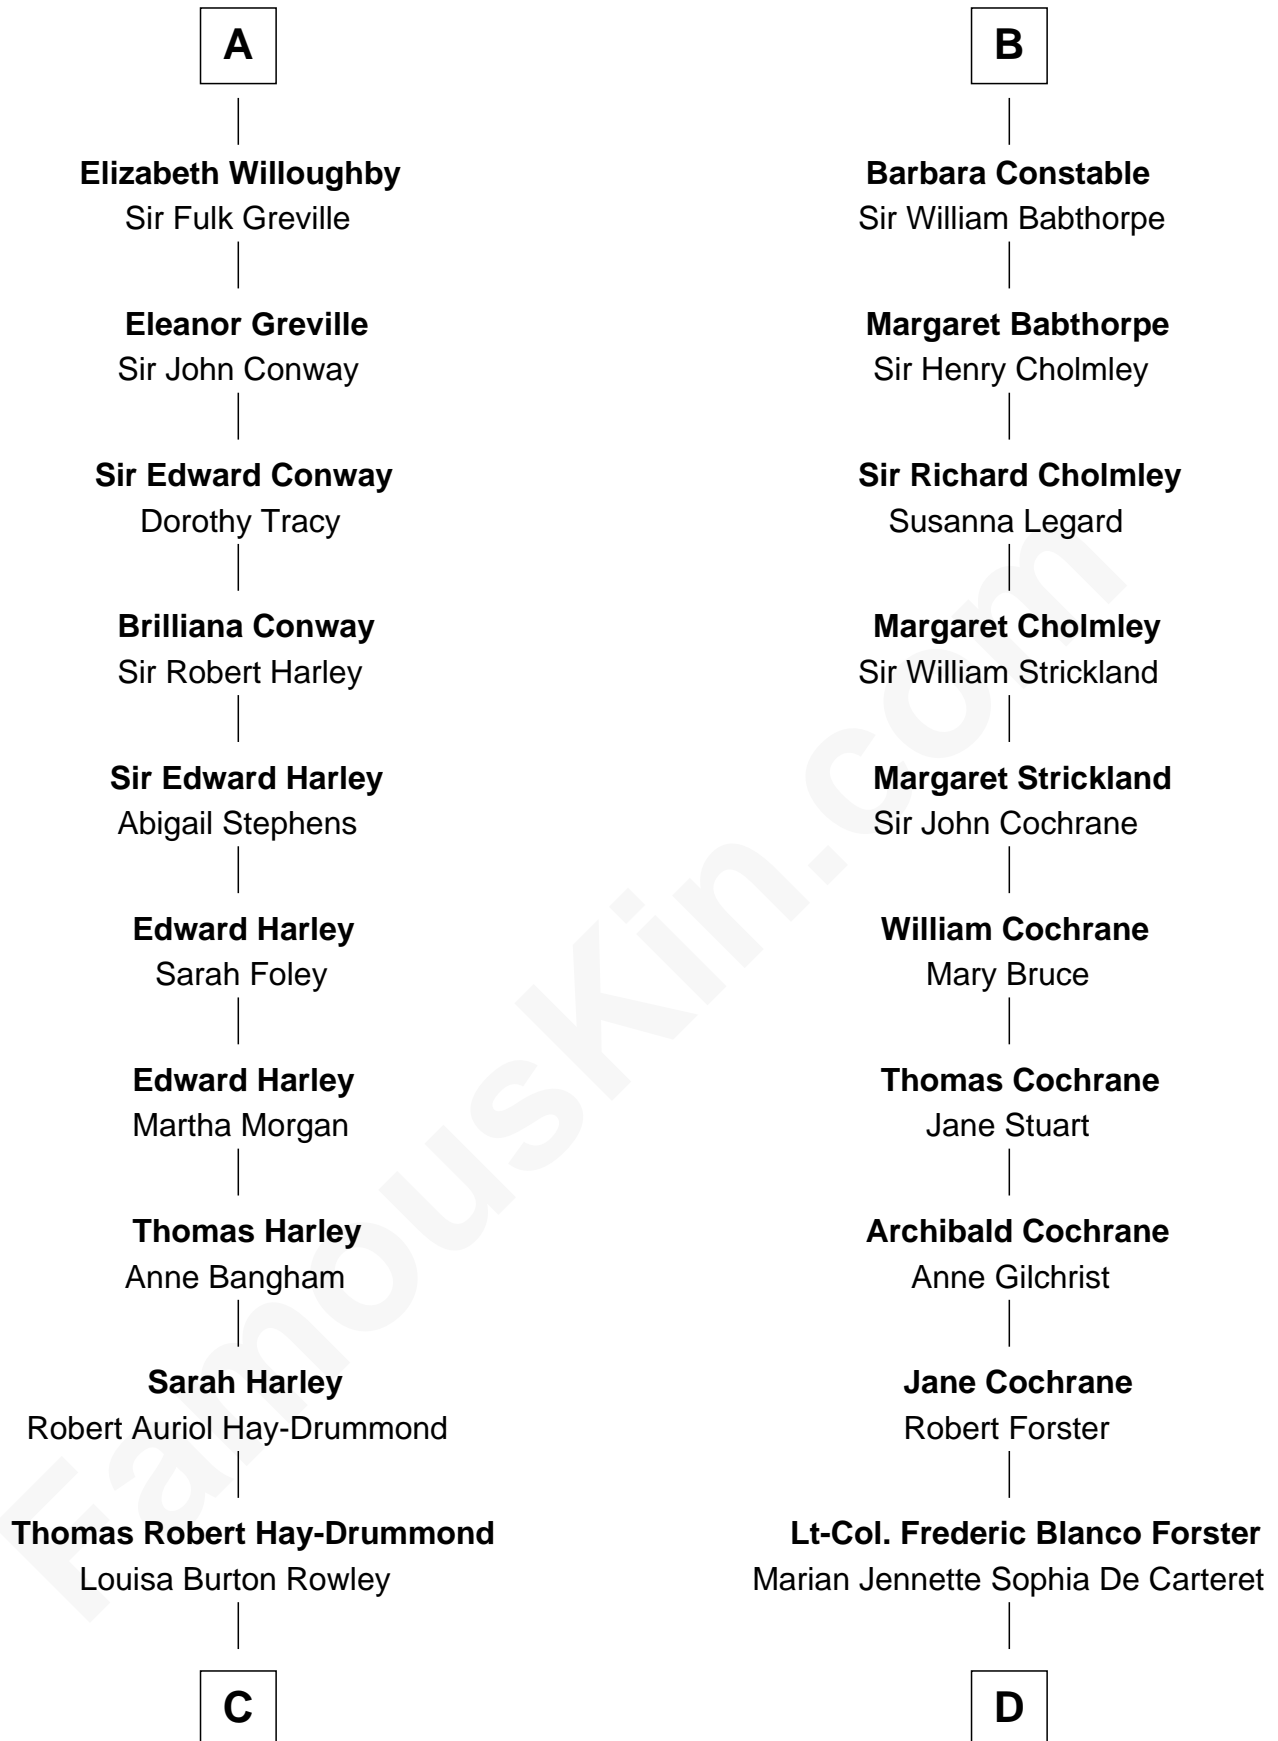

FamousKin.com
Relationship Chart of
Sir Ranulph Fiennes
English Polar Explorer

18th cousin 2 times removed of

Peter Forster
TV and Movie Actor

C

Augusta Sophia Hay

John Fiennes Twisleton-Wykeham-Fiennes

Sir Eustace Edward Twisleton-Wykeham-Fiennes

Florence Agnes Rathfelder

Sir Ranulph Twisleton-Wykeham-Fiennes

Audrey Joan Newson

Sir Ranulph Fiennes

English Polar Explorer

D

Frederic Percy Cochrane Forster

Alice Mary Biggs