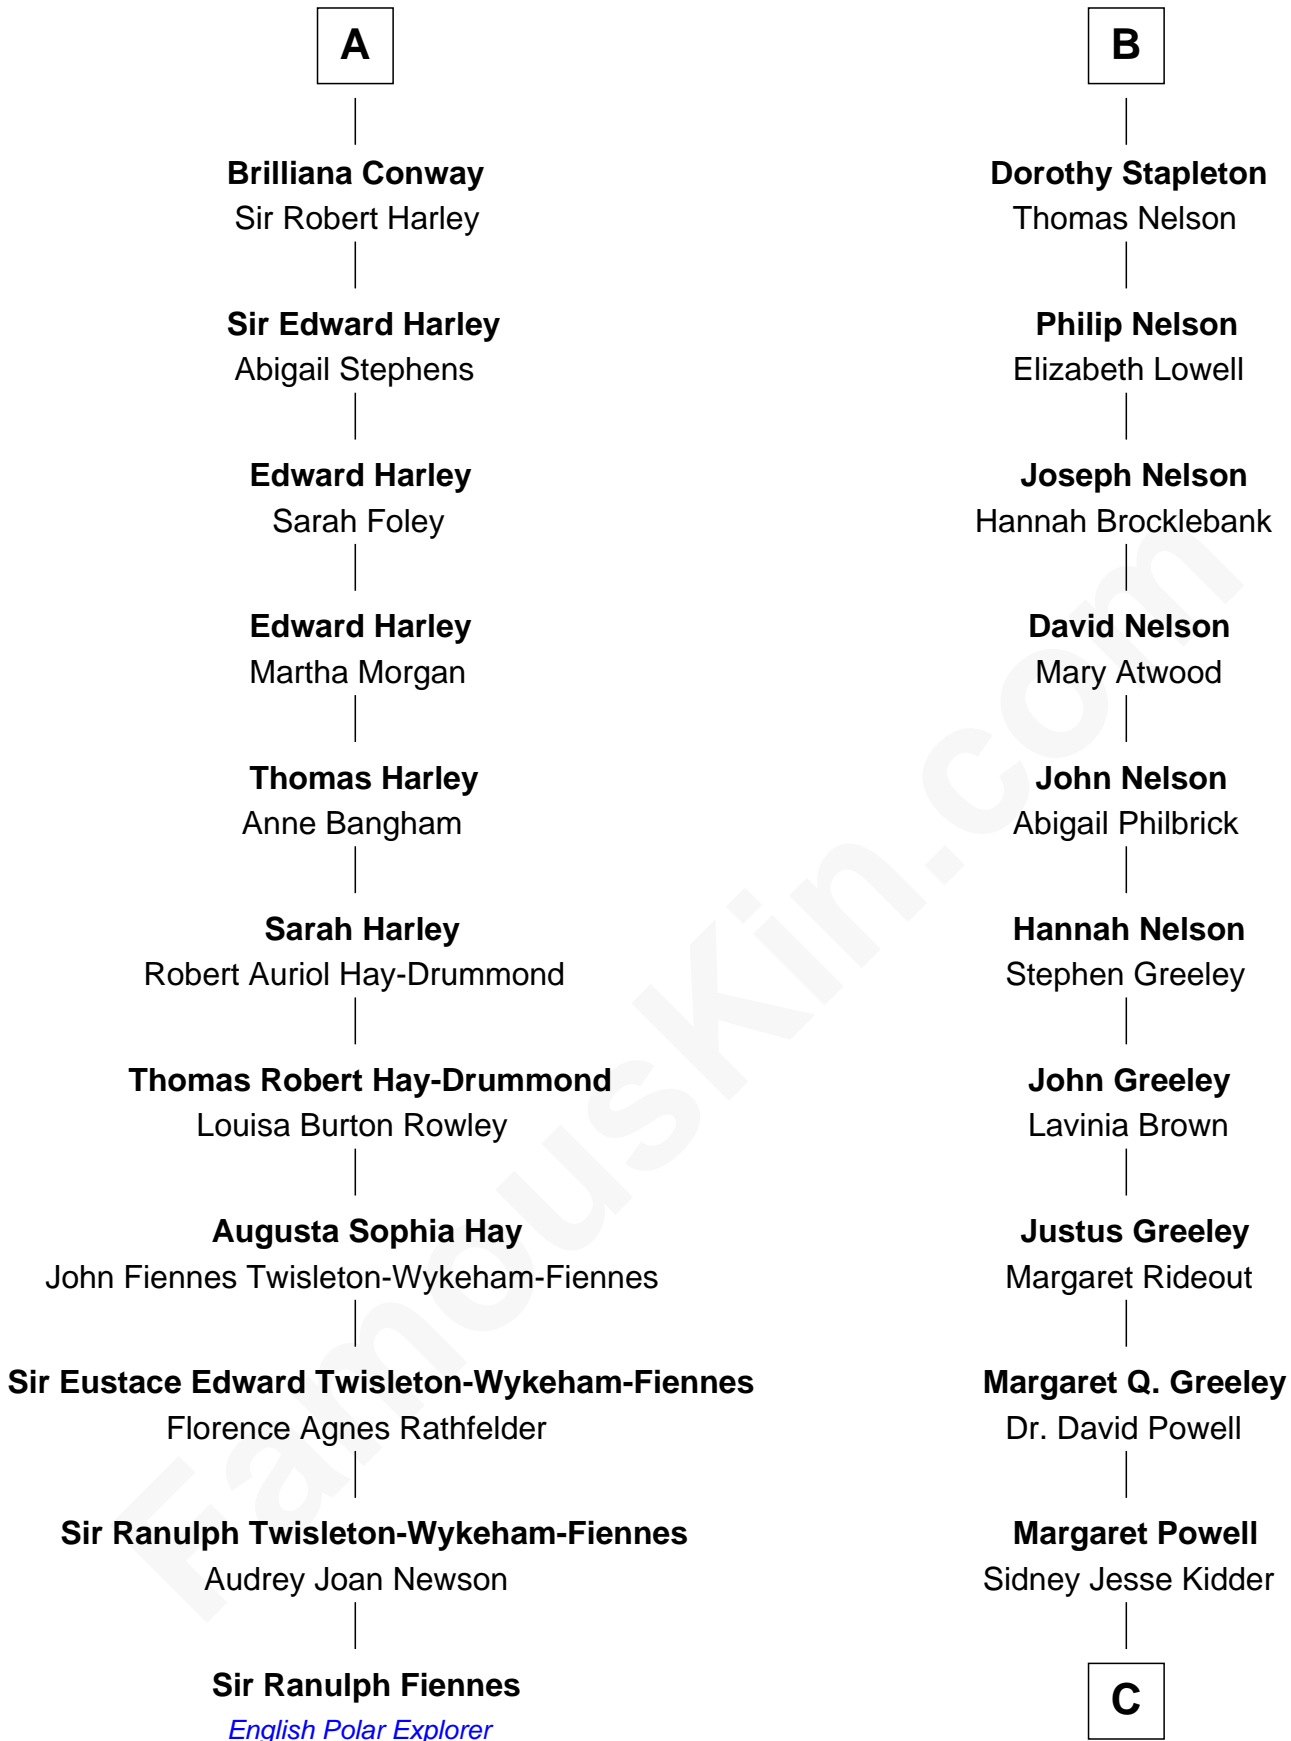

## Relationship Chart of

**Sir Ranulph Fiennes**

*English Polar Explorer*

17th cousin 1 time removed of

**Margot Kidder**

*TV and Movie Actress*

C

**Kendall Kidder**  
Jocelyn Mary Wilson