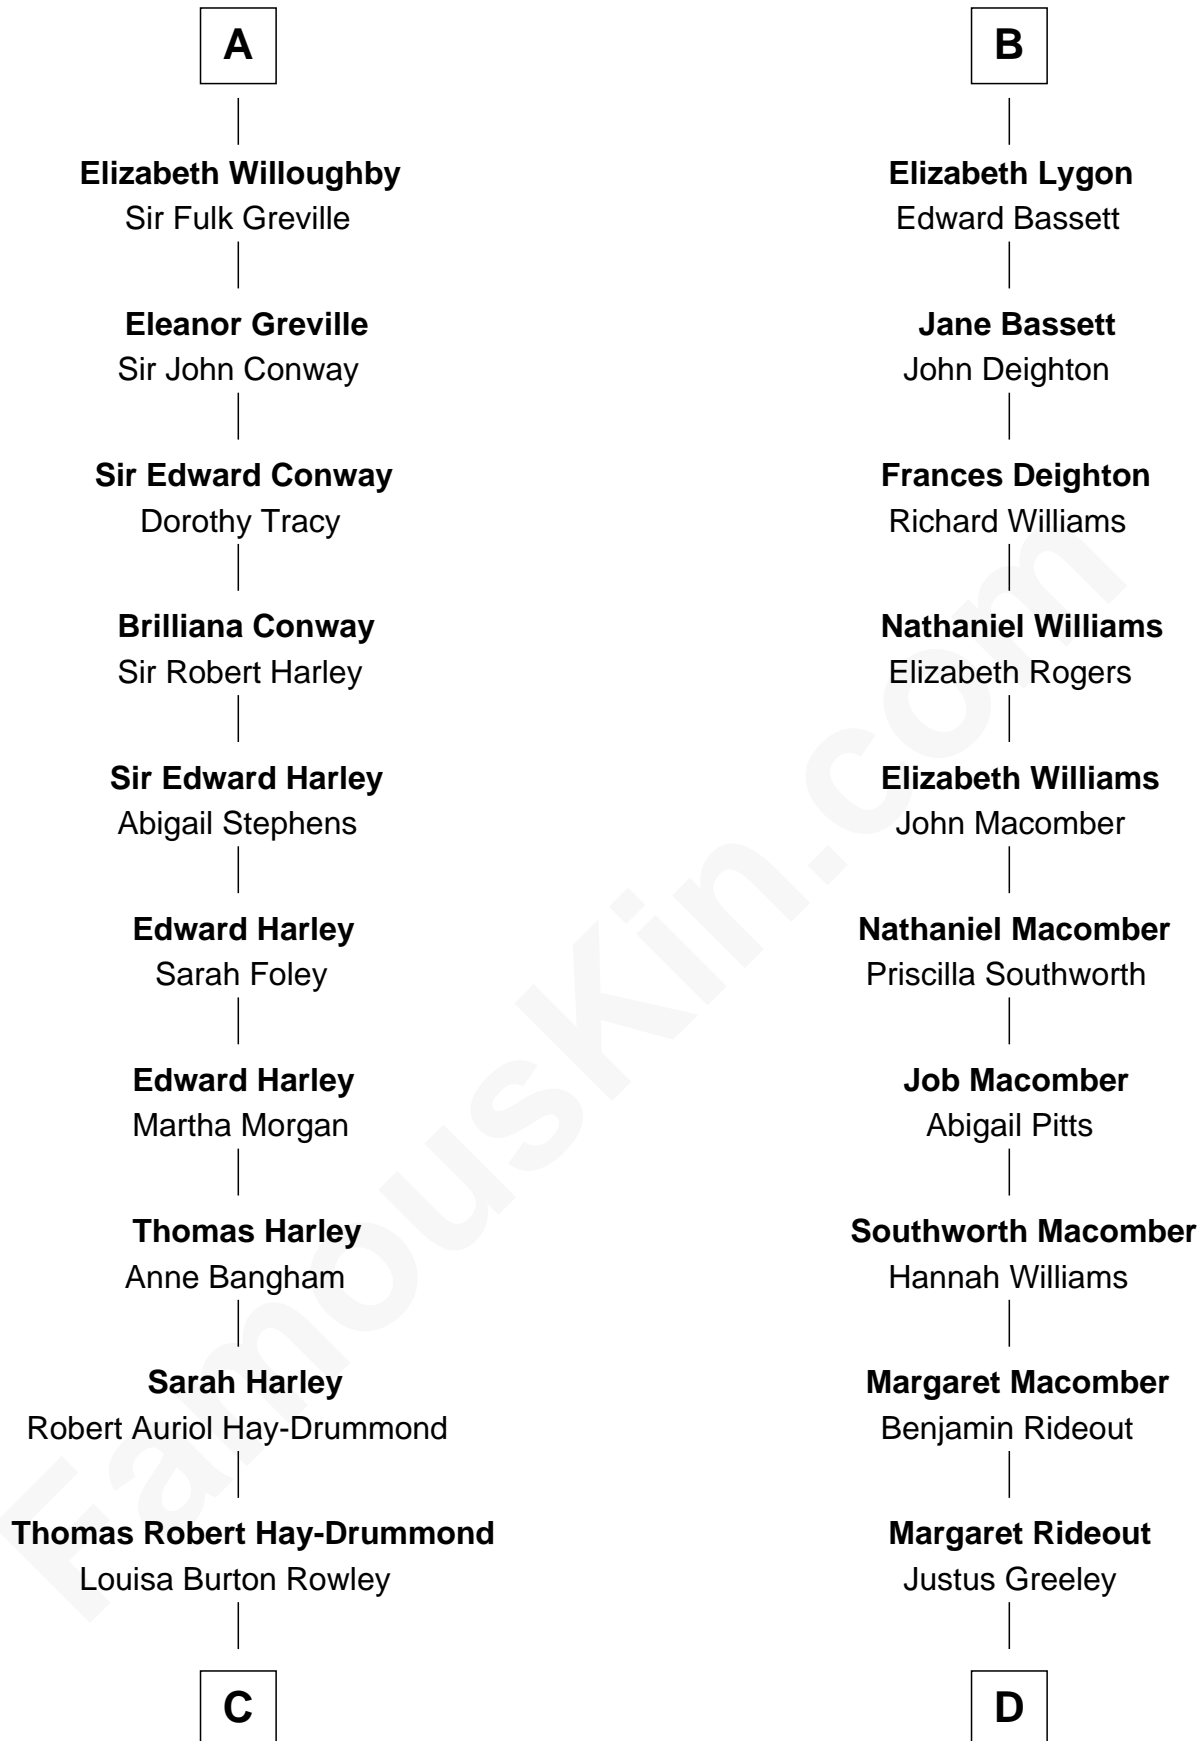

FamousKin.com

Relationship Chart of

Sir Ranulph Fiennes

English Polar Explorer

20th cousin of

Margot Kidder

TV and Movie Actress

Sir William de Bohun
Elizabeth de Badlesmere