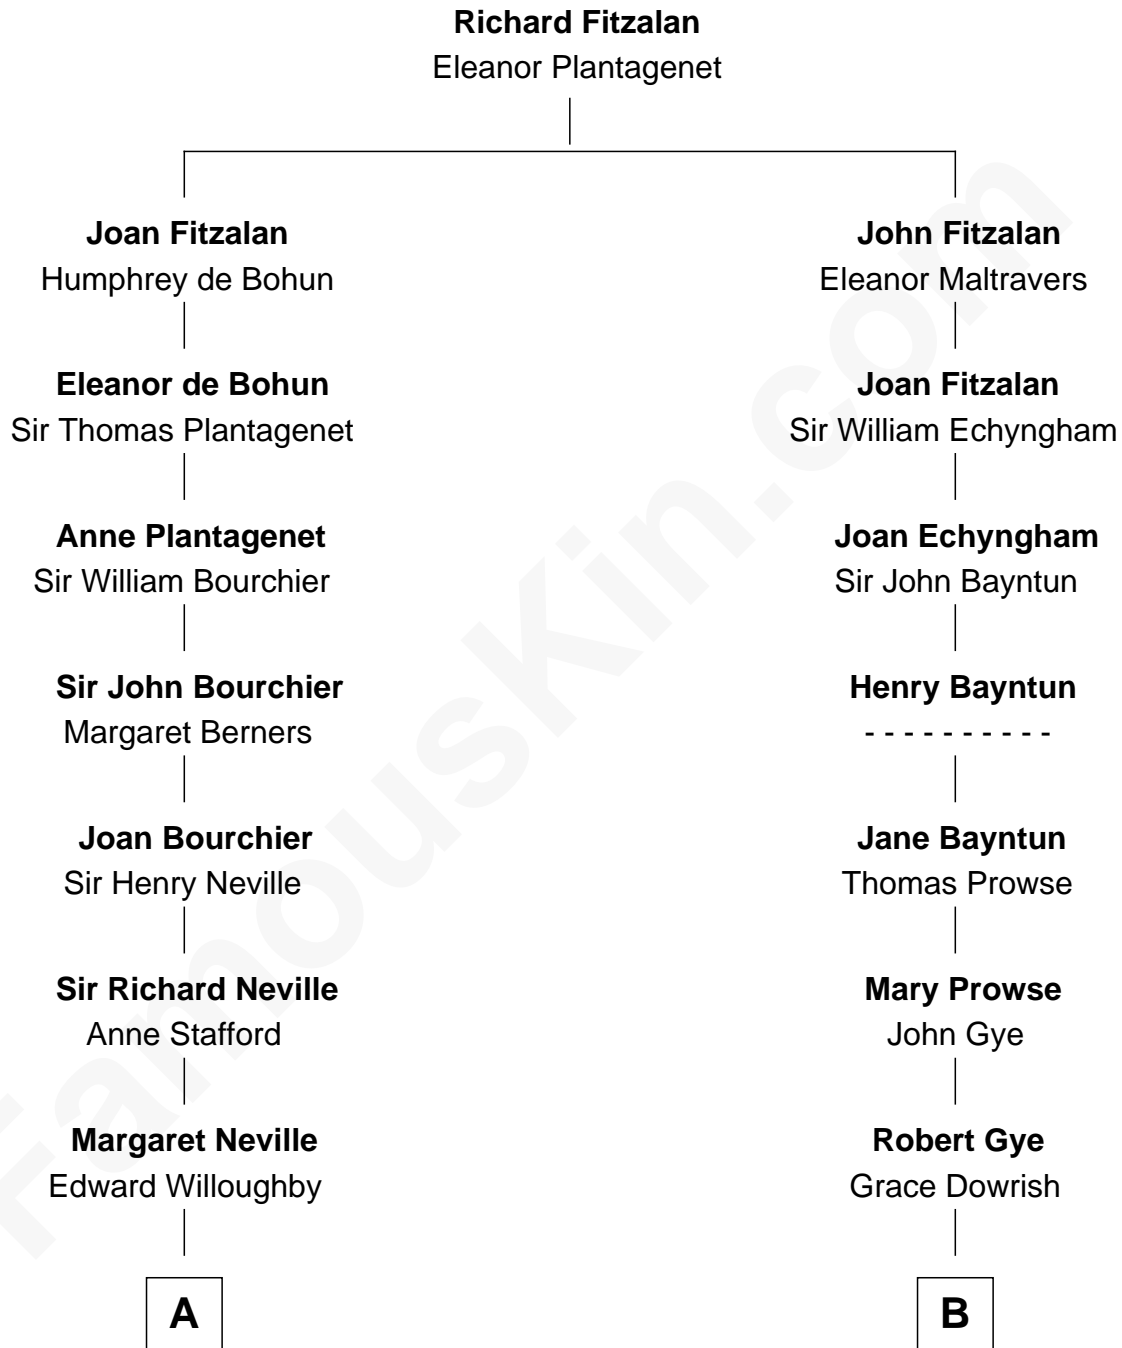

FamousKin.com
Relationship Chart of
Sir Ranulph Fiennes
English Polar Explorer

14th cousin 6 times removed of
Samuel Cony
31st Governor of Maine

C

—
Augusta Sophia Hay

John Fiennes Twisleton-Wykeham-Fiennes

—
Sir Eustace Edward Twisleton-Wykeham-Fiennes

Florence Agnes Rathfelder

—
Sir Ranulph Twisleton-Wykeham-Fiennes

Audrey Joan Newson

—
Sir Ranulph Fiennes

English Polar Explorer

FamousKin.com