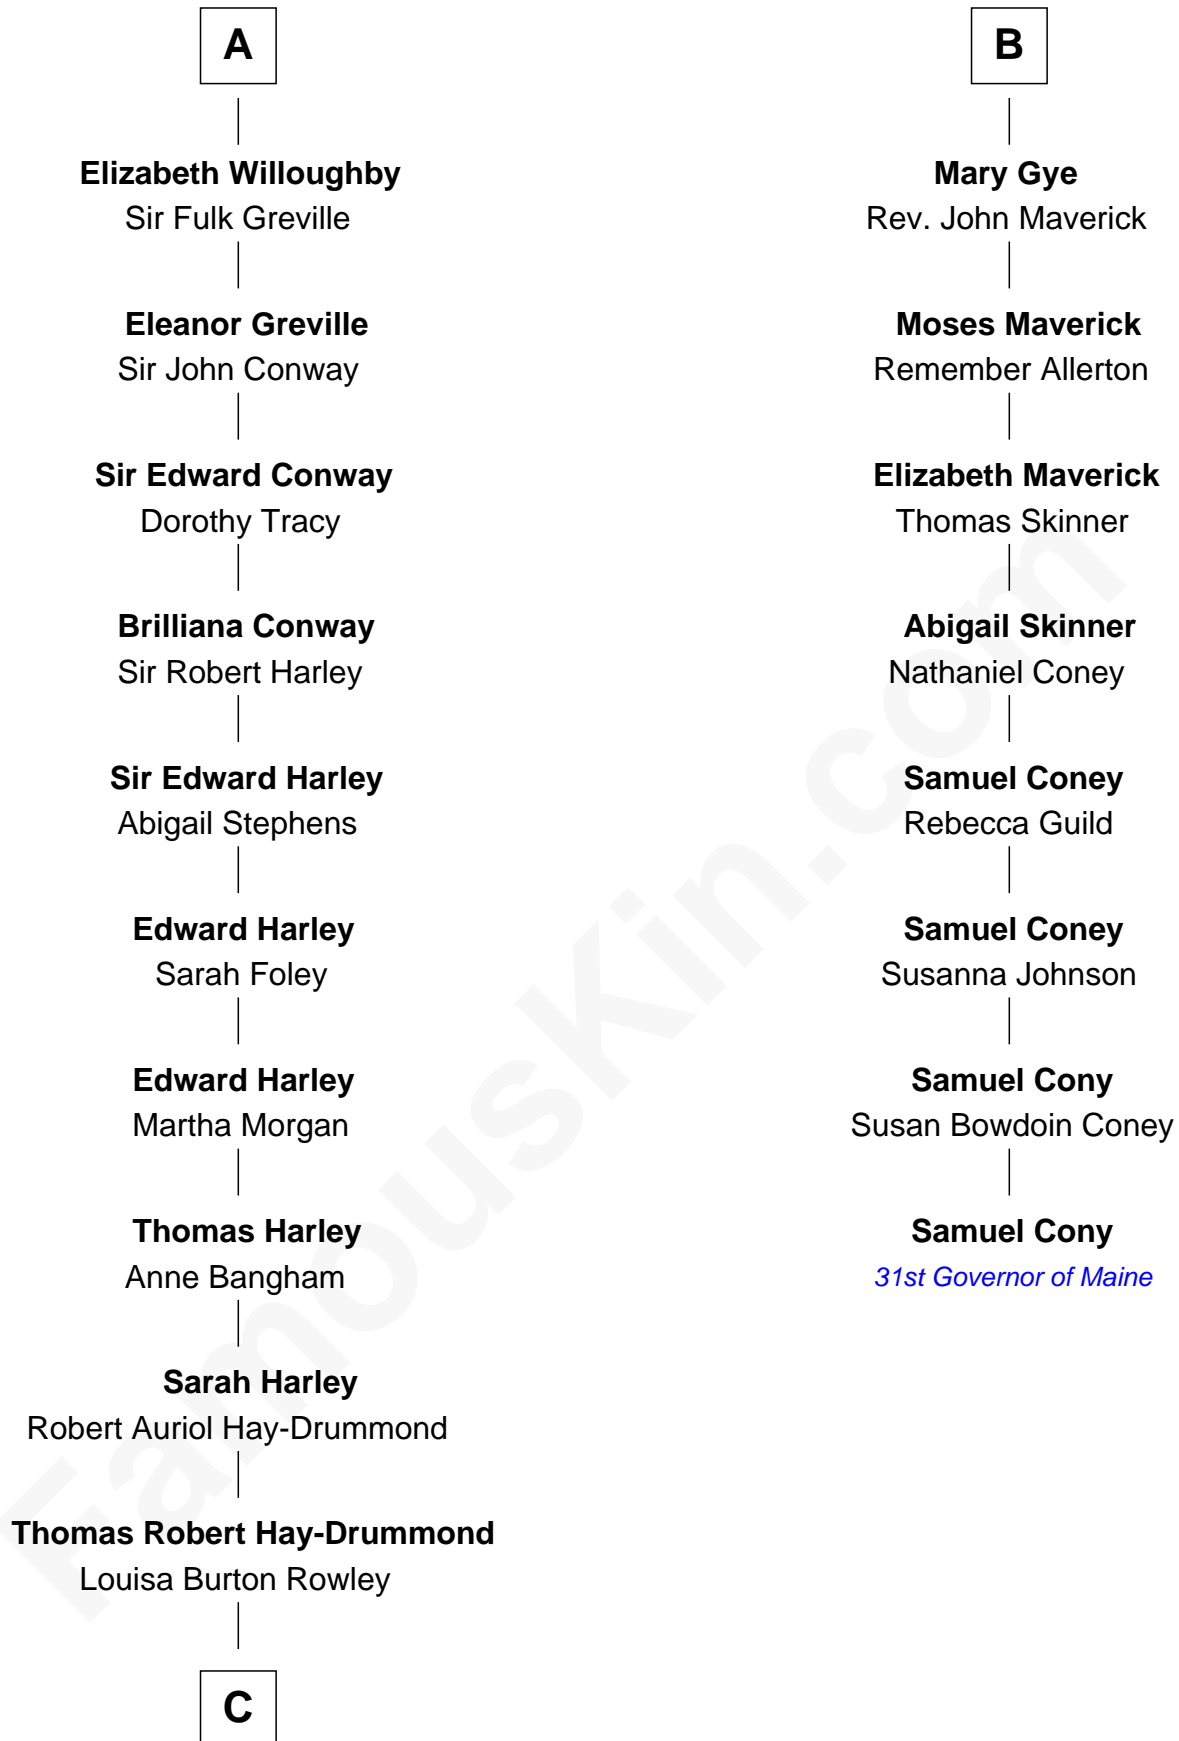

FamousKin.com
Relationship Chart of
Sir Ranulph Fiennes
English Polar Explorer

14th cousin 6 times removed of
Samuel Cony
31st Governor of Maine

C

—
Augusta Sophia Hay

John Fiennes Twisleton-Wykeham-Fiennes

—
Sir Eustace Edward Twisleton-Wykeham-Fiennes

Florence Agnes Rathfelder

—
Sir Ranulph Twisleton-Wykeham-Fiennes

Audrey Joan Newson

—
Sir Ranulph Fiennes

English Polar Explorer

FamousKin.com