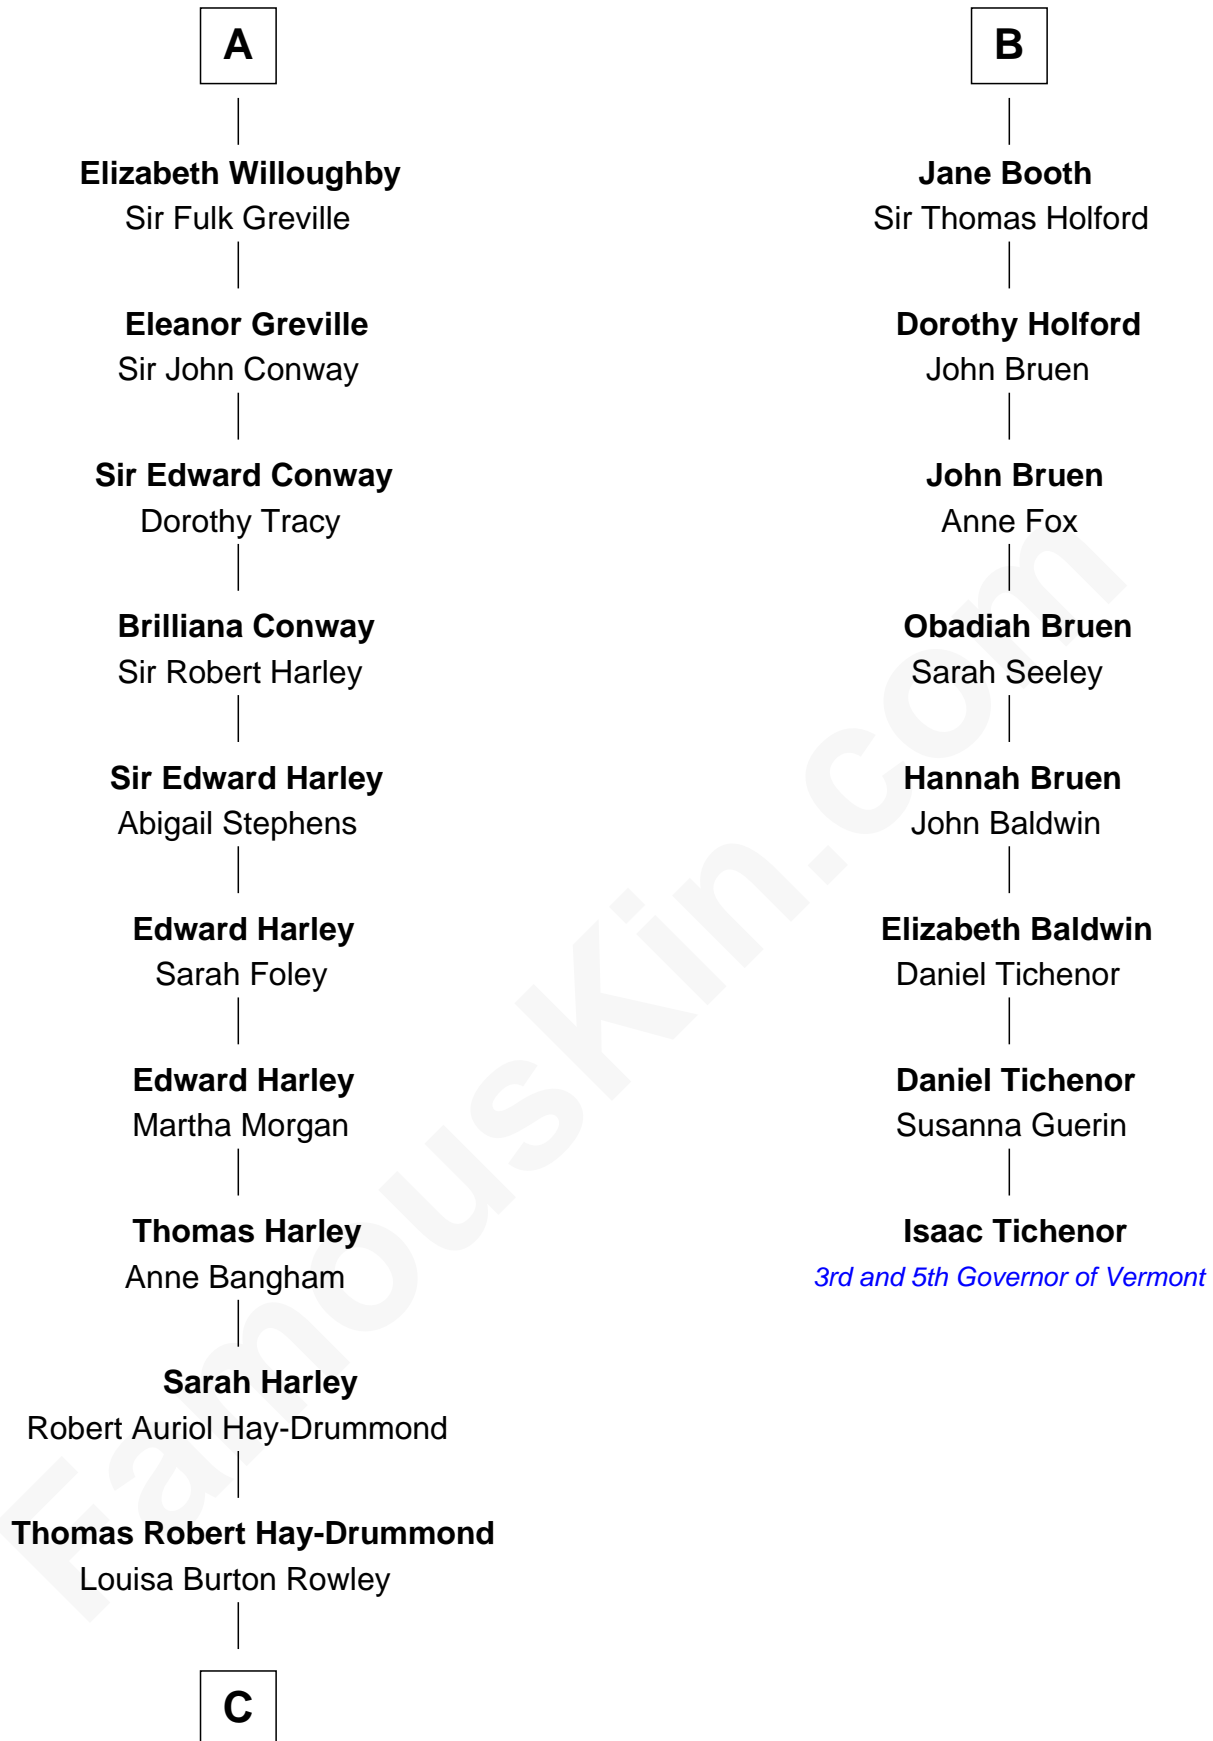

FamousKin.com

Relationship Chart of

Sir Ranulph Fiennes

English Polar Explorer

14th cousin 6 times removed of

Isaac Tichenor

3rd and 5th Governor of Vermont

C

English Polar Explorer

FamousKin.com