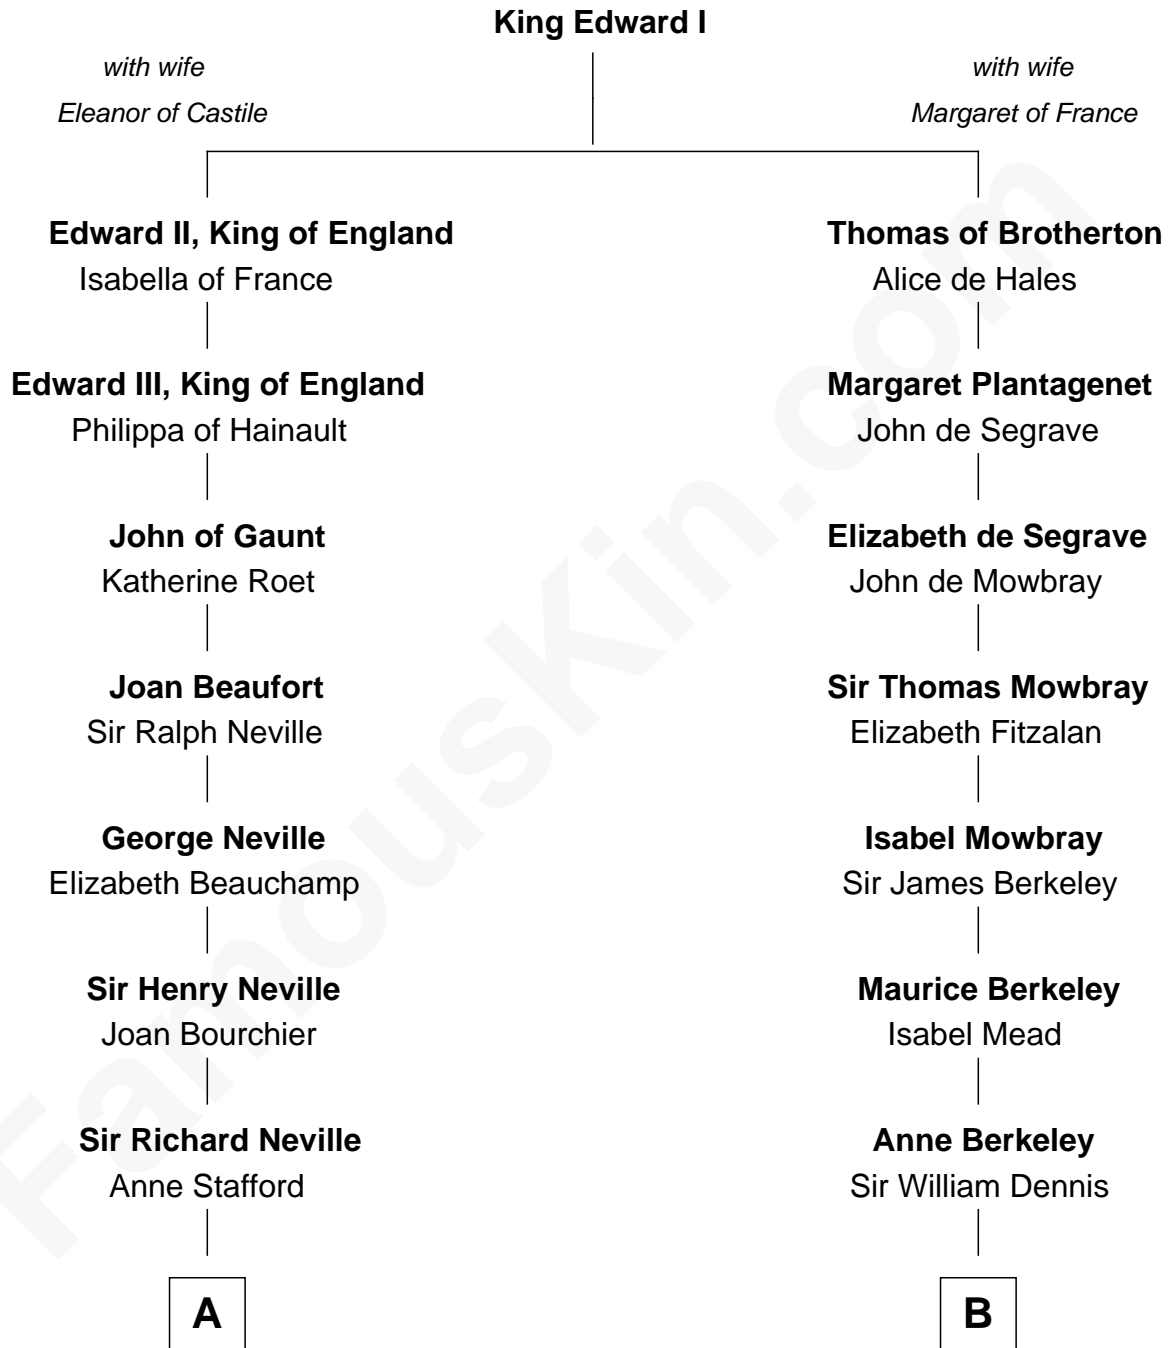

FamousKin.com
Relationship Chart of
Sir Ranulph Fiennes
English Polar Explorer

20th cousin 1 time removed of

Clare Eames
Silent Movie Actress

C

Thomas Robert Hay-Drummond

Louisa Burton Rowley

Augusta Sophia Hay

John Fiennes Twisleton-Wykeham-Fiennes

Sir Eustace Edward Twisleton-Wykeham-Fiennes

Florence Agnes Rathfelder

Sir Ranulph Twisleton-Wykeham-Fiennes

Audrey Joan Newson

Sir Ranulph Fiennes

English Polar Explorer