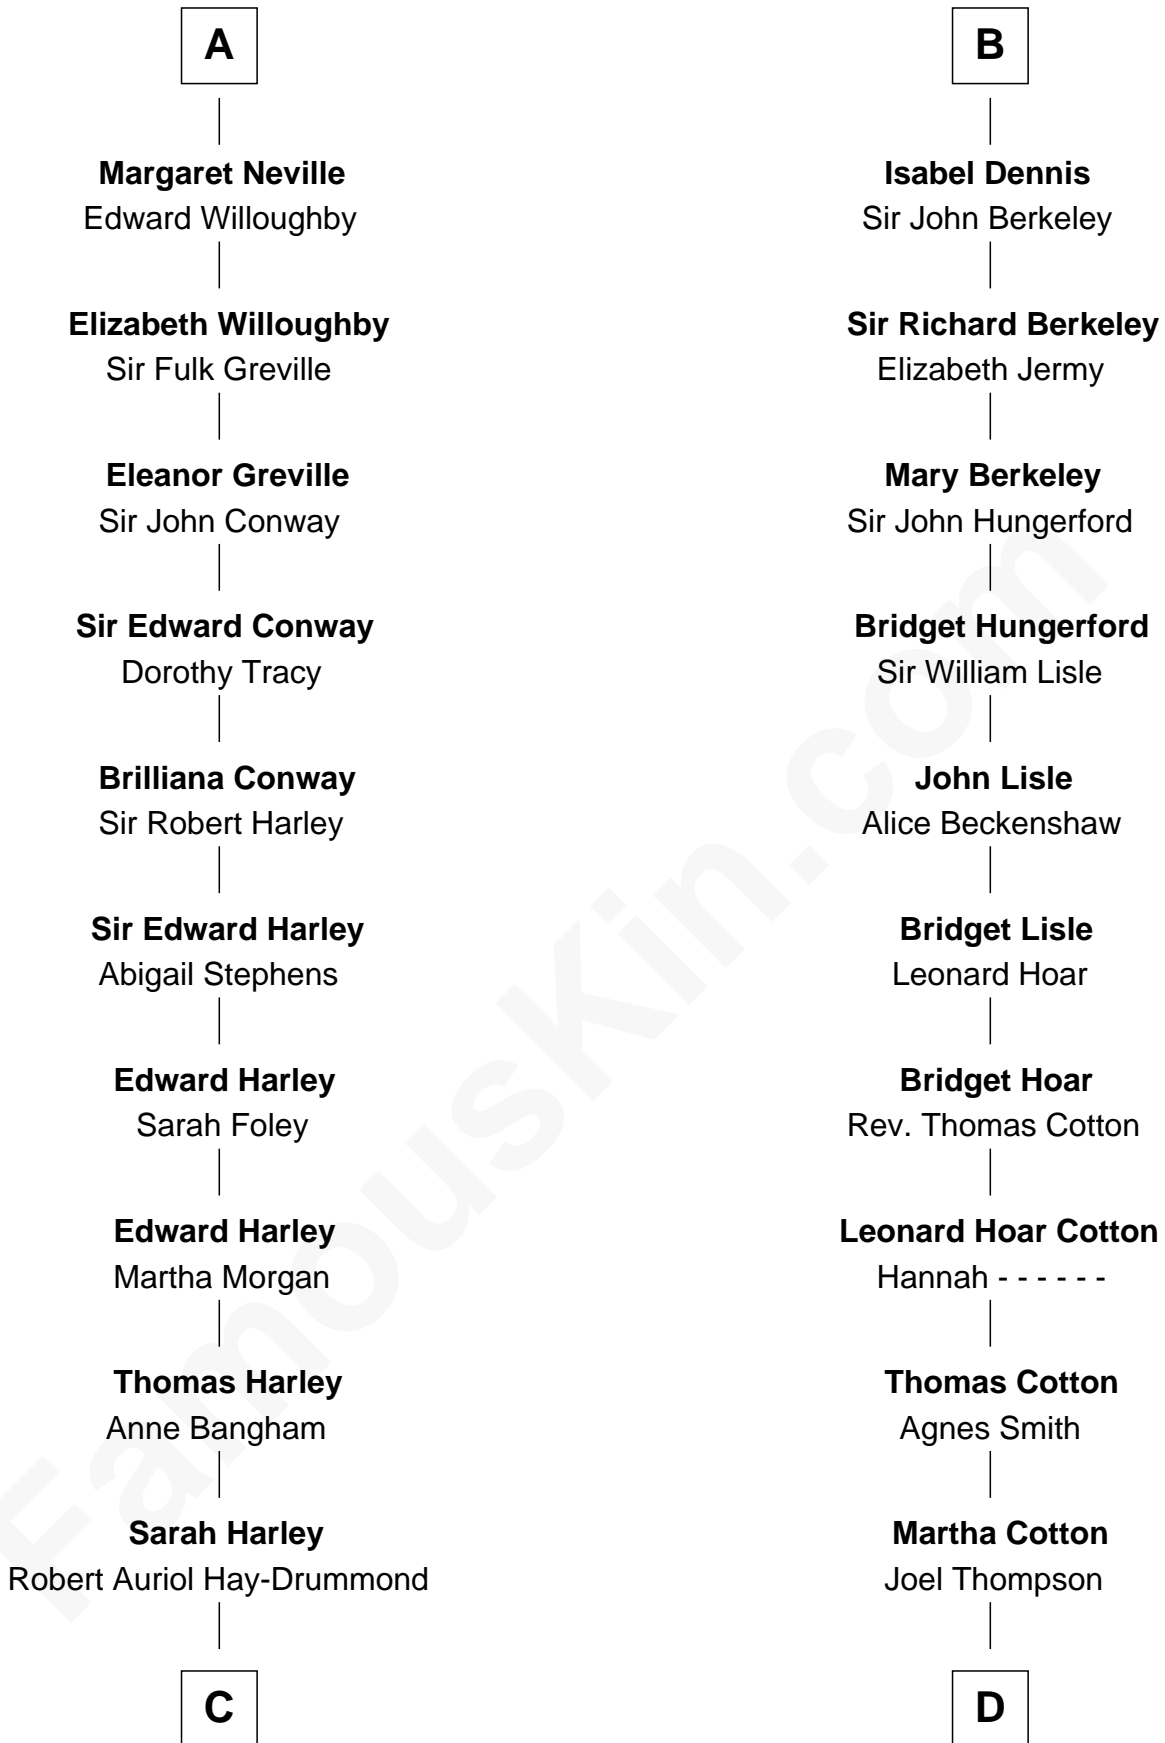

FamousKin.com
Relationship Chart of
Sir Ranulph Fiennes
English Polar Explorer

20th cousin 1 time removed of

Clare Eames
Silent Movie Actress

C

Thomas Robert Hay-Drummond

Louisa Burton Rowley

Augusta Sophia Hay

John Fiennes Twisleton-Wykeham-Fiennes

Sir Eustace Edward Twisleton-Wykeham-Fiennes

Florence Agnes Rathfelder

Sir Ranulph Twisleton-Wykeham-Fiennes

Audrey Joan Newson

Sir Ranulph Fiennes

English Polar Explorer