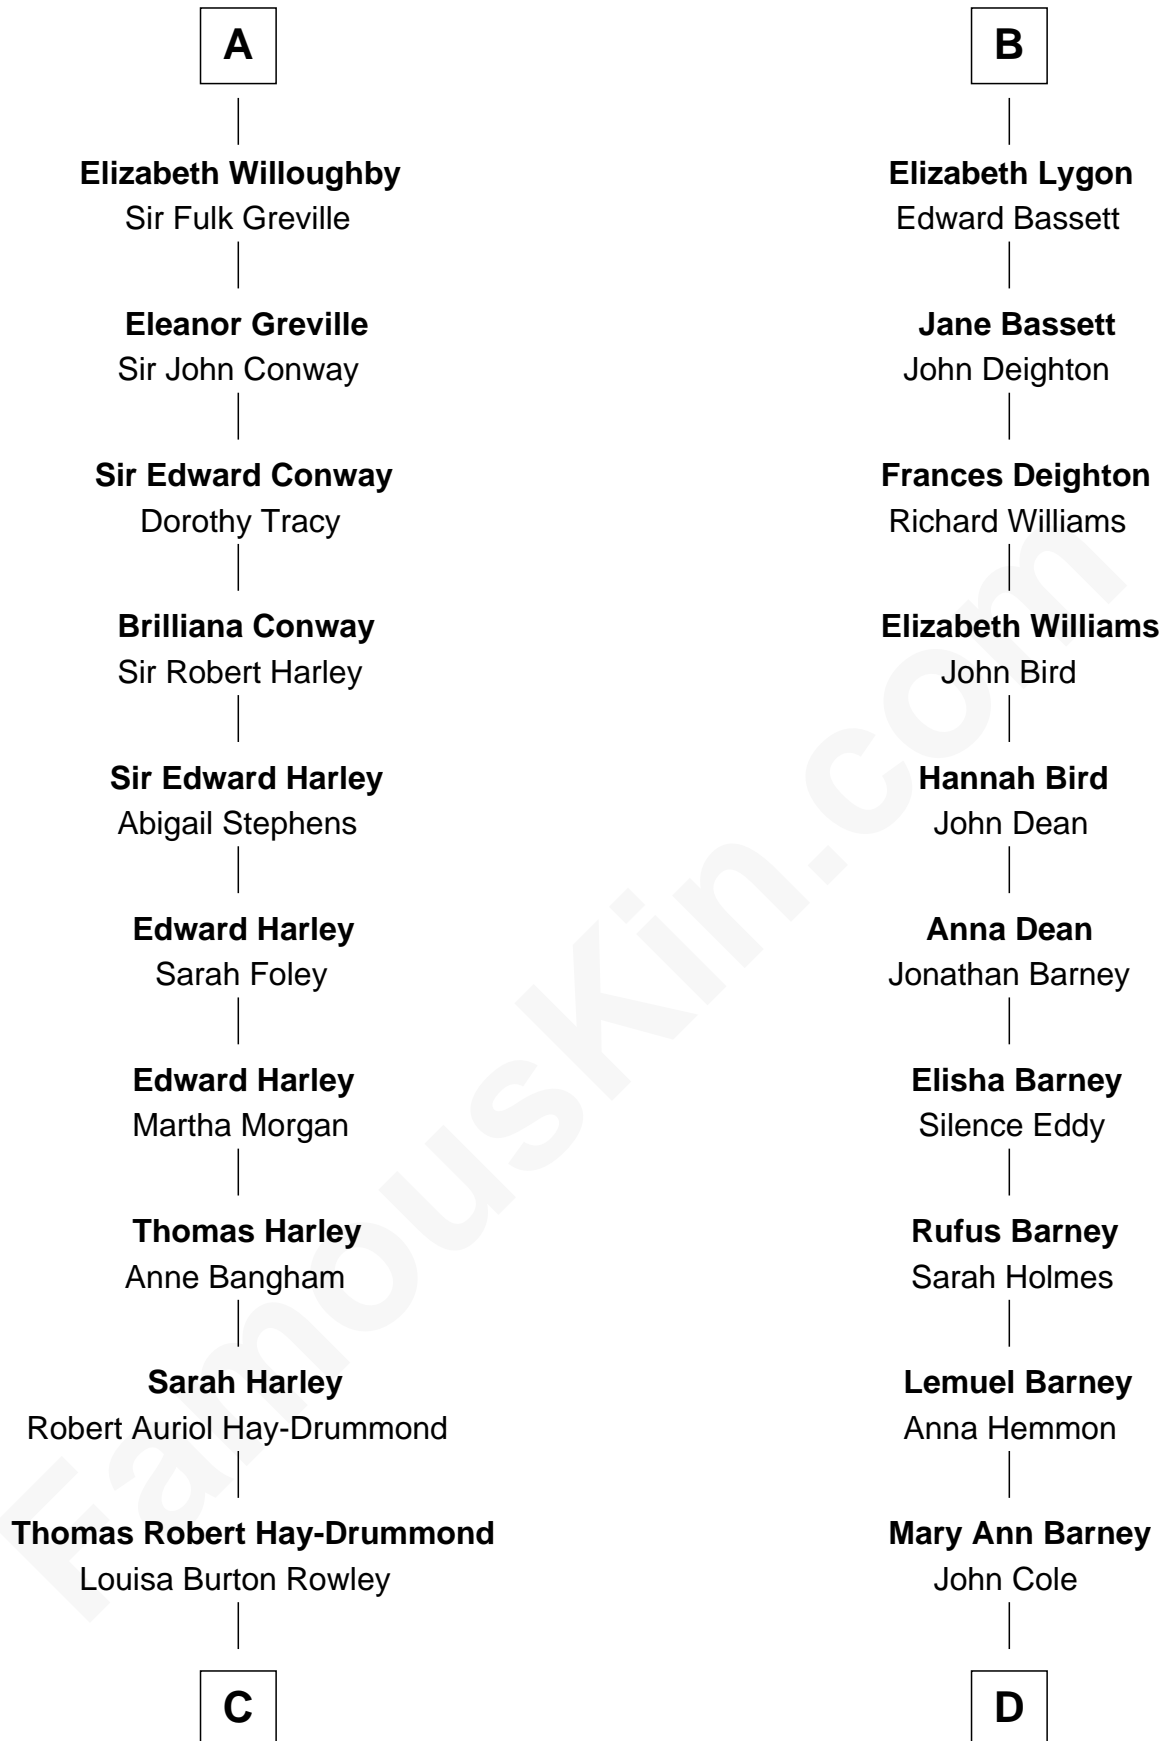

FamousKin.com Relationship Chart of

Sir Ranulph Fiennes

English Polar Explorer

20th cousin 1 time removed of

Michael Lookinland

TV Actor

Richard Fitzalan
Eleanor Plantagenet

C

Augusta Sophia Hay

John Fiennes Twisleton-Wykeham-Fiennes

Sir Eustace Edward Twisleton-Wykeham-Fiennes

Florence Agnes Rathfelder

Sir Ranulph Twisleton-Wykeham-Fiennes

Audrey Joan Newson

Sir Ranulph Fiennes

English Polar Explorer