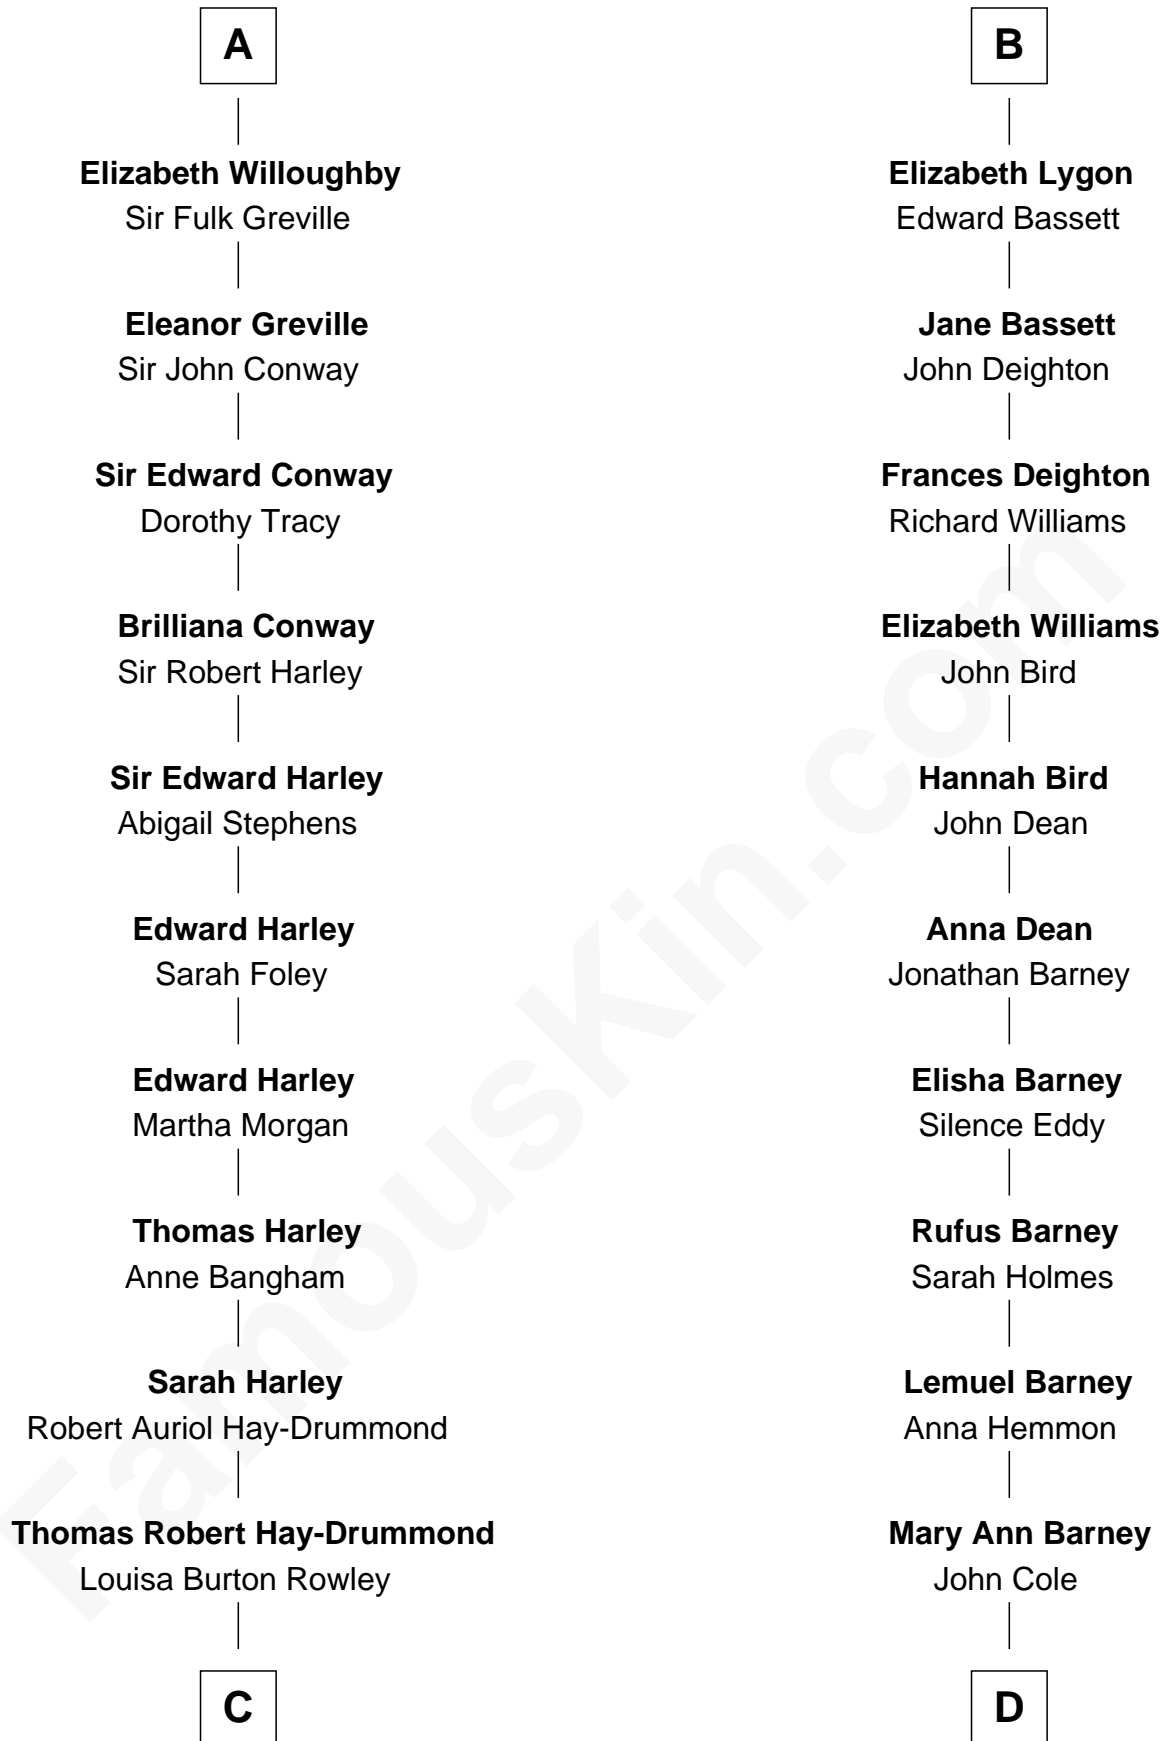

FamousKin.com

Relationship Chart of

Sir Ranulph Fiennes

English Polar Explorer

20th cousin 1 time removed of

Michael Lookinland

TV Actor

Sir William de Bohun
Elizabeth de Badlesmere