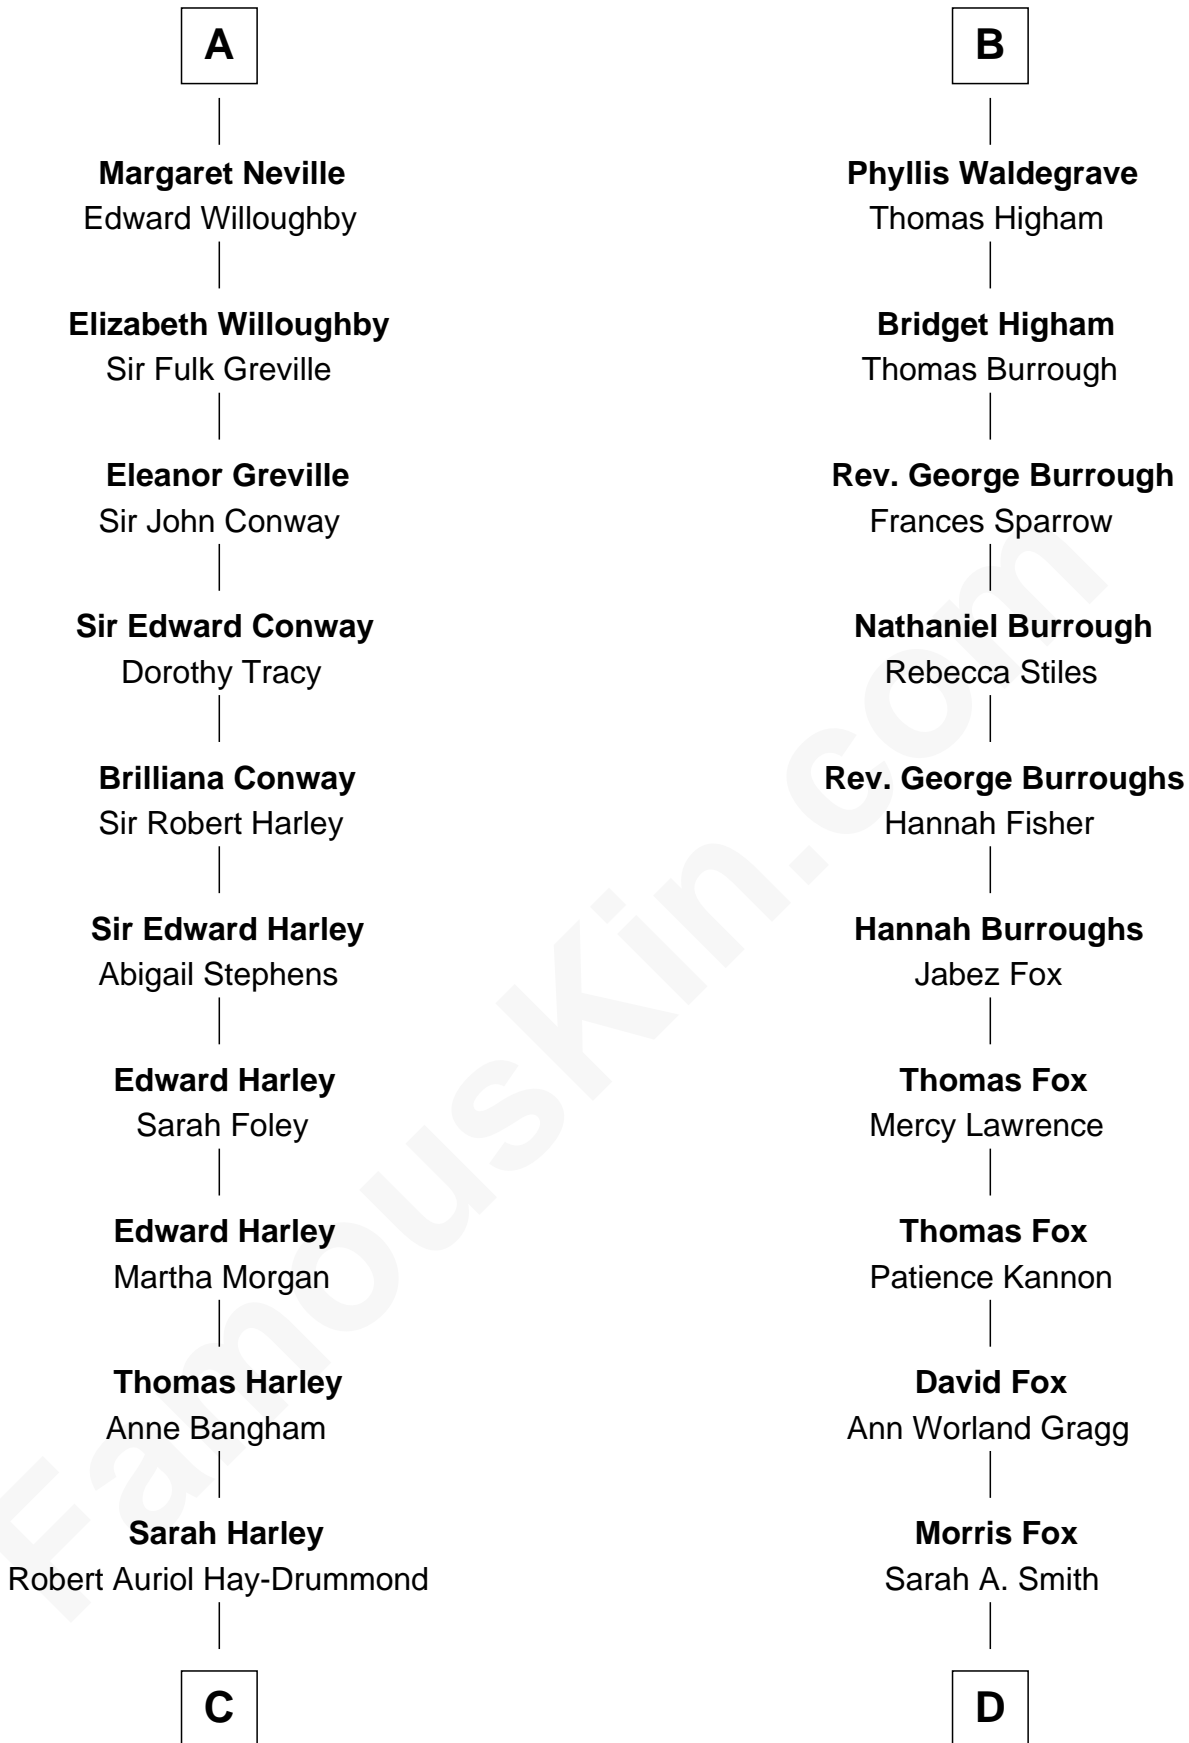

FamousKin.com
Relationship Chart of
Sir Ranulph Fiennes
English Polar Explorer

20th cousin 1 time removed of
Bob Moore
Co-Founder, Bob's Red Mill

C

Thomas Robert Hay-Drummond

Louisa Burton Rowley

Augusta Sophia Hay

John Fiennes Twisleton-Wykeham-Fiennes

Sir Eustace Edward Twisleton-Wykeham-Fiennes

Florence Agnes Rathfelder

Sir Ranulph Twisleton-Wykeham-Fiennes

Audrey Joan Newson

Sir Ranulph Fiennes

English Polar Explorer

D

Violette Fox

Daniel Francis Learnard

Clinton Morris Learnard

Gertrude Maud Yost

Doris Dell Learnard

Kenneth Earl Moore

Bob Moore