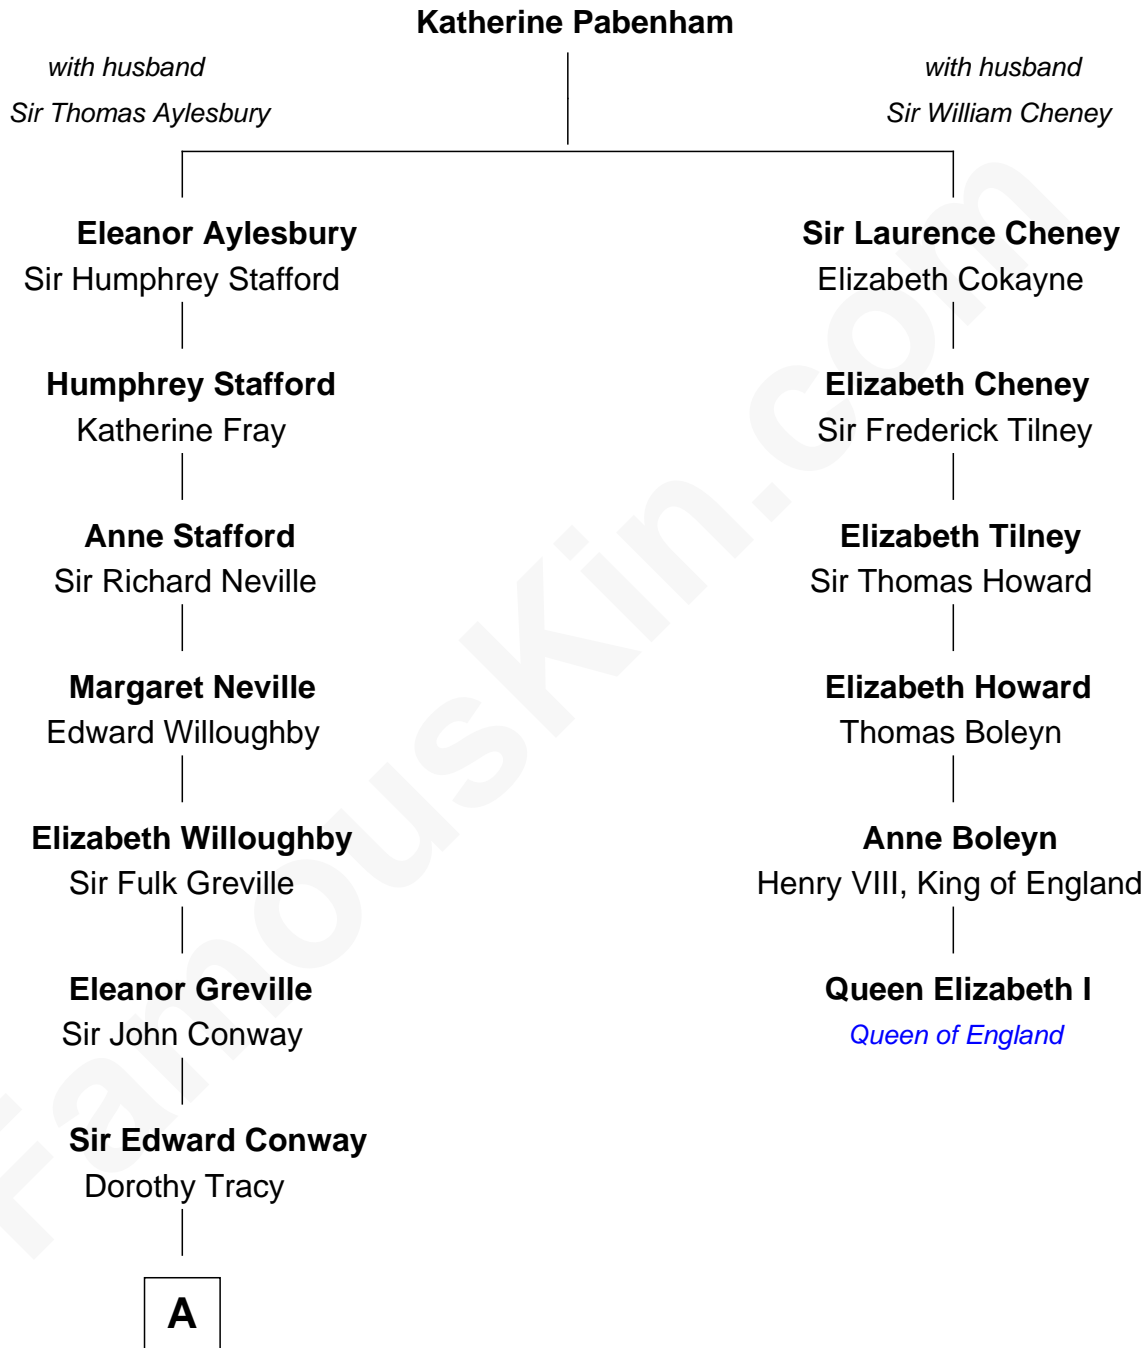

FamousKin.com

Relationship Chart of

Sir Ranulph Fiennes

English Polar Explorer

5th cousin 12 times removed of

Queen Elizabeth I

Queen of England

A

Brilliana Conway

Sir Robert Harley

Sir Edward Harley

Abigail Stephens

Edward Harley

Sarah Foley

Edward Harley

Martha Morgan