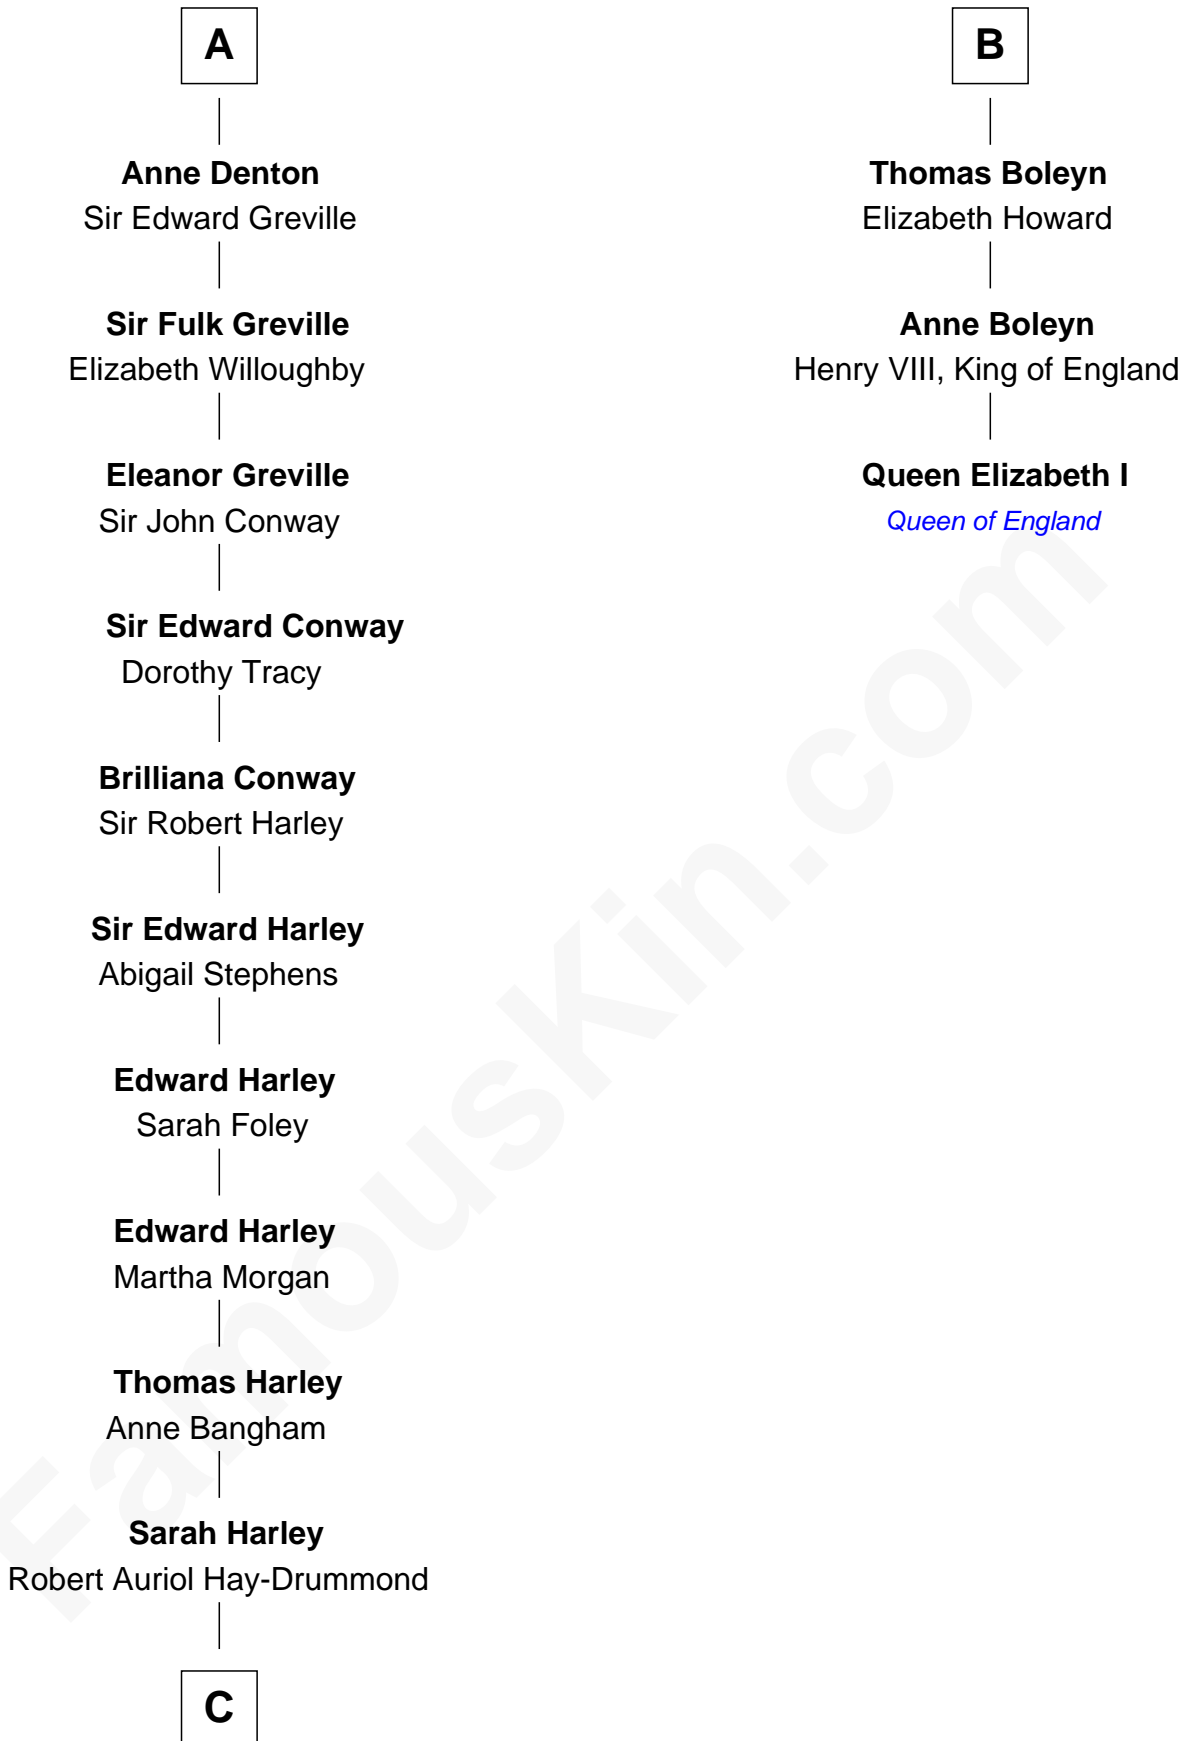

FamousKin.com
Relationship Chart of
Sir Ranulph Fiennes
English Polar Explorer

9th cousin 12 times removed of
Queen Elizabeth I
Queen of England

Sir Robert de Ros
 Isabel de Aubeney

C

Thomas Robert Hay-Drummond