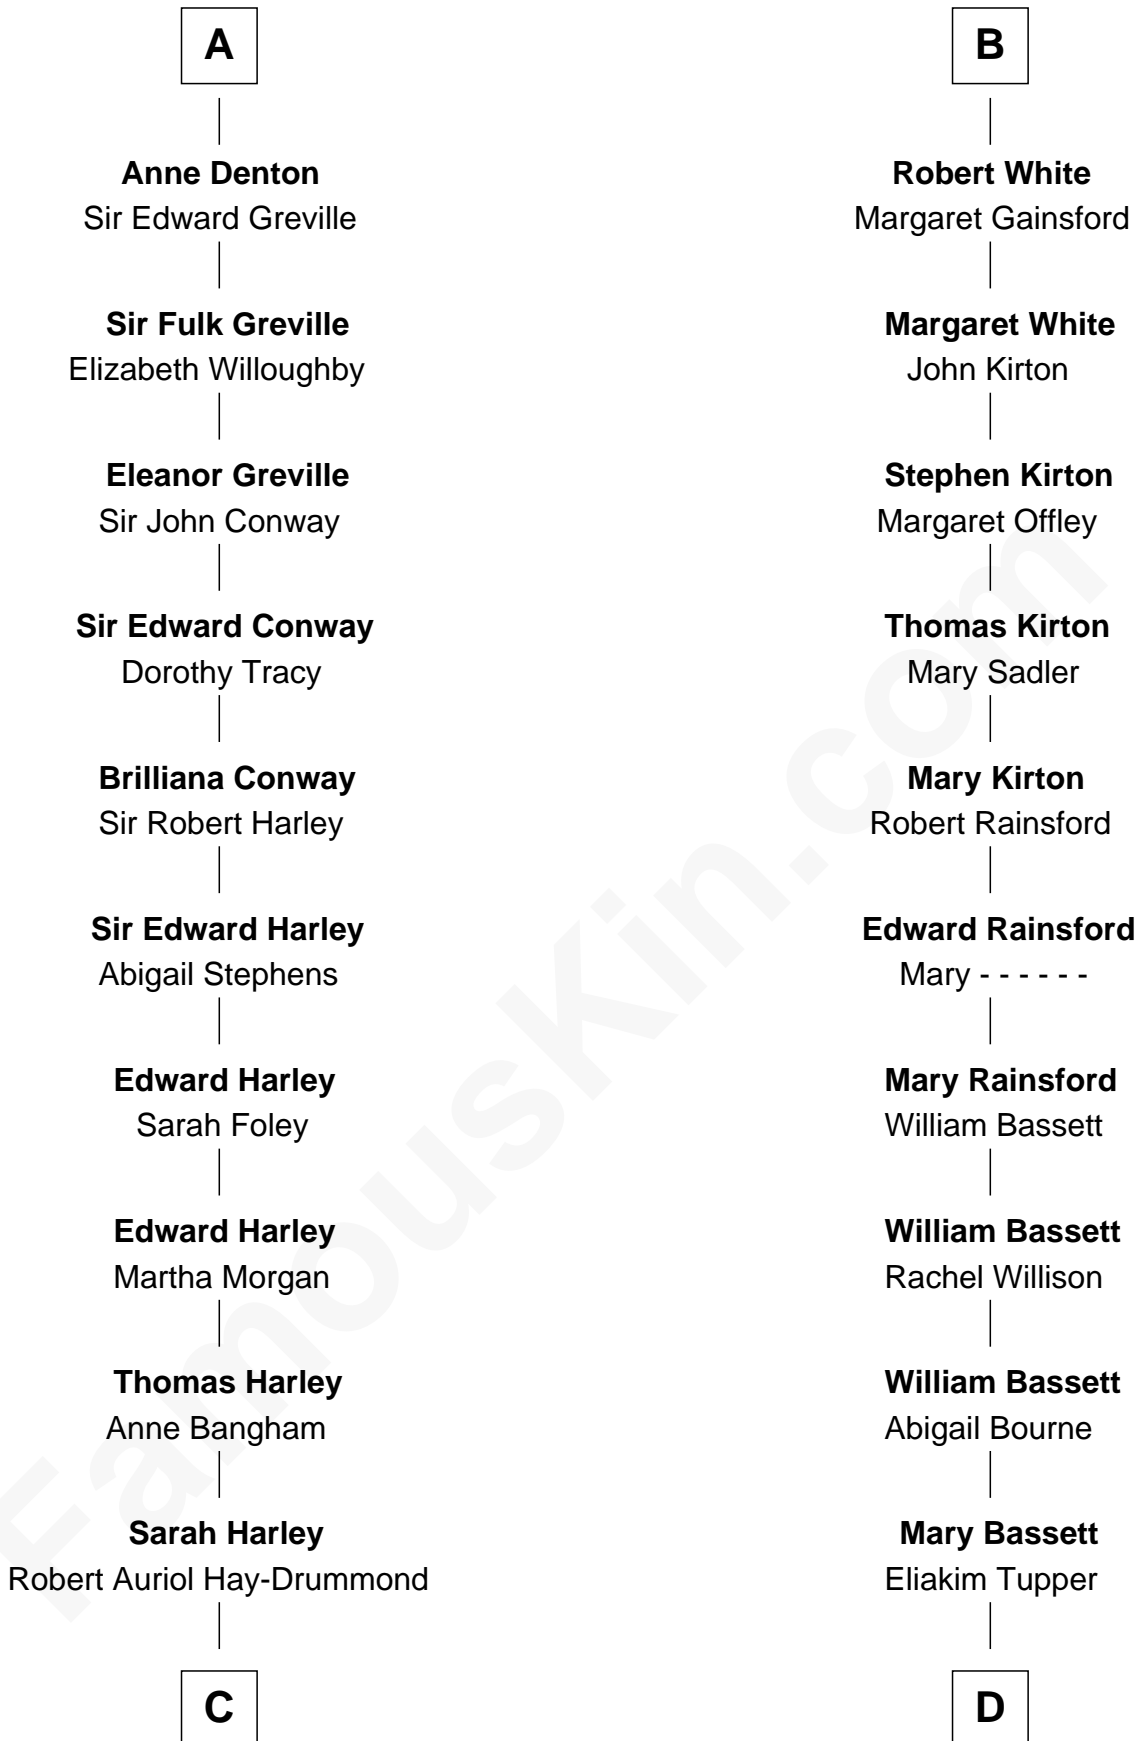

FamousKin.com

Relationship Chart of

Sir Ranulph Fiennes

English Polar Explorer

19th cousin 2 times removed of

Sir Charles Tupper

6th Prime Minister of Canada

Sir Richard of Cornwall

A

Sir Walter de Cornwall

Margaret de Cornwall

James Peverell

Sir Hugh Peverell

Margaret Cobham

Thomas Peverell

Margaret Courtenay

Katherine Peverell

Sir Walter Hungerford

Sir Robert Hungerford

Margaret Botreaux

Eleanor Hungerford

Sir John White

B

C

Audrey Joan Newson

Sir Ranulph Fiennes

English Polar Explorer

D

Charles Tupper

Elizabeth West

Rev. Charles Tupper

Miriam Lockhart