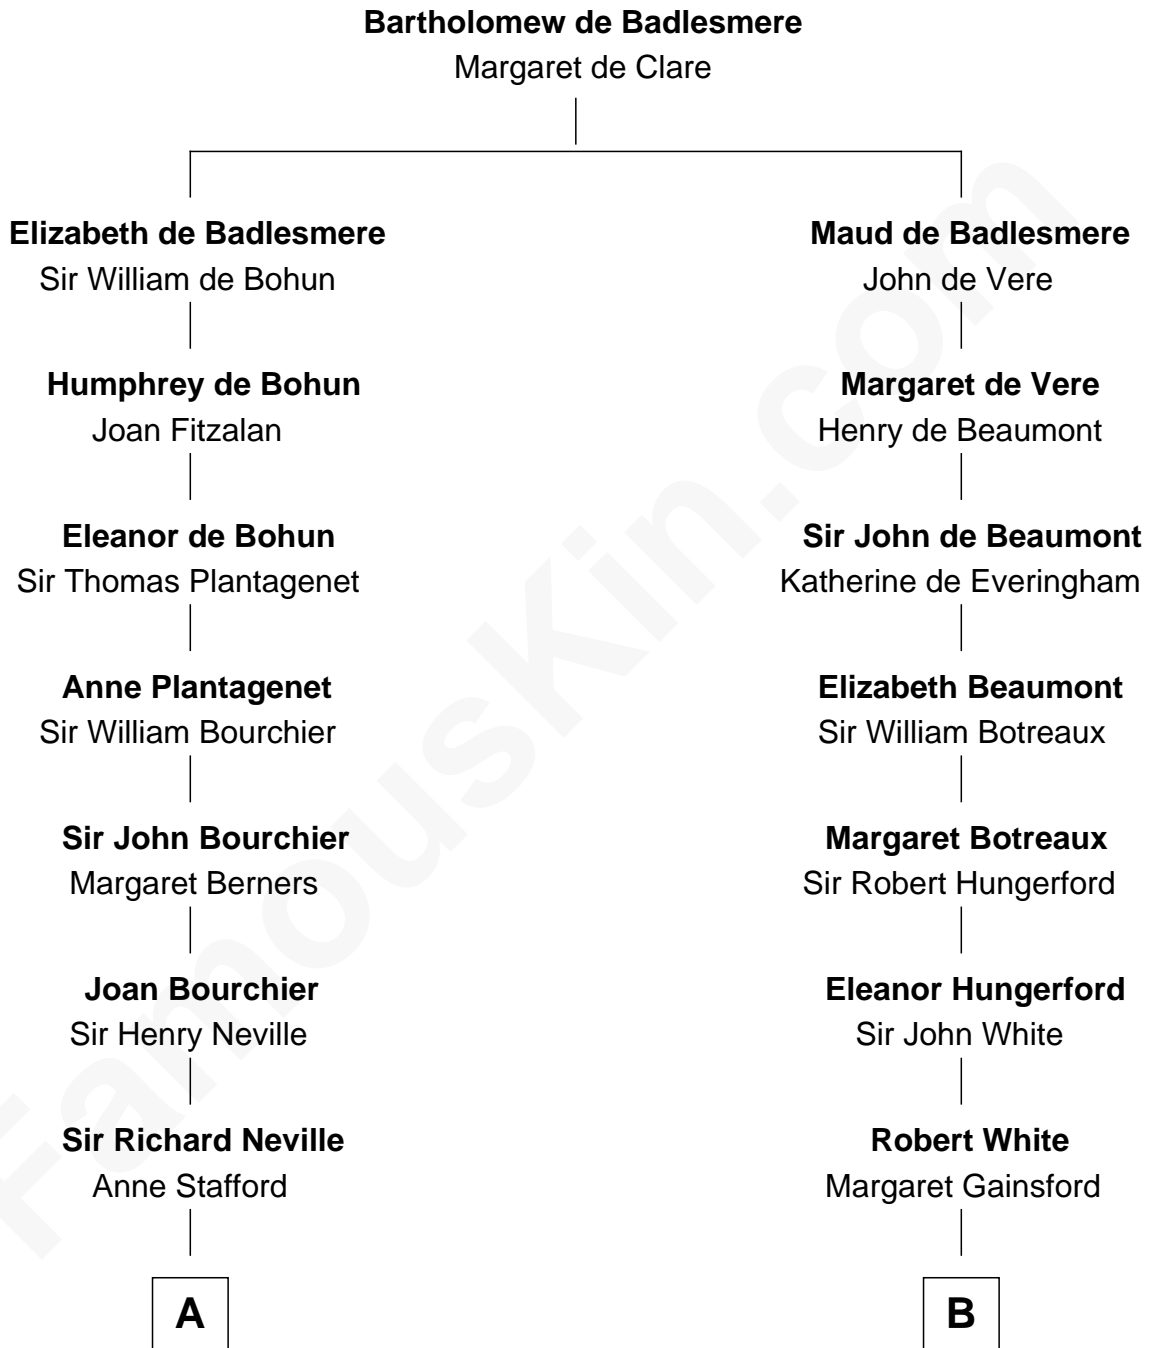

FamousKin.com
Relationship Chart of
Sir Ranulph Fiennes
English Polar Explorer

20th cousin 1 time removed of

Louis L'Amour
Western Author

C

Thomas Robert Hay-Drummond

Louisa Burton Rowley

Augusta Sophia Hay

John Fiennes Twisleton-Wykeham-Fiennes

Sir Eustace Edward Twisleton-Wykeham-Fiennes

Florence Agnes Rathfelder

Sir Ranulph Twisleton-Wykeham-Fiennes

Audrey Joan Newson

Sir Ranulph Fiennes

English Polar Explorer

D

William S. Dearborn

Frederica Garic

Abraham Truman Dearborn

Elizabeth Frances Freeman

Emily Lavis Dearborn

Dr. Louis Charles LaMoore

Louis L'Amour

Western Author