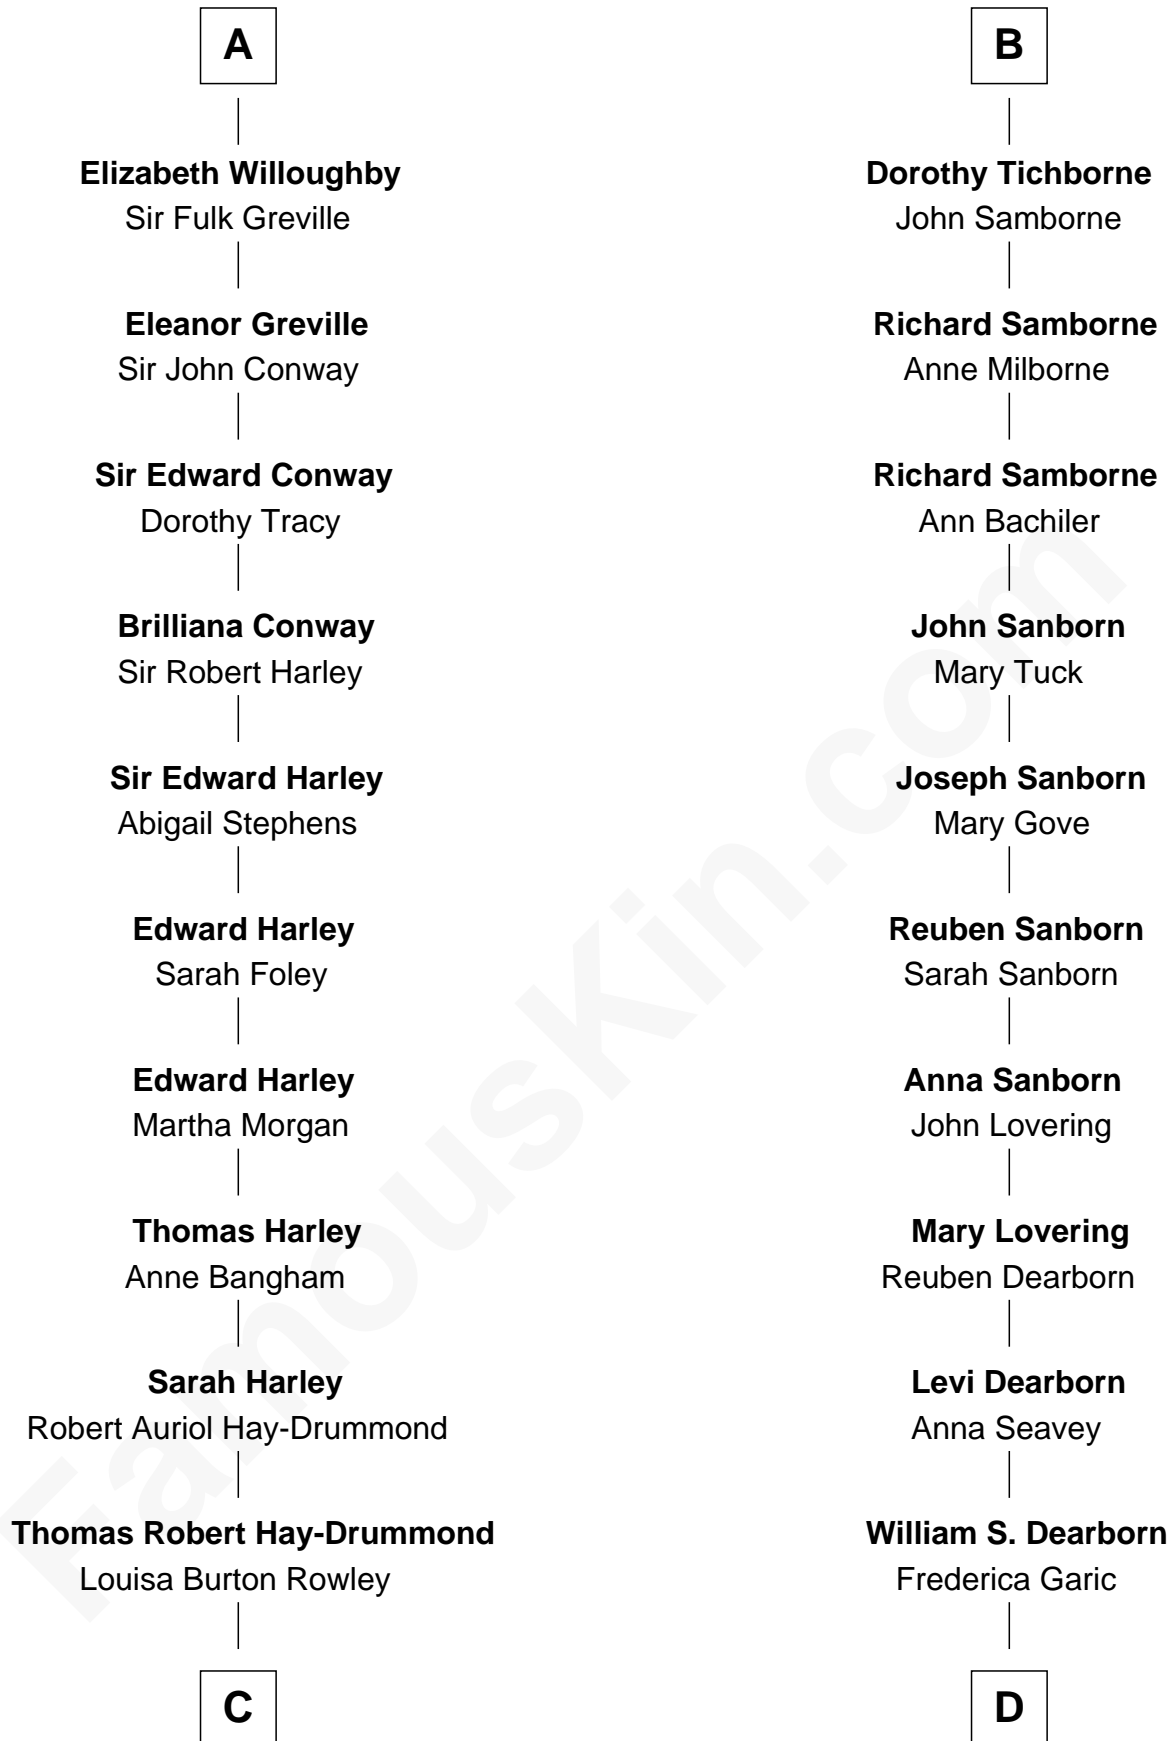

FamousKin.com
Relationship Chart of
Sir Ranulph Fiennes
English Polar Explorer

19th cousin 1 time removed of

Louis L'Amour
Western Author

C

Augusta Sophia Hay

John Fiennes Twisleton-Wykeham-Fiennes

Sir Eustace Edward Twisleton-Wykeham-Fiennes

Florence Agnes Rathfelder

Sir Ranulph Twisleton-Wykeham-Fiennes

Audrey Joan Newson

Sir Ranulph Fiennes

English Polar Explorer

D

Abraham Truman Dearborn

Elizabeth Frances Freeman

Emily Lavis Dearborn

Dr. Louis Charles LaMoore

Louis L'Amour

Western Author