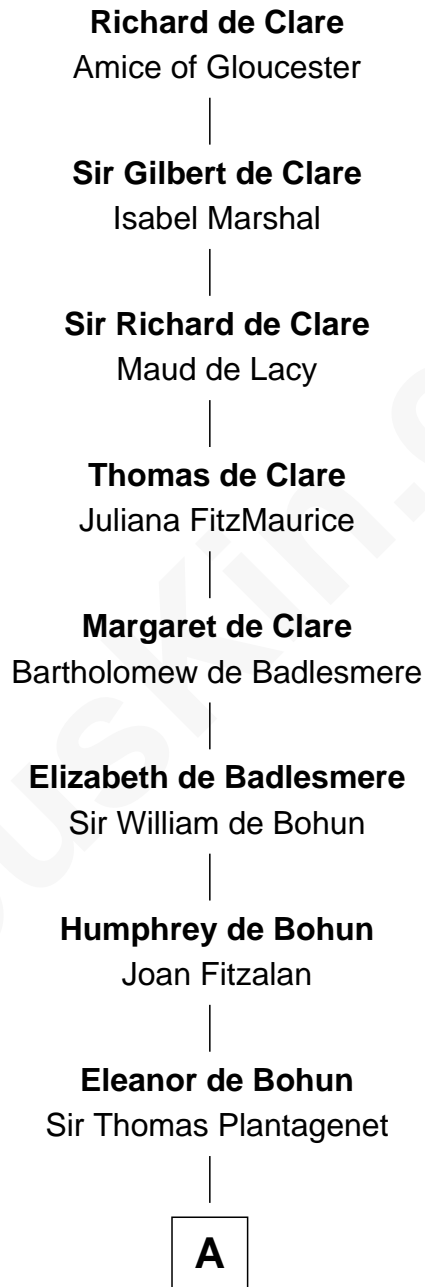

# FamousKin.com Relationship Chart of

**Sir Ranulph Fiennes**

*English Polar Explorer*

24th Great-grandson of

**Richard de Clare**

*Magna Carta Surety*

**A**

**Anne Plantagenet**  
Sir William Bouchier

**Sir John Bouchier**  
Margaret Berners

**Joan Bouchier**  
Sir Henry Neville

**Sir Richard Neville**  
Anne Stafford

**Margaret Neville**  
Edward Willoughby

**Elizabeth Willoughby**  
Sir Fulk Greville

**Eleanor Greville**  
Sir John Conway

**Sir Edward Conway**  
Dorothy Tracy

**Brilliana Conway**  
Sir Robert Harley

**Sir Edward Harley**  
Abigail Stephens

**B**

**B**

**Edward Harley**

Sarah Foley

**Edward Harley**

Martha Morgan

**Thomas Harley**

Anne Bangham

**Sarah Harley**

Robert Auriol Hay-Drummond

**Thomas Robert Hay-Drummond**

Louisa Burton Rowley