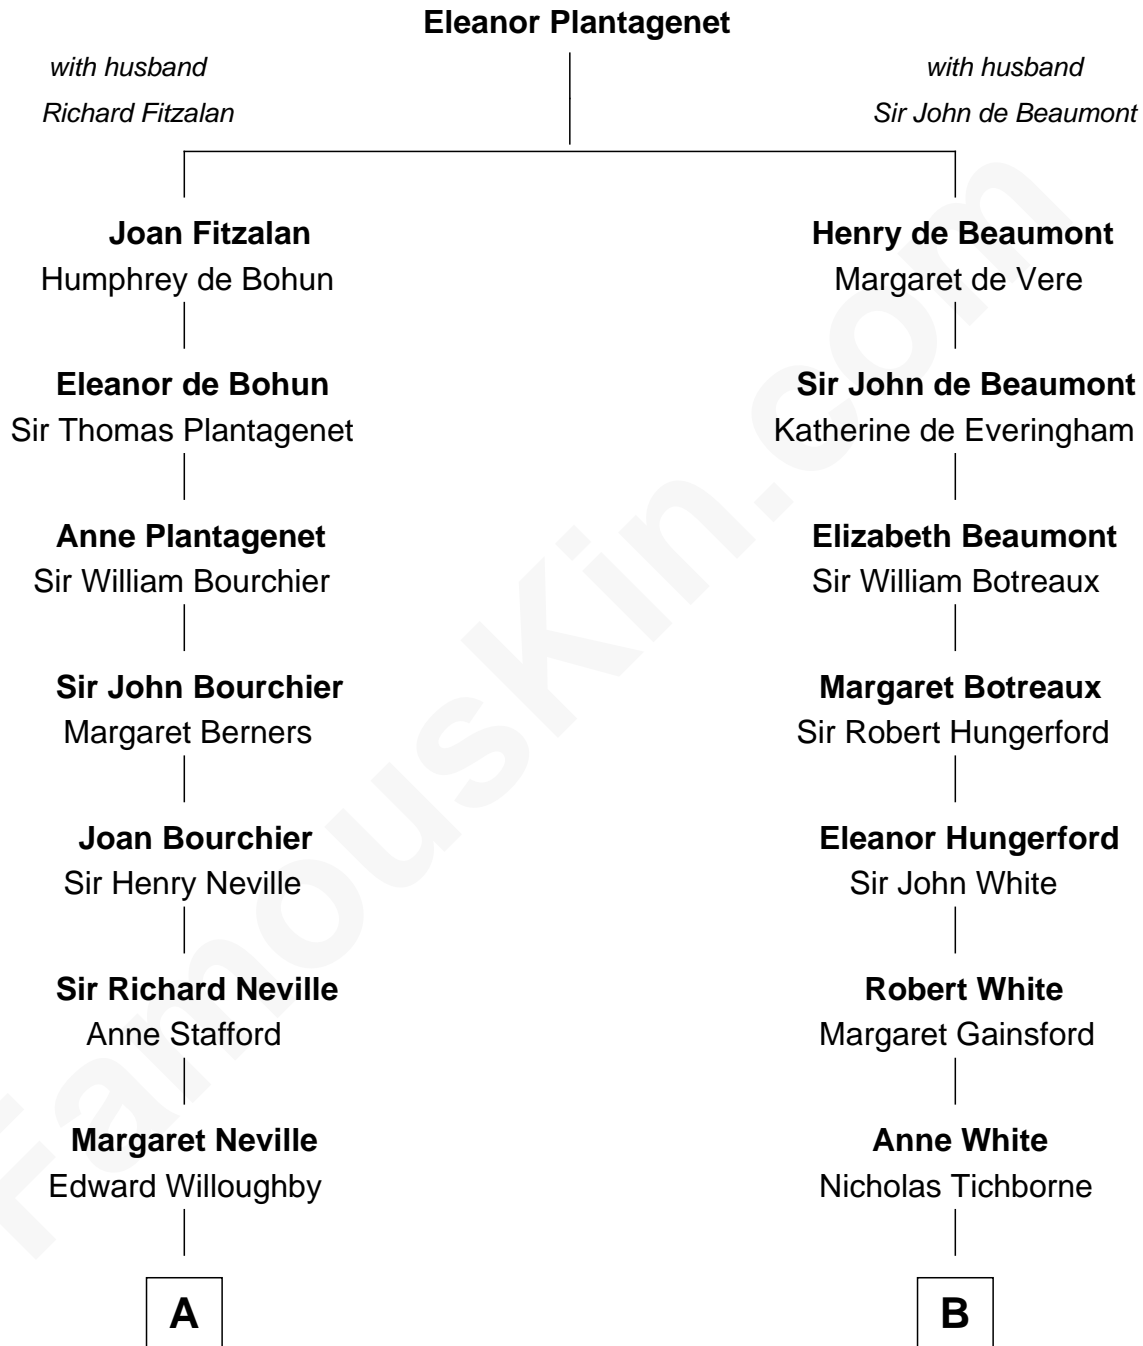

# FamousKin.com Relationship Chart of

**Sir Ranulph Fiennes**

*English Polar Explorer*

20th cousin of

**Charlie Munger**

*Vice-Chairman of Berkshire Hathaway*

**C**

**Augusta Sophia Hay**

John Fiennes Twisleton-Wykeham-Fiennes

**Sir Eustace Edward Twisleton-Wykeham-Fiennes**

Florence Agnes Rathfelder

**Sir Ranulph Twisleton-Wykeham-Fiennes**

Audrey Joan Newson

**Sir Ranulph Fiennes**

*English Polar Explorer*

**D**

**Ann Maria Babcock**

Samuel Montague Case

**Carrie A. Case**

Thomas Charles Munger

**Alfred Case Munger**

Florence V. Russell

**Charlie Munger**