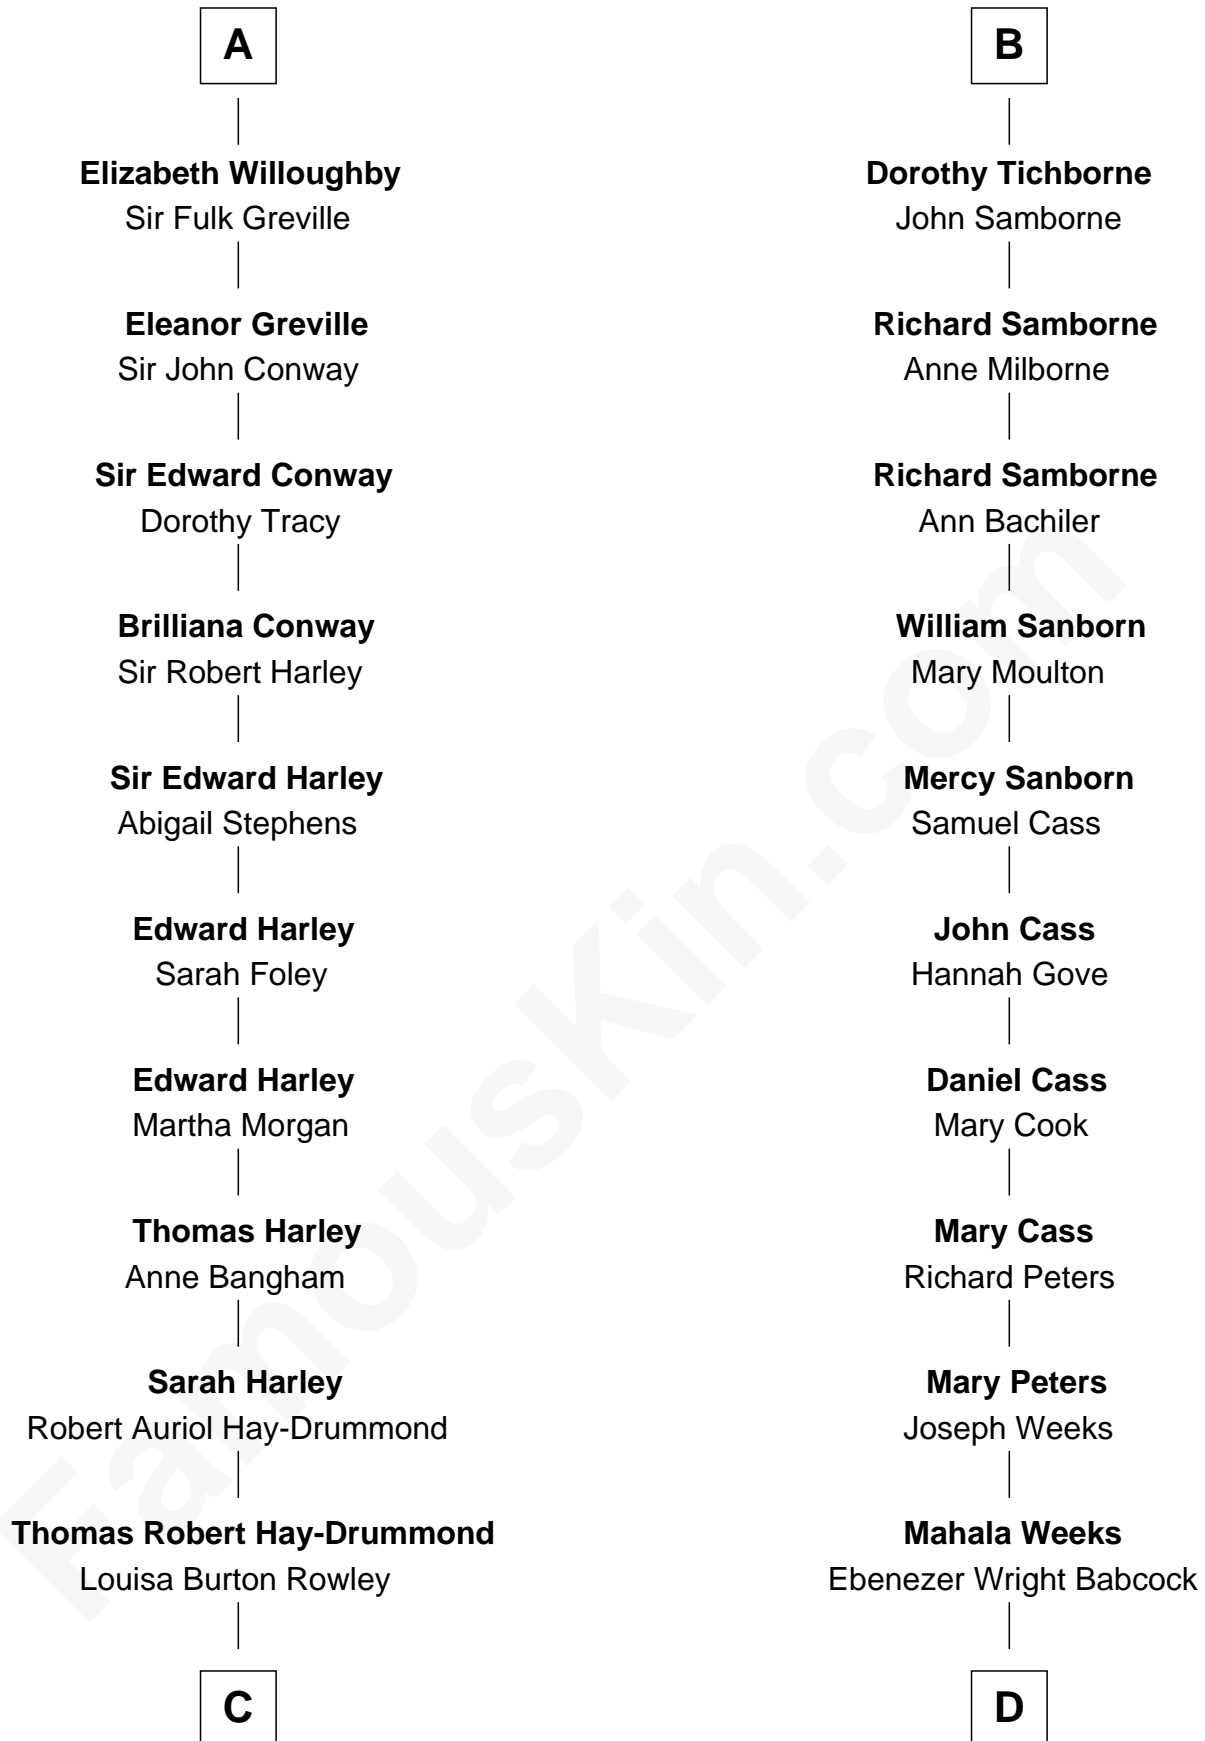

# FamousKin.com Relationship Chart of

**Sir Ranulph Fiennes**

*English Polar Explorer*

20th cousin of

**Charlie Munger**

*Vice-Chairman of Berkshire Hathaway*

**C**

**Augusta Sophia Hay**

John Fiennes Twisleton-Wykeham-Fiennes

**Sir Eustace Edward Twisleton-Wykeham-Fiennes**

Florence Agnes Rathfelder

**Sir Ranulph Twisleton-Wykeham-Fiennes**

Audrey Joan Newson

**Sir Ranulph Fiennes**

*English Polar Explorer*

**D**

**Ann Maria Babcock**

Samuel Montague Case

**Carrie A. Case**

Thomas Charles Munger

**Alfred Case Munger**

Florence V. Russell

**Charlie Munger**