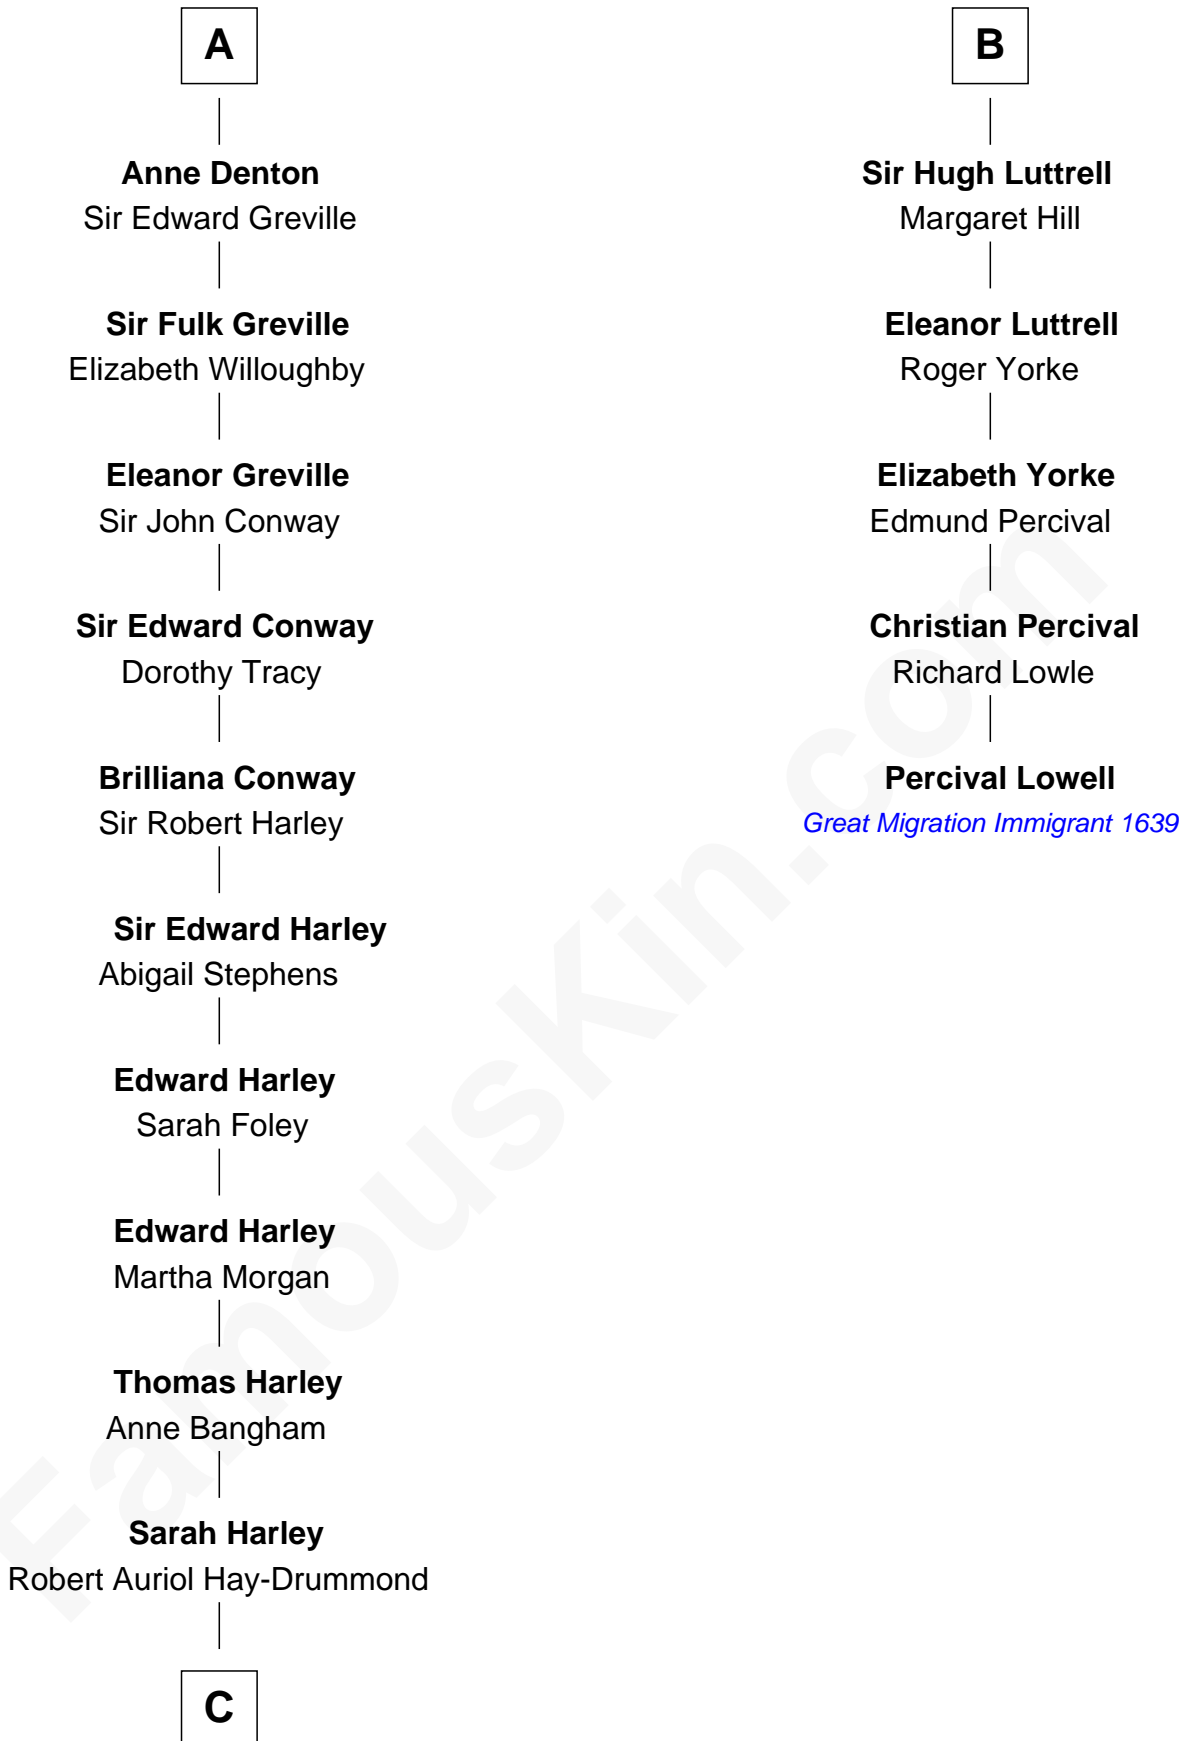

FamousKin.com
Relationship Chart of
Sir Ranulph Fiennes
English Polar Explorer

11th cousin 10 times removed of

Percival Lowell
(c1570 - c1666) Great Migration Immigrant 1639

C

Thomas Robert Hay-Drummond

Louisa Burton Rowley

Augusta Sophia Hay

John Fiennes Twisleton-Wykeham-Fiennes

Sir Eustace Edward Twisleton-Wykeham-Fiennes

Florence Agnes Rathfelder

Sir Ranulph Twisleton-Wykeham-Fiennes

Audrey Joan Newson

Sir Ranulph Fiennes

English Polar Explorer