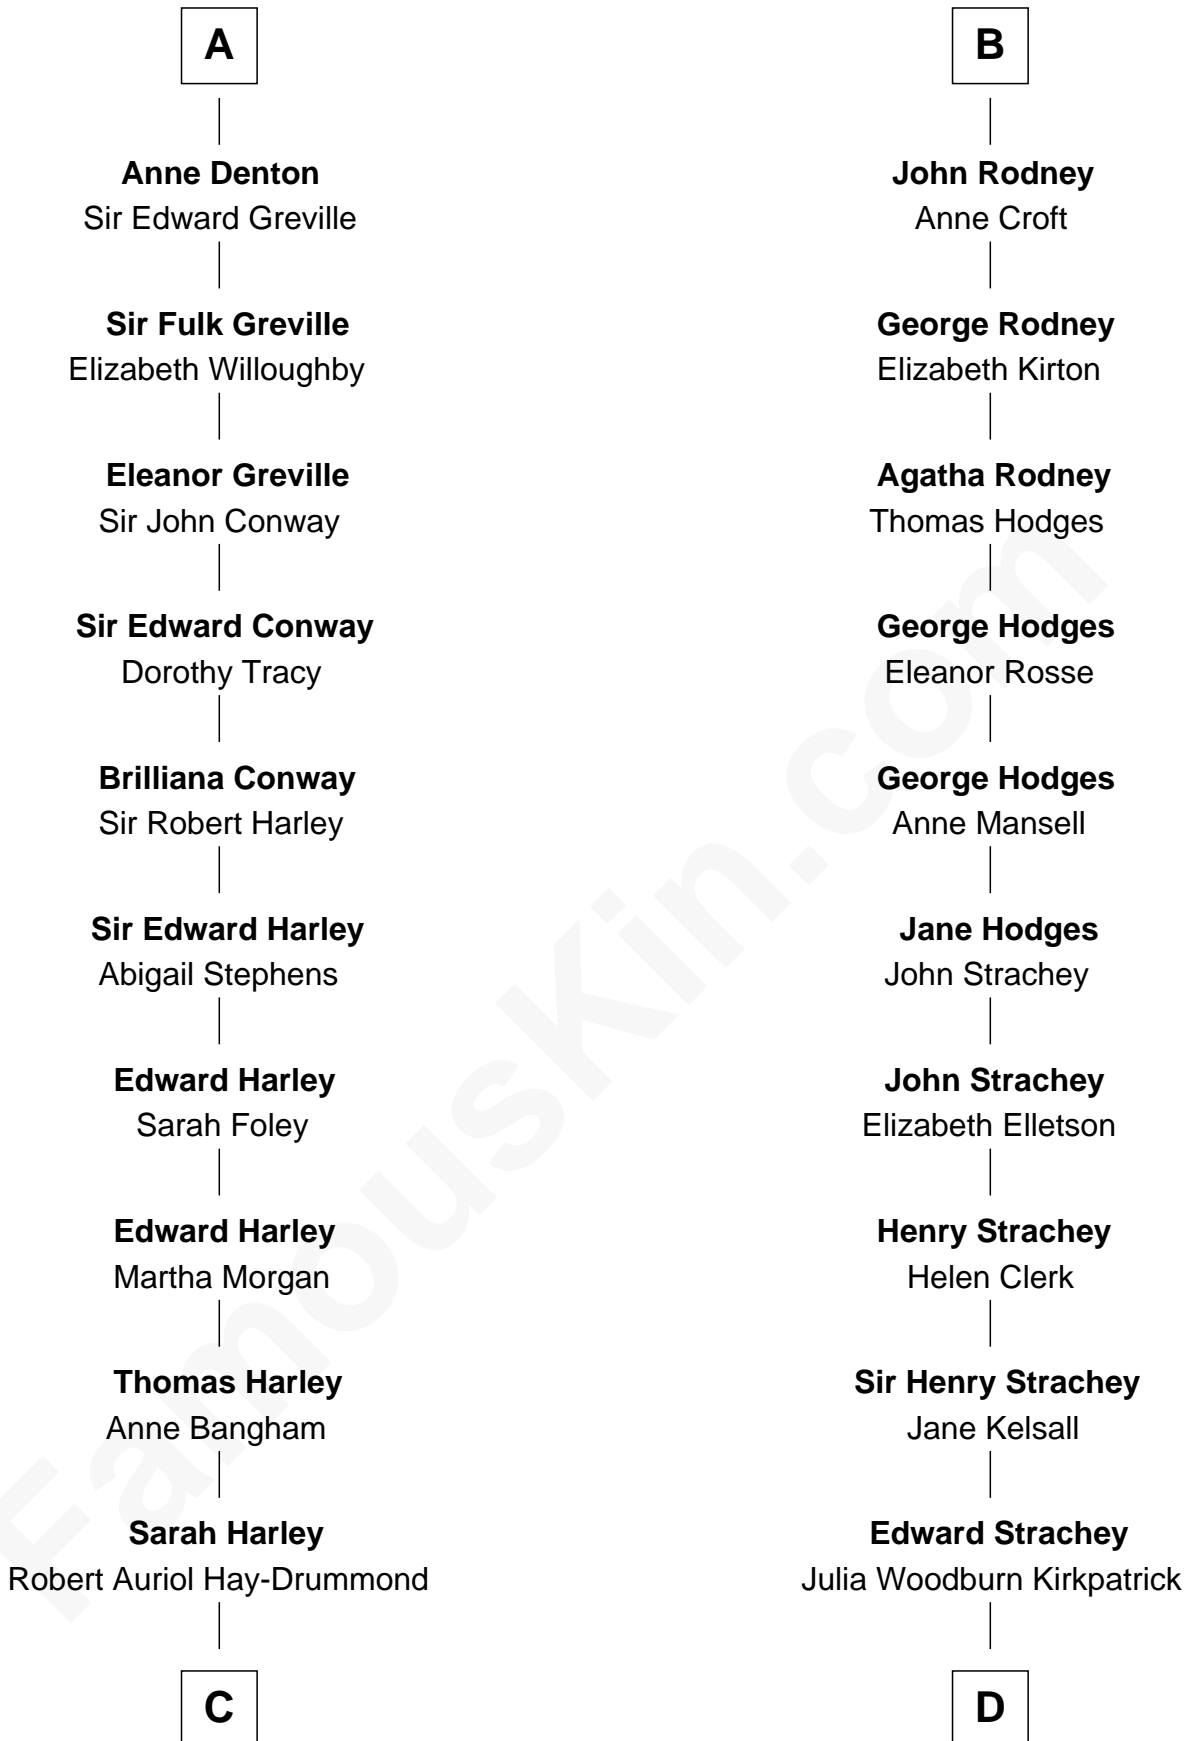

**FamousKin.com**  
**Relationship Chart of**  
**Sir Ranulph Fiennes**  
*English Polar Explorer*

18th cousin 3 times removed of

**Lytton Strachey**  
*Author and Co-Founder of Bloomsbury Group*

**C**

**Thomas Robert Hay-Drummond**

Louisa Burton Rowley

**Augusta Sophia Hay**

John Fiennes Twisleton-Wykeham-Fiennes

**Sir Eustace Edward Twisleton-Wykeham-Fiennes**

Florence Agnes Rathfelder

**Sir Ranulph Twisleton-Wykeham-Fiennes**

Audrey Joan Newson