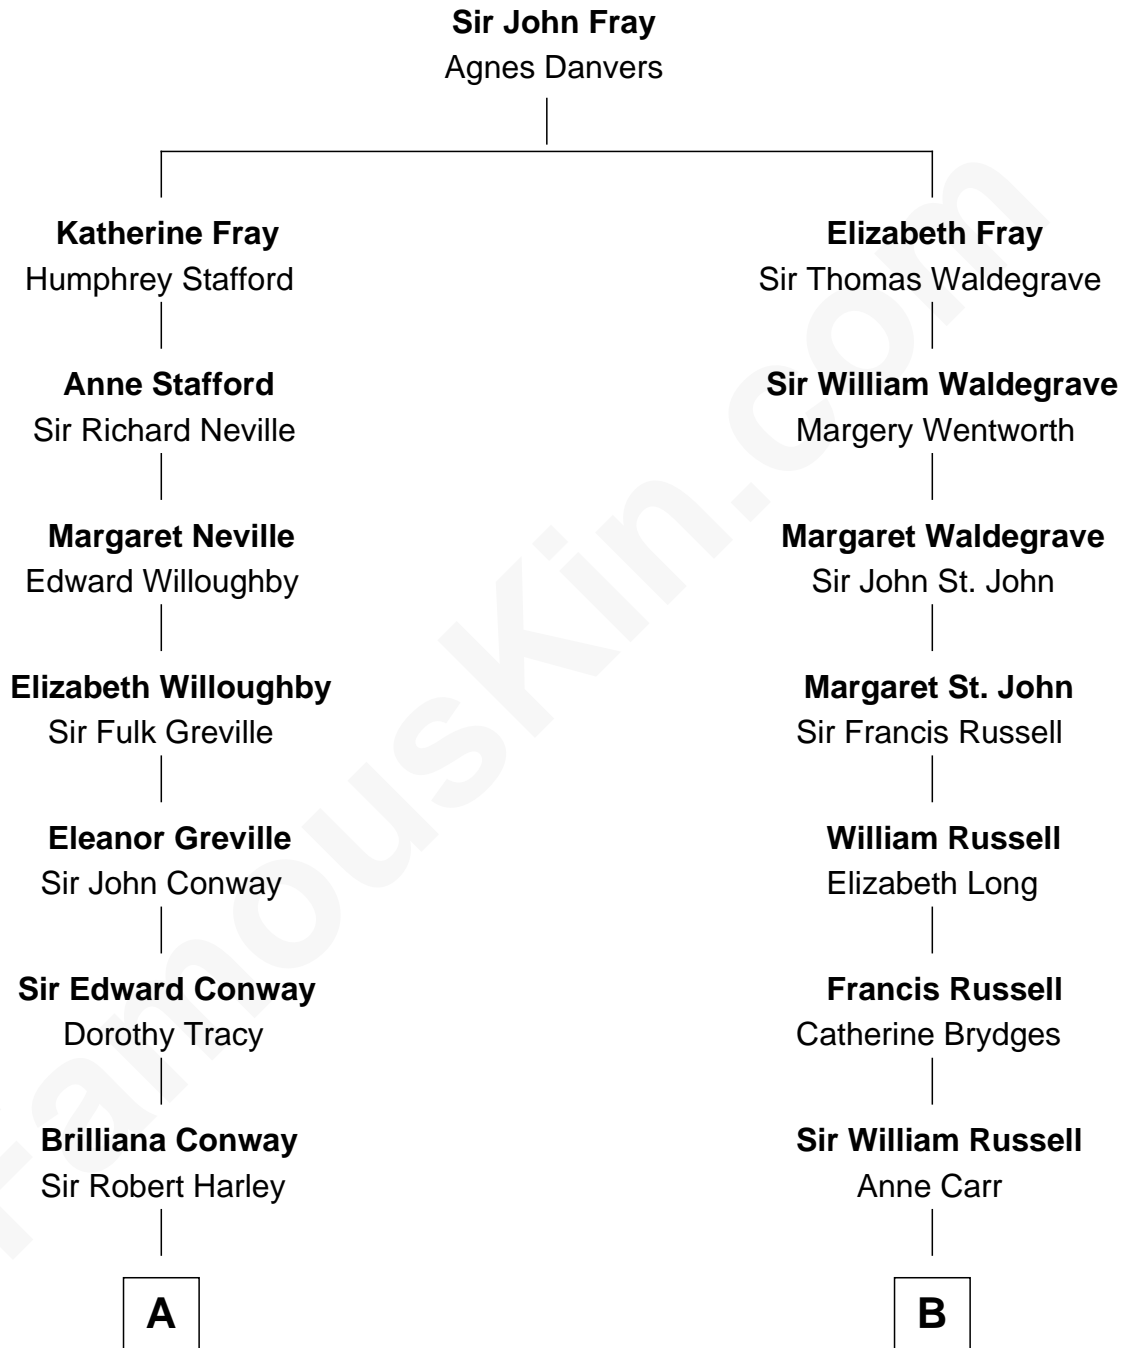

**FamousKin.com**  
**Relationship Chart of**  
**Sir Ranulph Fiennes**  
*English Polar Explorer*

16th cousin 1 time removed of  
**Sarah Ferguson**  
*Duchess of York*

Ranulph Fiennes photo by [Municipal Archives of Trondheim](#) (CC BY 2.0) Sarah Ferguson photo by [Norbert Aepli](#) (CC BY 3.0)