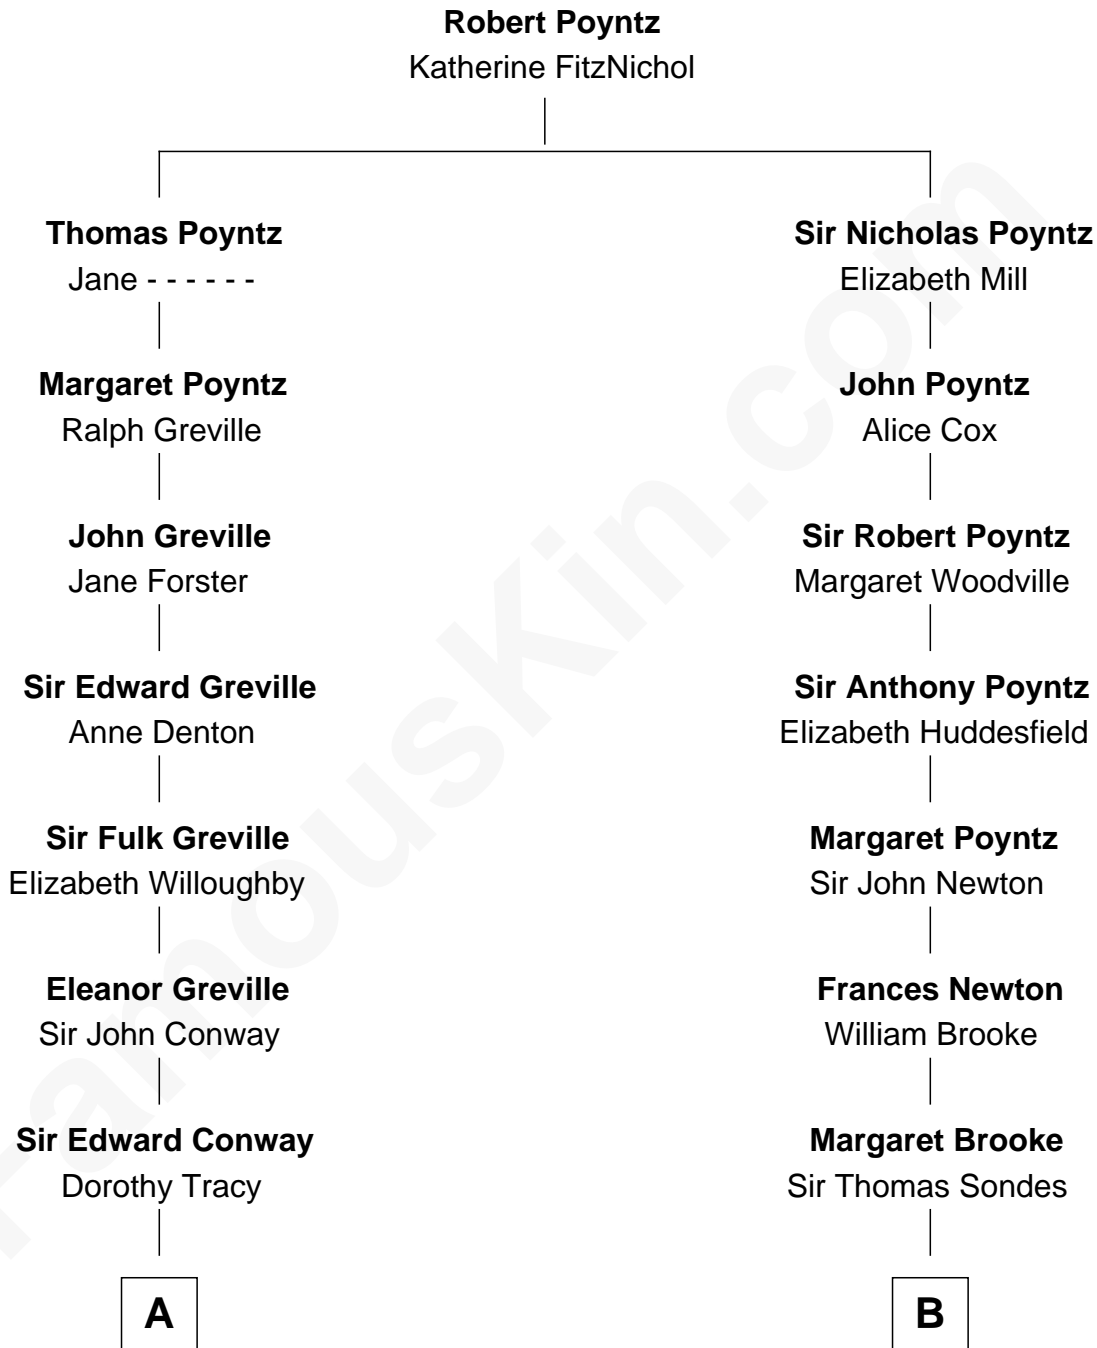

FamousKin.com
Relationship Chart of
Sir Ranulph Fiennes
English Polar Explorer

17th cousin 3 times removed of
Sarah Ferguson
Duchess of York

C

Herbert Andrew Montagu-Douglas-Scott

Marie Josephine Edwards

Marian Louisa Montagu-Douglas-Scott

Andrew Henry Ferguson

Ronald Ivor Ferguson

Susan Mary Wright

Sarah Ferguson

Duchess of York

FamousKin.com