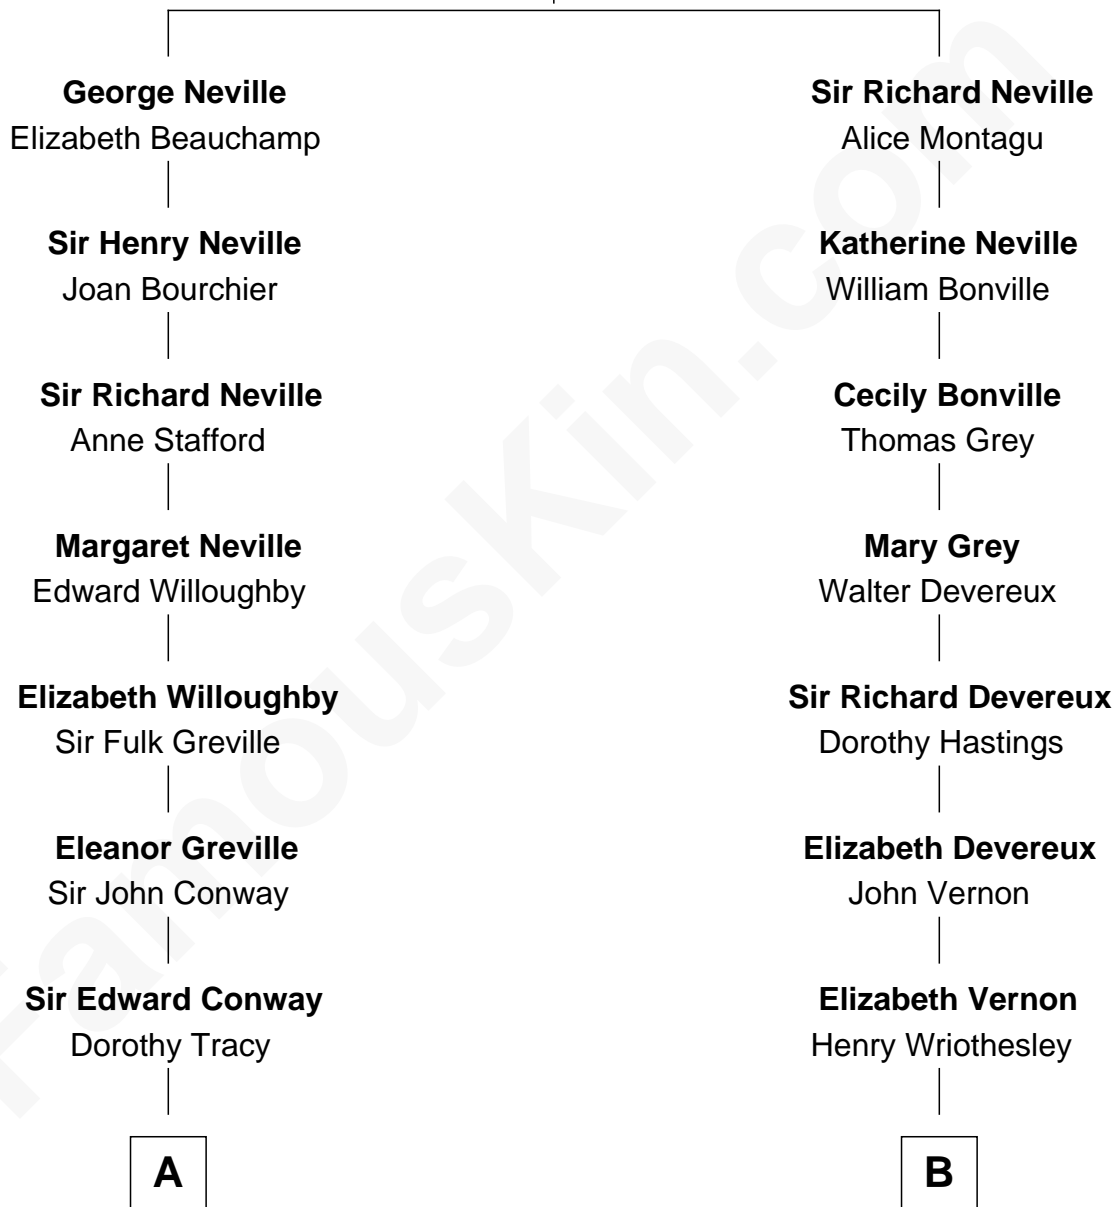

FamousKin.com
Relationship Chart of
Sir Ranulph Fiennes
English Polar Explorer

17th cousin 1 time removed of
Sarah Ferguson
Duchess of York

Sir Ralph Neville
 Joan Beaufort

C

Ronald Ivor Ferguson

Susan Mary Wright

Sarah Ferguson

Duchess of York

FamousKin.com